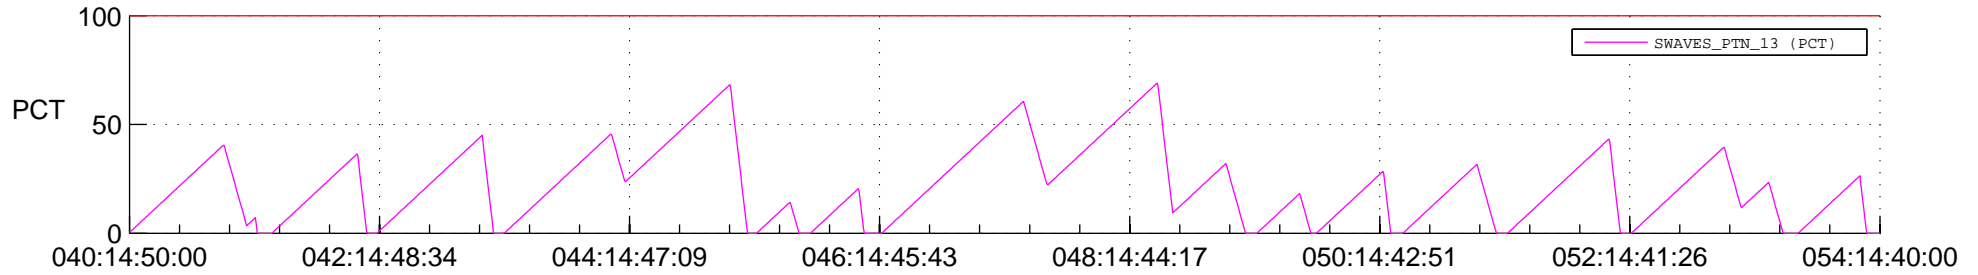

STEREO AHEAD SSR PCT Full Prediction

SWAVES_Percent_Full_Prediction

IMPACT_Percent_Full_Prediction

PLASTIC_Percent_Full_Prediction

Spacecraft_DownLink_Rate

Ground Time (2014:040:14:50:00.000 -2014:054:14:40:00.000)