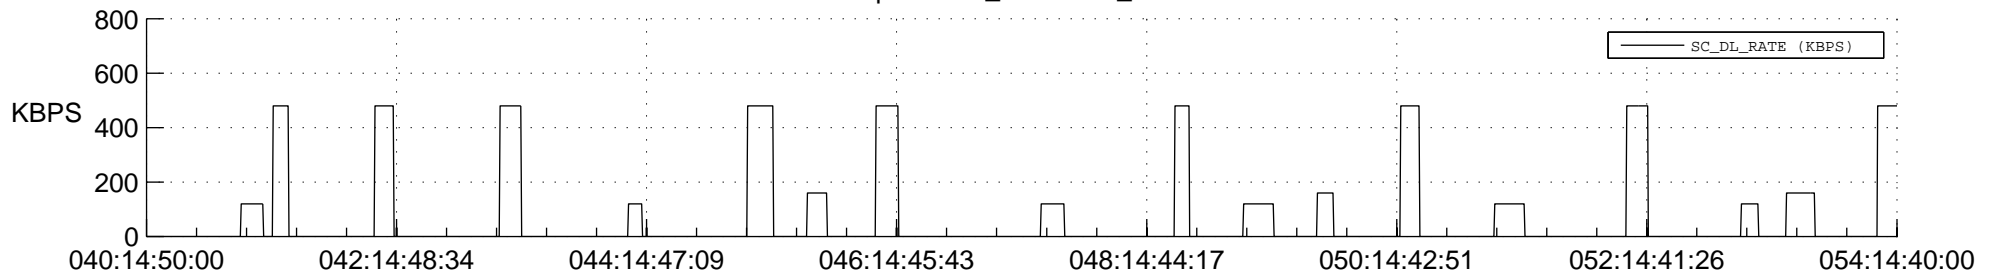

STEREO AHEAD SSR PCT Full Prediction

SWAVES_Percent_Full_Prediction

IMPACT_Percent_Full_Prediction

PLASTIC_Percent_Full_Prediction

Spacecraft_DownLink_Rate

Ground Time (2014:040:14:50:00.000 -2014:054:14:40:00.000)