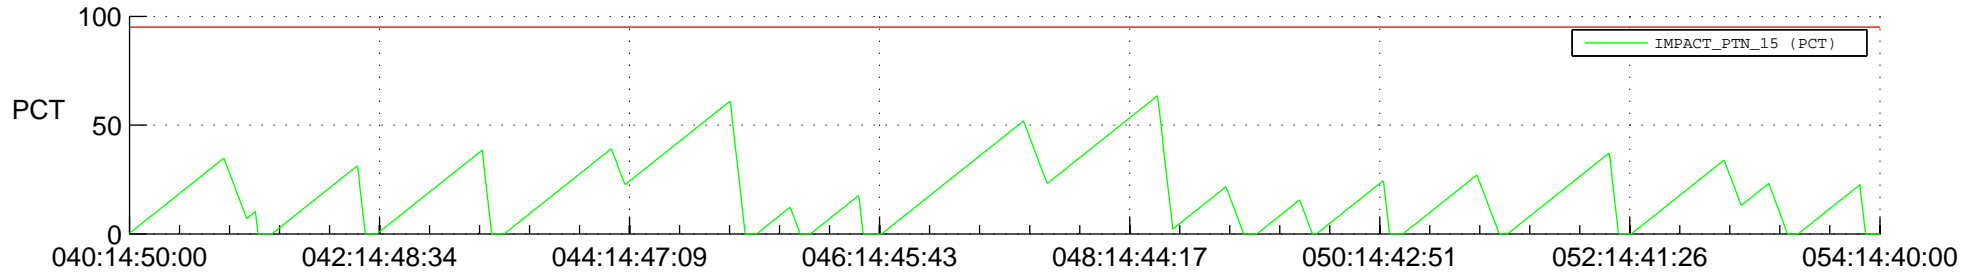

STEREO AHEAD SSR PCT Full Prediction

SWAVES_Percent_Full_Prediction

IMPACT_Percent_Full_Prediction

PLASTIC_Percent_Full_Prediction

Spacecraft_DownLink_Rate

Ground Time (2014:040:14:50:00.000 -2014:054:14:40:00.000)