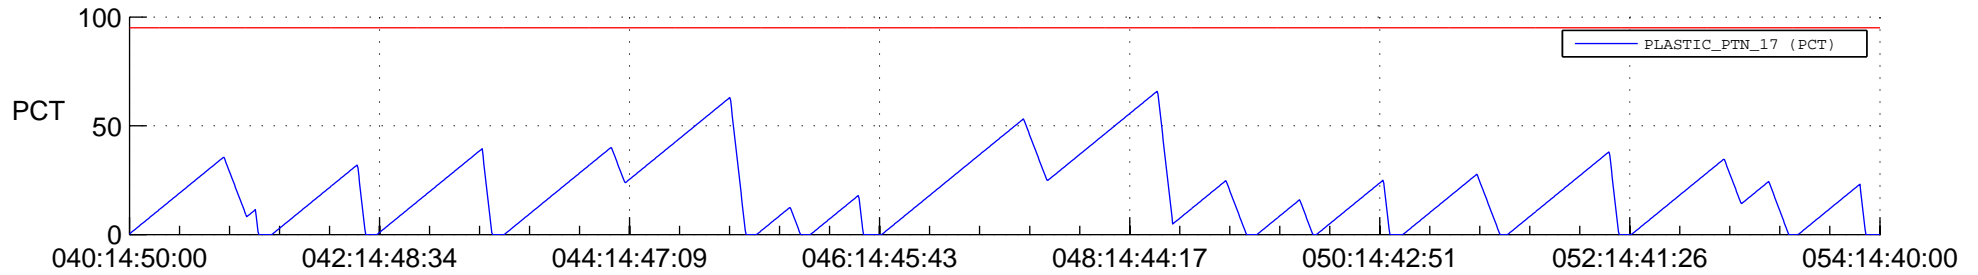

STEREO AHEAD SSR PCT Full Prediction

SWAVES_Percent_Full_Prediction

IMPACT_Percent_Full_Prediction

PLASTIC_Percent_Full_Prediction

Spacecraft_DownLink_Rate

Ground Time (2014:040:14:50:00.000 -2014:054:14:40:00.000)