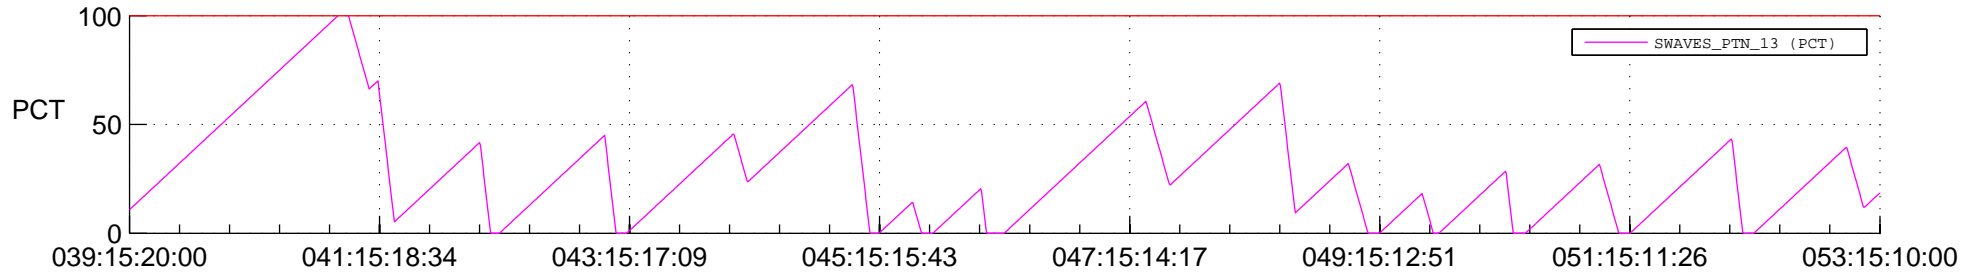

## SWAVES\_Percent\_Full\_Prediction

## Spacecraft\_DownLink\_Rate

Ground Time (2014:039:15:20:00.000 -2014:053:15:10:00.000)