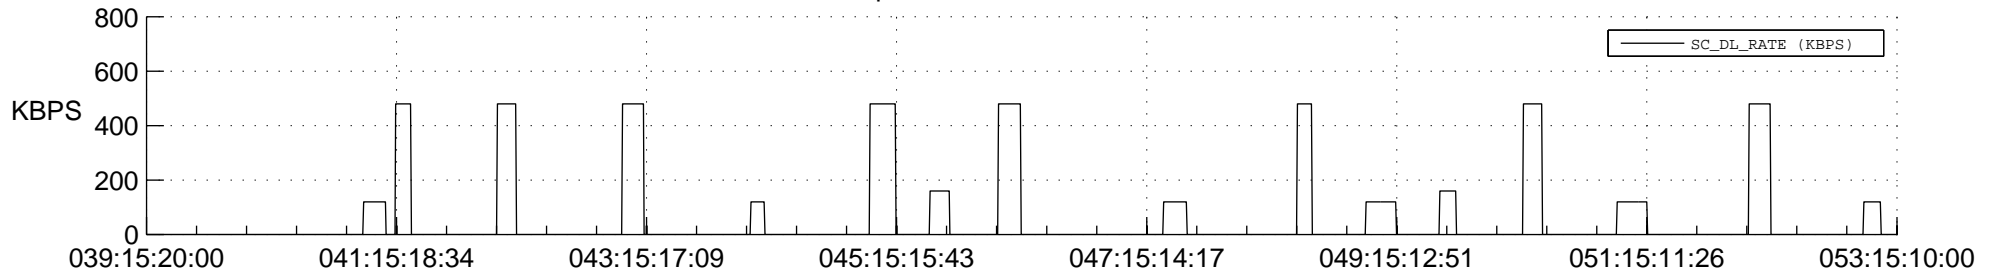

## Spacecraft\_DownLink\_Rate

Ground Time (2014:039:15:20:00.000 -2014:053:15:10:00.000)