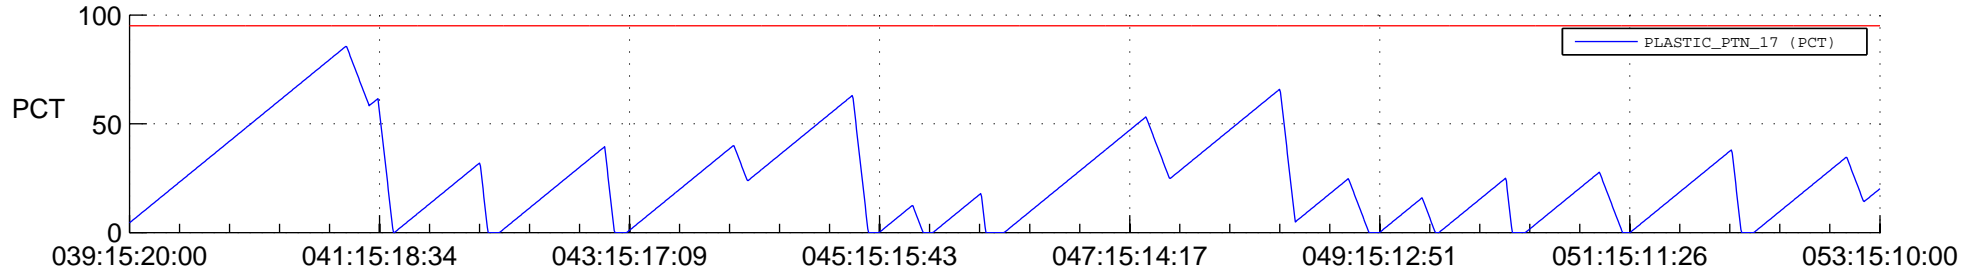

## SWAVES\_Percent\_Full\_Prediction

## Spacecraft\_DownLink\_Rate

Ground Time (2014:039:15:20:00.000 -2014:053:15:10:00.000)