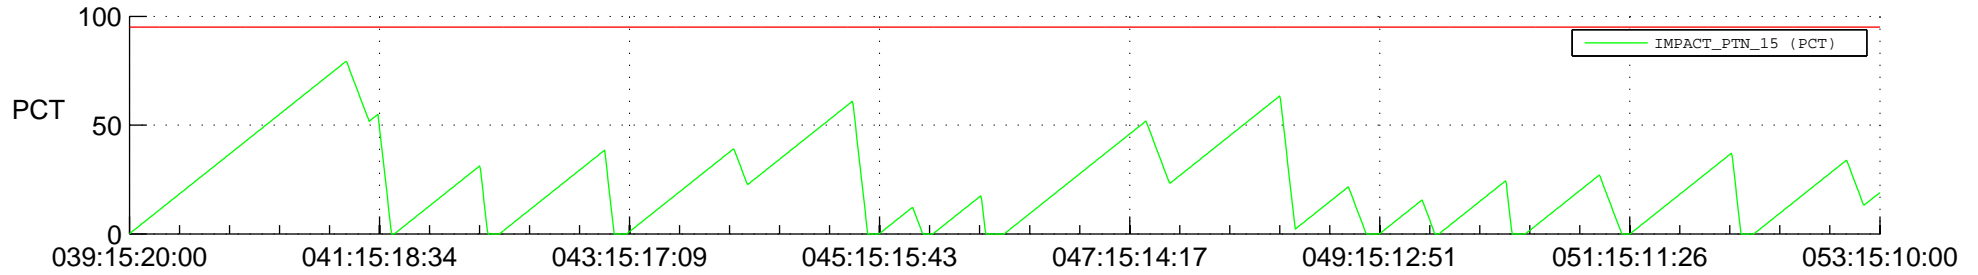

IMPACT_Percent_Full_Prediction