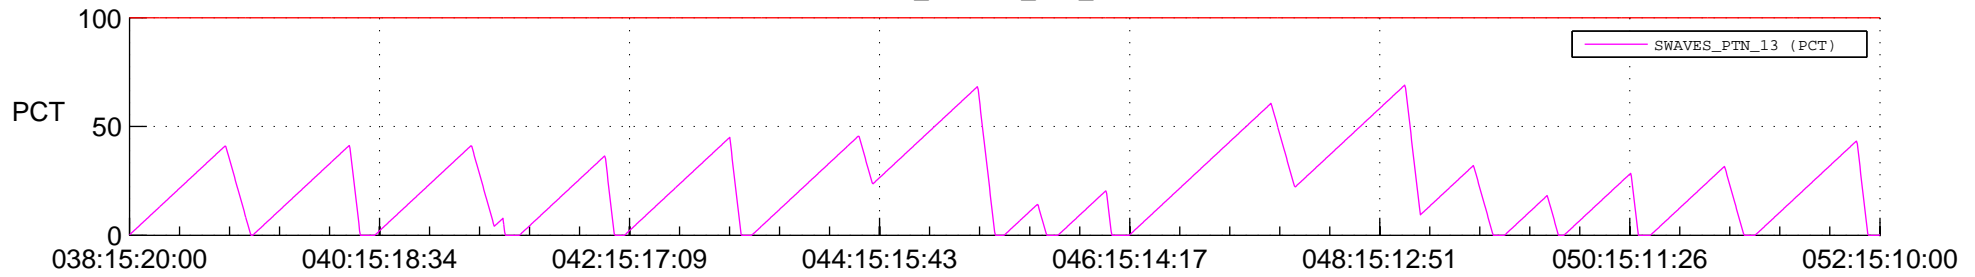

STEREO AHEAD SSR PCT Full Prediction

SWAVES_Percent_Full_Prediction

IMPACT_Percent_Full_Prediction

PLASTIC_Percent_Full_Prediction

Spacecraft_DownLink_Rate