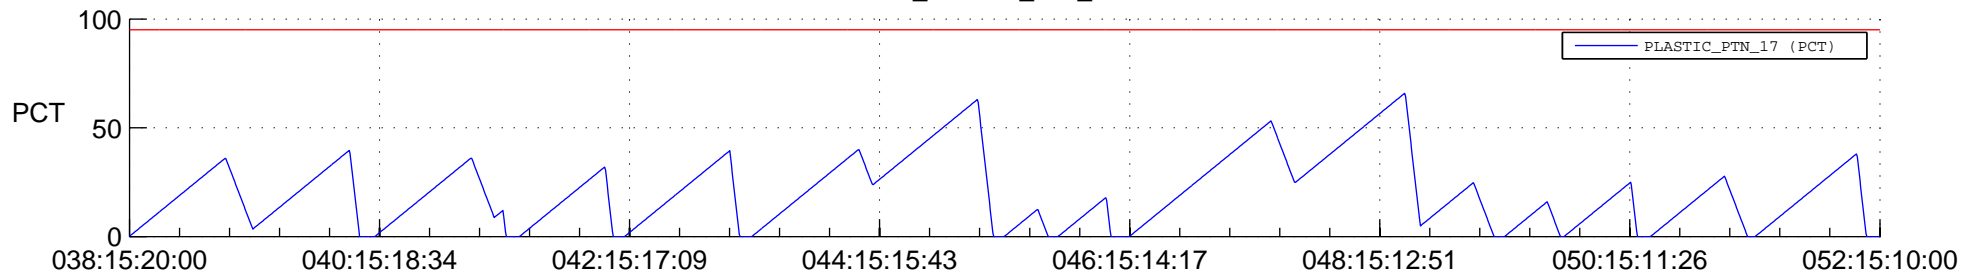

STEREO AHEAD SSR PCT Full Prediction

SWAVES_Percent_Full_Prediction

IMPACT_Percent_Full_Prediction

PLASTIC_Percent_Full_Prediction

Spacecraft_DownLink_Rate