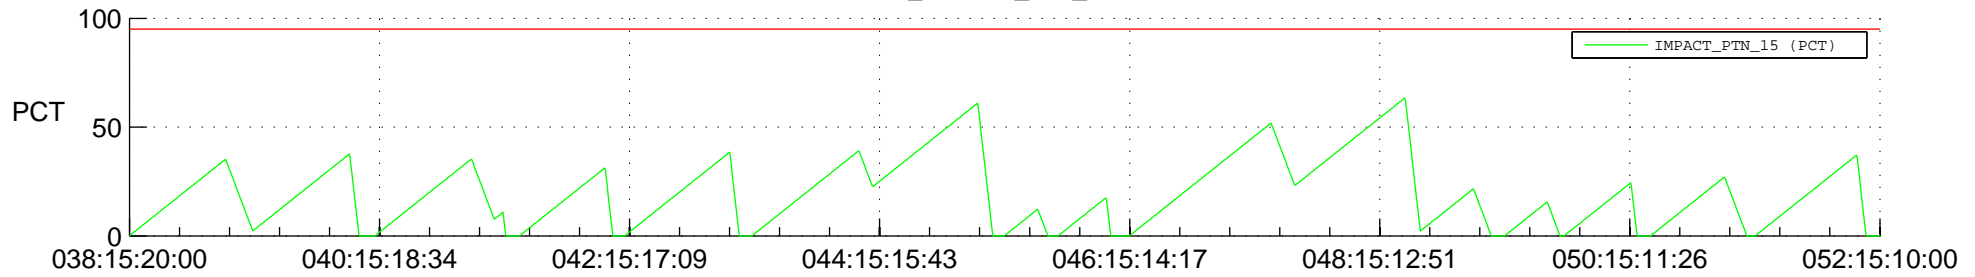

STEREO AHEAD SSR PCT Full Prediction

SWAVES_Percent_Full_Prediction

IMPACT_Percent_Full_Prediction

PLASTIC_Percent_Full_Prediction

Spacecraft_DownLink_Rate