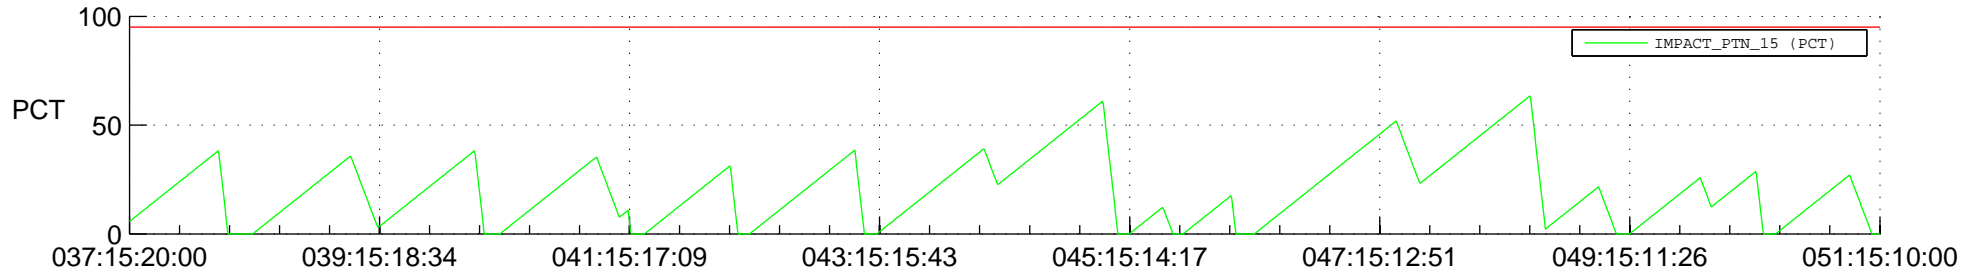

STEREO AHEAD SSR PCT Full Prediction

SWAVES_Percent_Full_Prediction

IMPACT_Percent_Full_Prediction

PLASTIC_Percent_Full_Prediction

Spacecraft_DownLink_Rate

Ground Time (2014:037:15:20:00.000 -2014:051:15:10:00.000)