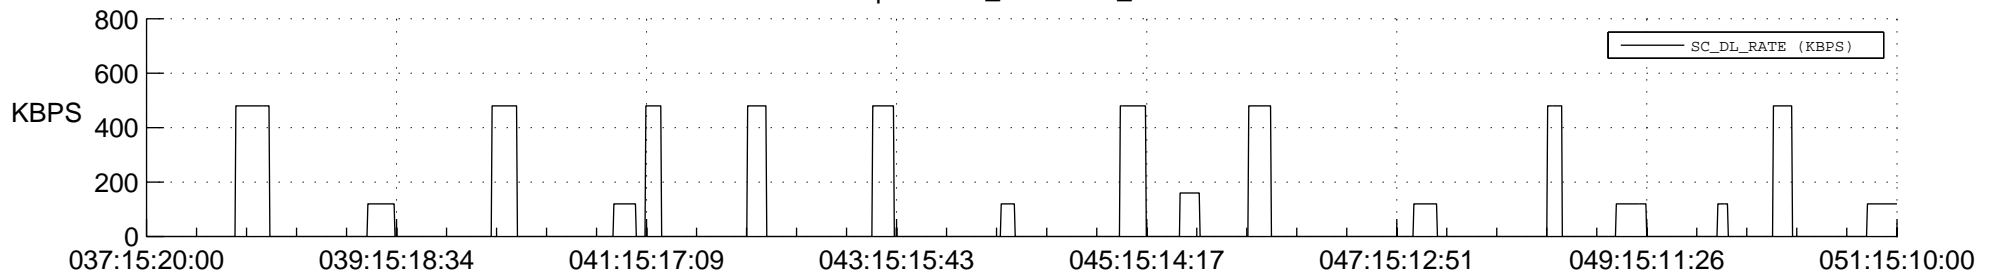

STEREO AHEAD SSR PCT Full Prediction

SWAVES_Percent_Full_Prediction

IMPACT_Percent_Full_Prediction

PLASTIC_Percent_Full_Prediction

Spacecraft_DownLink_Rate

Ground Time (2014:037:15:20:00.000 -2014:051:15:10:00.000)