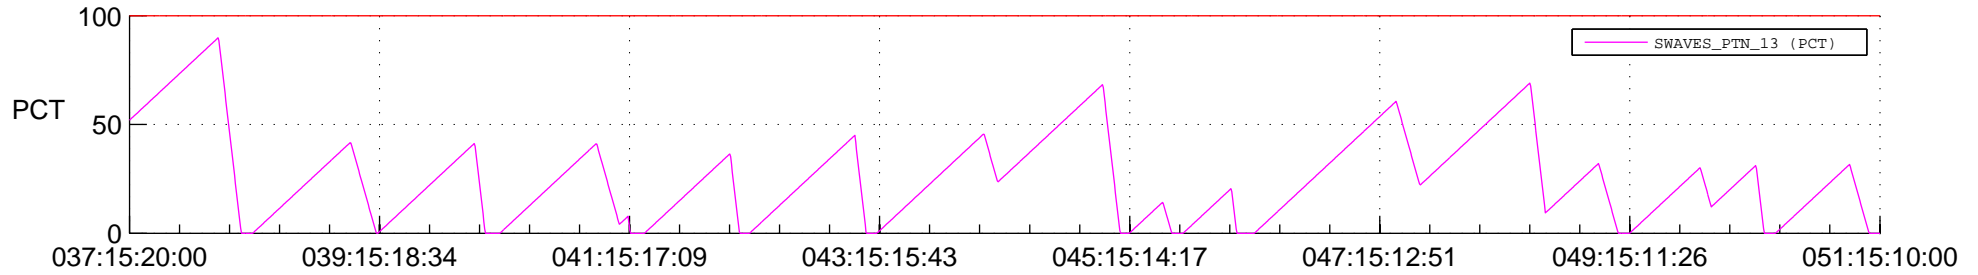

STEREO AHEAD SSR PCT Full Prediction

SWAVES_Percent_Full_Prediction

IMPACT_Percent_Full_Prediction

PLASTIC_Percent_Full_Prediction

Spacecraft_DownLink_Rate

Ground Time (2014:037:15:20:00.000 -2014:051:15:10:00.000)