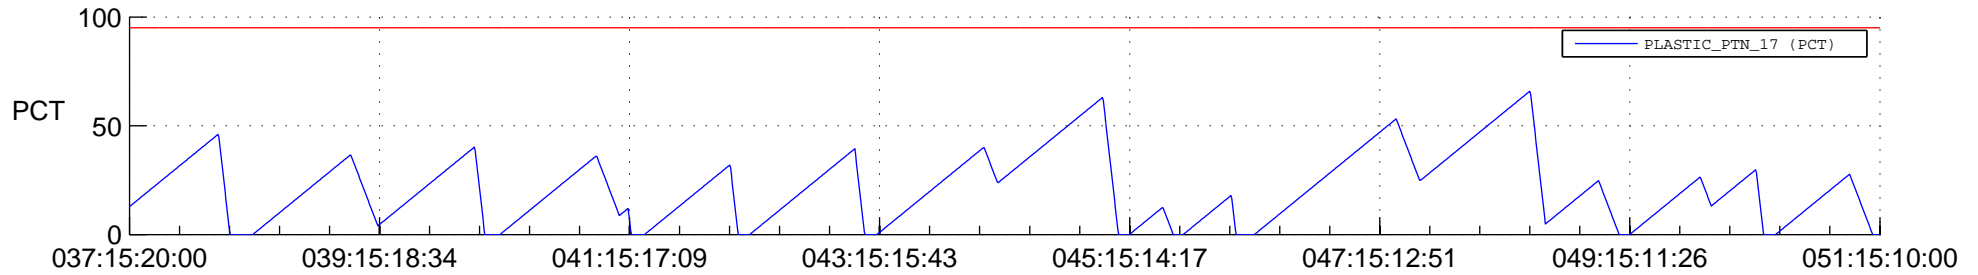

STEREO AHEAD SSR PCT Full Prediction

SWAVES_Percent_Full_Prediction

IMPACT_Percent_Full_Prediction

PLASTIC_Percent_Full_Prediction

Spacecraft_DownLink_Rate

Ground Time (2014:037:15:20:00.000 -2014:051:15:10:00.000)