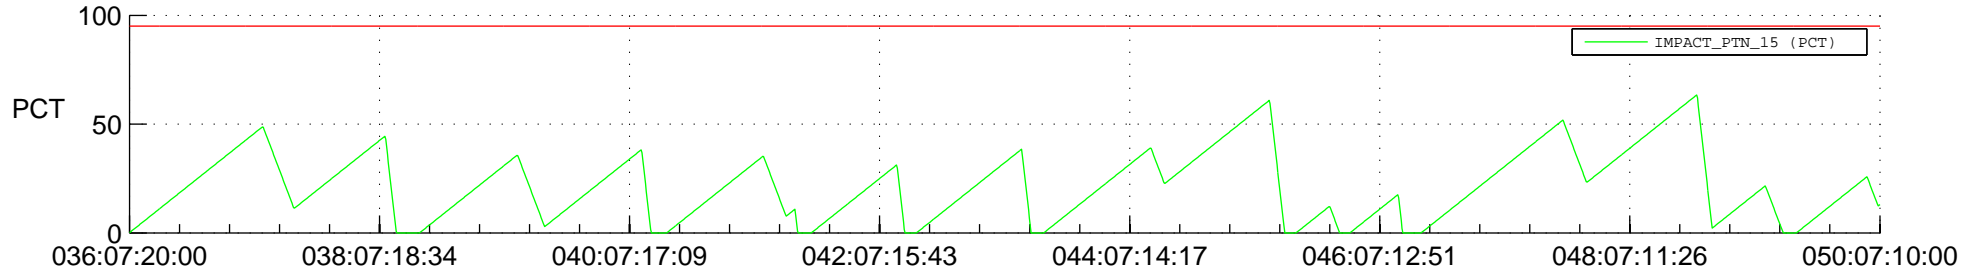

STEREO AHEAD SSR PCT Full Prediction

SWAVES_Percent_Full_Prediction

IMPACT_Percent_Full_Prediction

PLASTIC_Percent_Full_Prediction

Spacecraft_DownLink_Rate