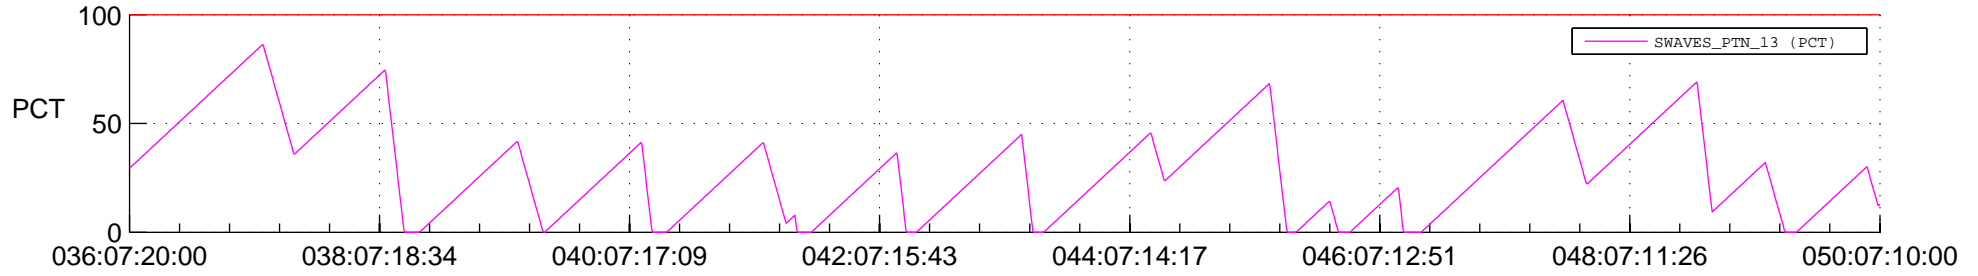

STEREO AHEAD SSR PCT Full Prediction

SWAVES_Percent_Full_Prediction

IMPACT_Percent_Full_Prediction

PLASTIC_Percent_Full_Prediction

Spacecraft_DownLink_Rate