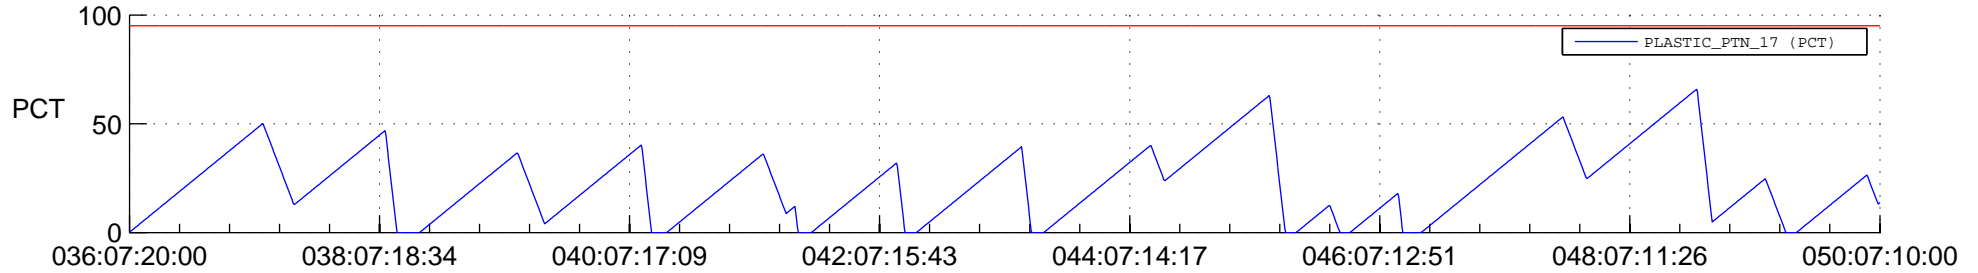

STEREO AHEAD SSR PCT Full Prediction

SWAVES_Percent_Full_Prediction

IMPACT_Percent_Full_Prediction

PLASTIC_Percent_Full_Prediction

Spacecraft_DownLink_Rate