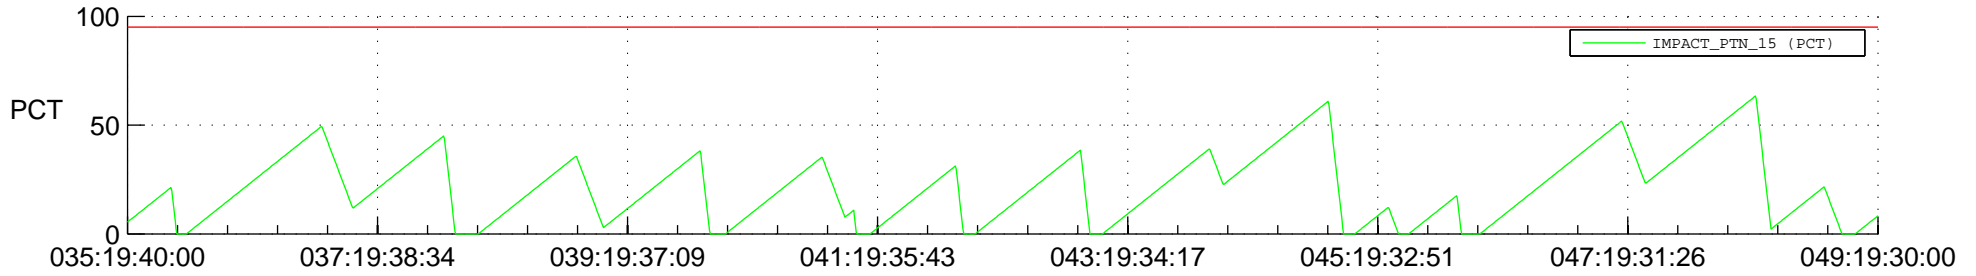

STEREO AHEAD SSR PCT Full Prediction

SWAVES_Percent_Full_Prediction

IMPACT_Percent_Full_Prediction

PLASTIC_Percent_Full_Prediction

Spacecraft_DownLink_Rate