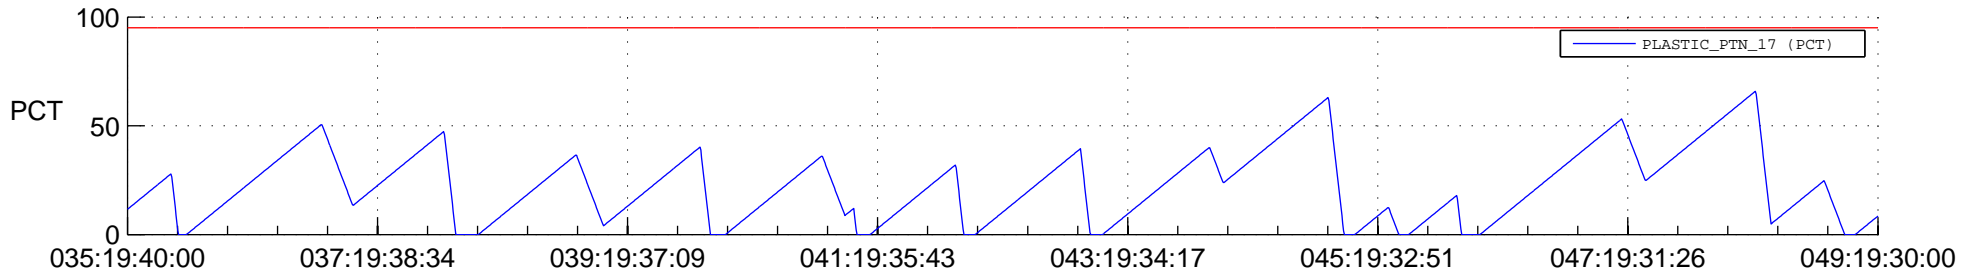

STEREO AHEAD SSR PCT Full Prediction

SWAVES_Percent_Full_Prediction

IMPACT_Percent_Full_Prediction

PLASTIC_Percent_Full_Prediction

Spacecraft_DownLink_Rate