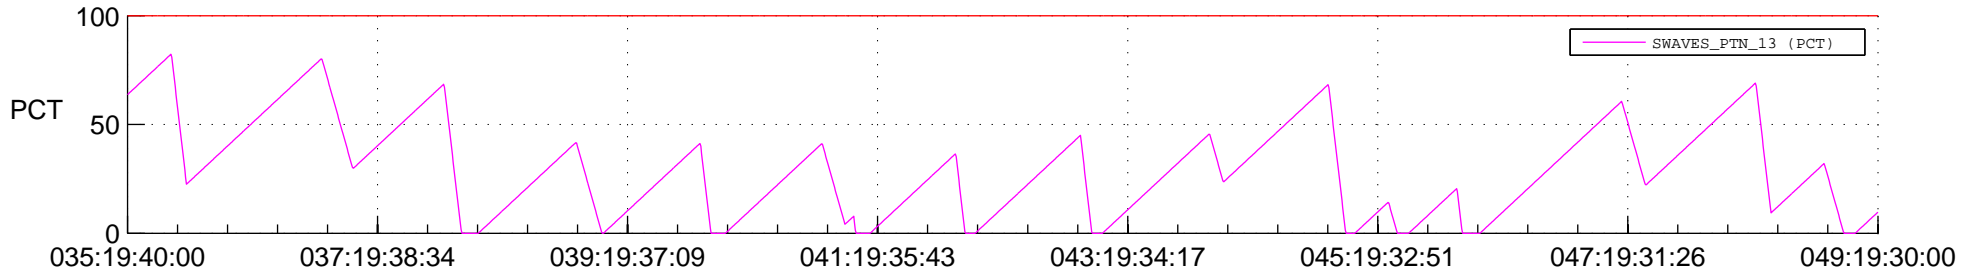

STEREO AHEAD SSR PCT Full Prediction

SWAVES_Percent_Full_Prediction

IMPACT_Percent_Full_Prediction

PLASTIC_Percent_Full_Prediction

Spacecraft_DownLink_Rate