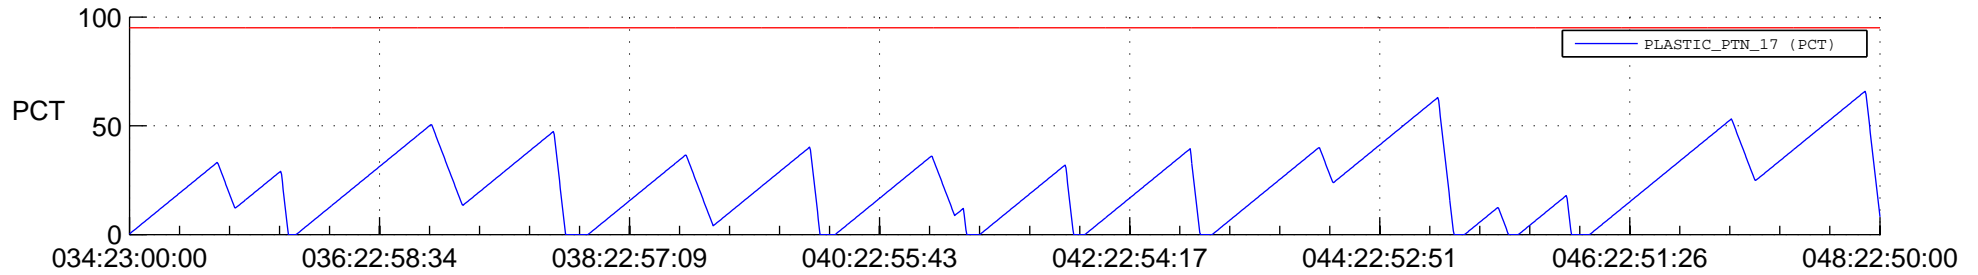

STEREO AHEAD SSR PCT Full Prediction

SWAVES_Percent_Full_Prediction

IMPACT_Percent_Full_Prediction

PLASTIC_Percent_Full_Prediction

Spacecraft_DownLink_Rate

Ground Time (2014:034:23:00:00.000 -2014:048:22:50:00.000)