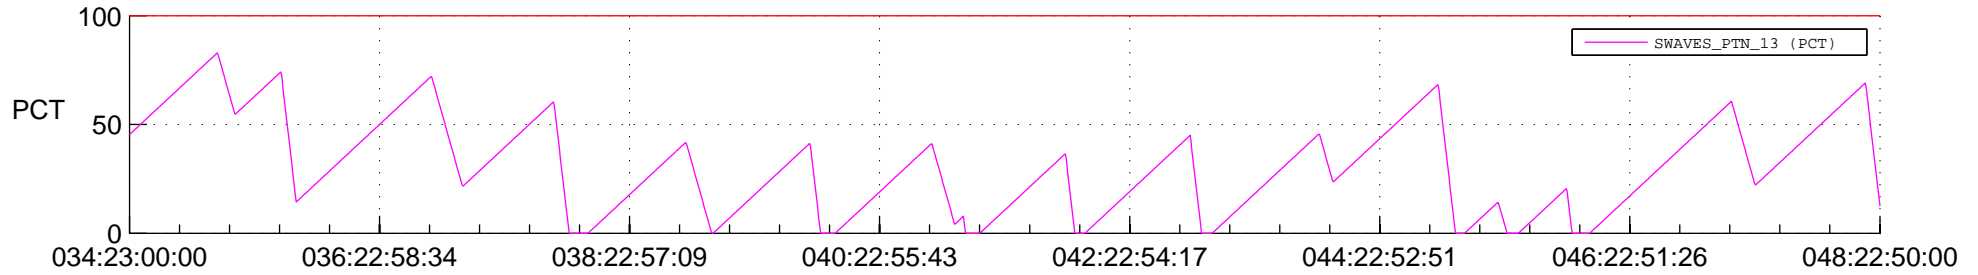

STEREO AHEAD SSR PCT Full Prediction

SWAVES_Percent_Full_Prediction

IMPACT_Percent_Full_Prediction

PLASTIC_Percent_Full_Prediction

Spacecraft_DownLink_Rate

Ground Time (2014:034:23:00:00.000 -2014:048:22:50:00.000)