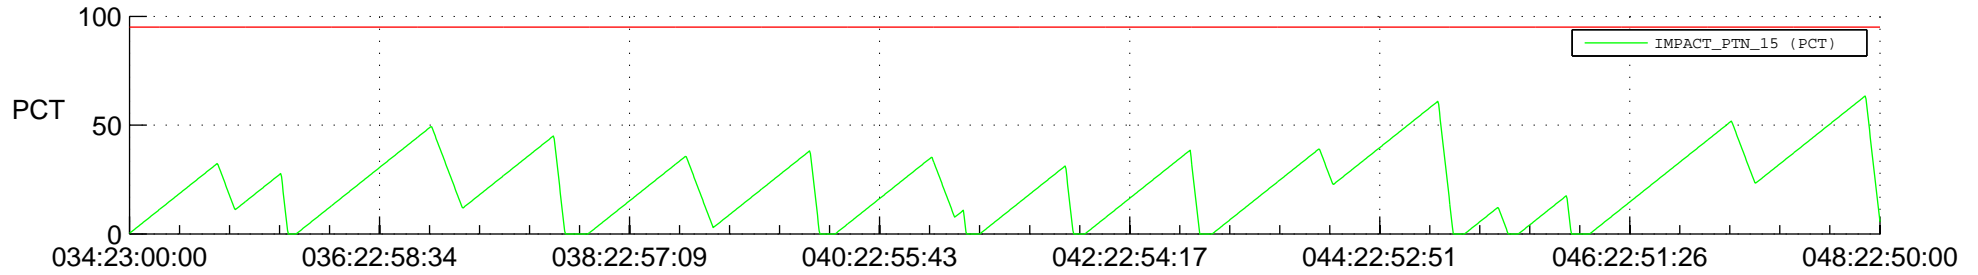

STEREO AHEAD SSR PCT Full Prediction

SWAVES_Percent_Full_Prediction

IMPACT_Percent_Full_Prediction

PLASTIC_Percent_Full_Prediction

Spacecraft_DownLink_Rate

Ground Time (2014:034:23:00:00.000 -2014:048:22:50:00.000)