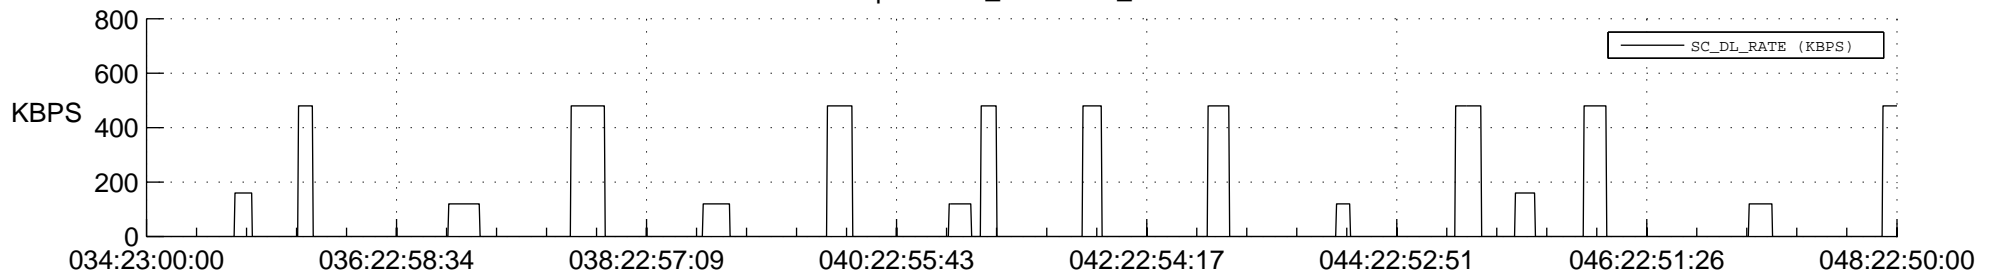

STEREO AHEAD SSR PCT Full Prediction

SWAVES_Percent_Full_Prediction

IMPACT_Percent_Full_Prediction

PLASTIC_Percent_Full_Prediction

Spacecraft_DownLink_Rate

Ground Time (2014:034:23:00:00.000 -2014:048:22:50:00.000)