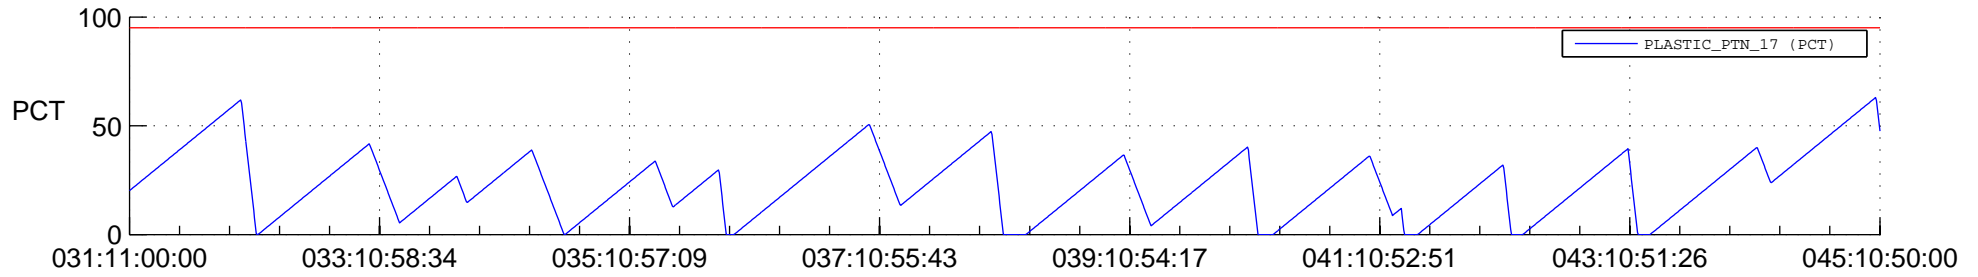

# STEREO AHEAD SSR PCT Full Prediction

## SWAVES\_Percent\_Full\_Prediction

## Spacecraft\_DownLink\_Rate

Ground Time (2014:031:11:00:00.000 -2014:045:10:50:00.000)