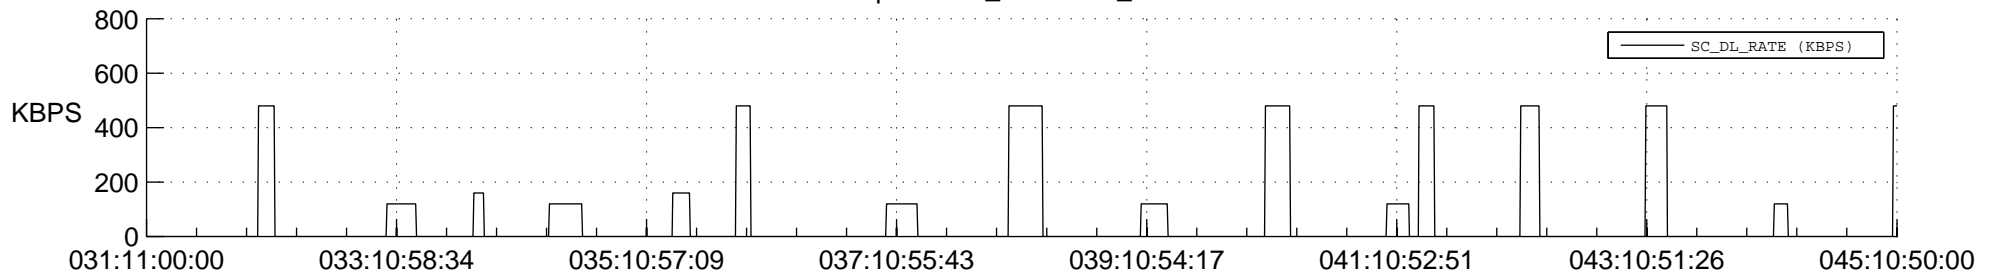

## Spacecraft\_DownLink\_Rate

Ground Time (2014:031:11:00:00.000 -2014:045:10:50:00.000)