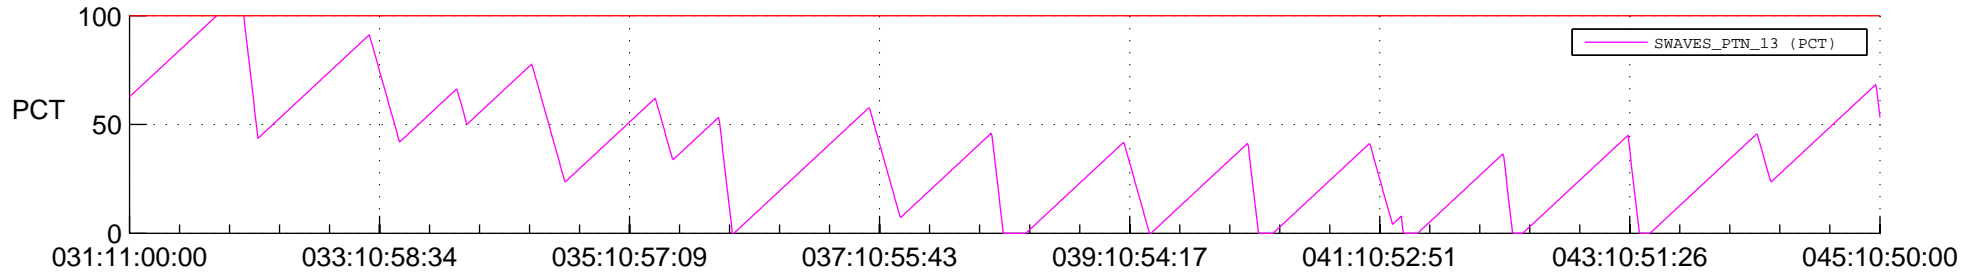

# STEREO AHEAD SSR PCT Full Prediction

## SWAVES\_Percent\_Full\_Prediction

## Spacecraft\_DownLink\_Rate

Ground Time (2014:031:11:00:00.000 -2014:045:10:50:00.000)