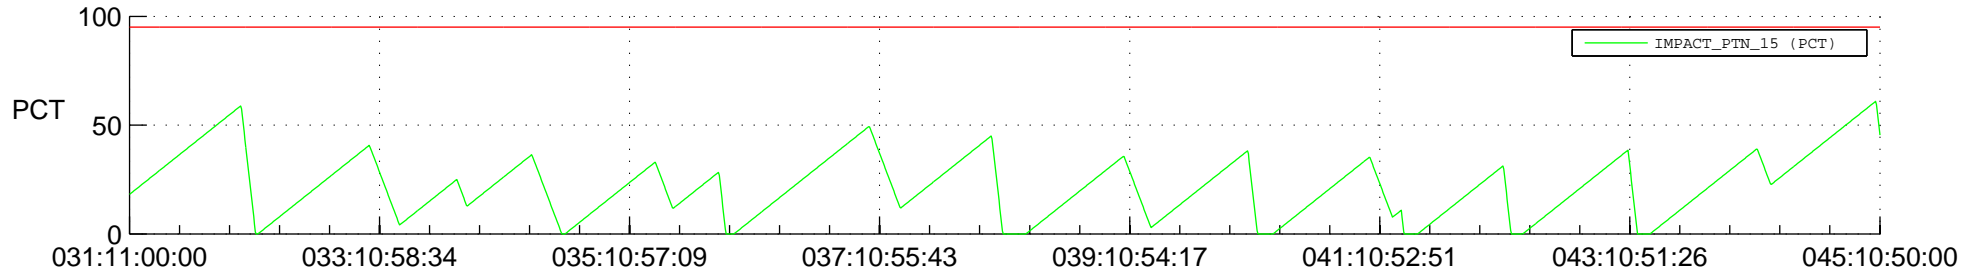

IMPACT_Percent_Full_Prediction