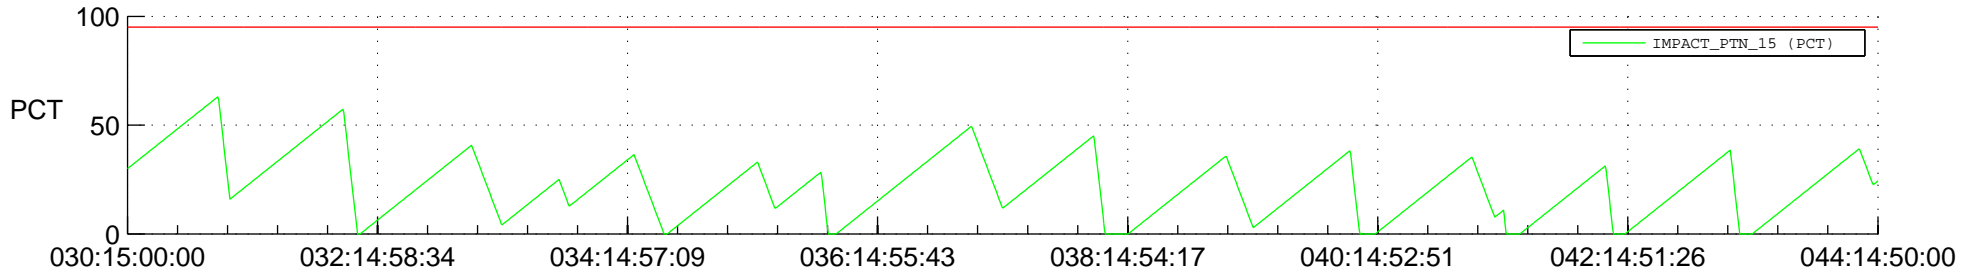

STEREO AHEAD SSR PCT Full Prediction

SWAVES_Percent_Full_Prediction

IMPACT_Percent_Full_Prediction

PLASTIC_Percent_Full_Prediction

Spacecraft_DownLink_Rate

Ground Time (2014:030:15:00:00.000 -2014:044:14:50:00.000)