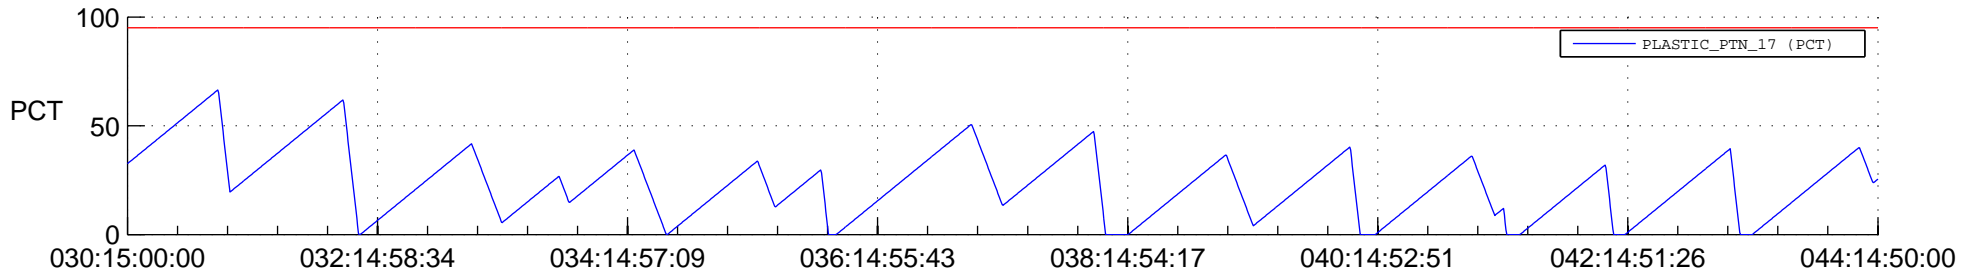

STEREO AHEAD SSR PCT Full Prediction

SWAVES_Percent_Full_Prediction

IMPACT_Percent_Full_Prediction

PLASTIC_Percent_Full_Prediction

Spacecraft_DownLink_Rate

Ground Time (2014:030:15:00:00.000 -2014:044:14:50:00.000)