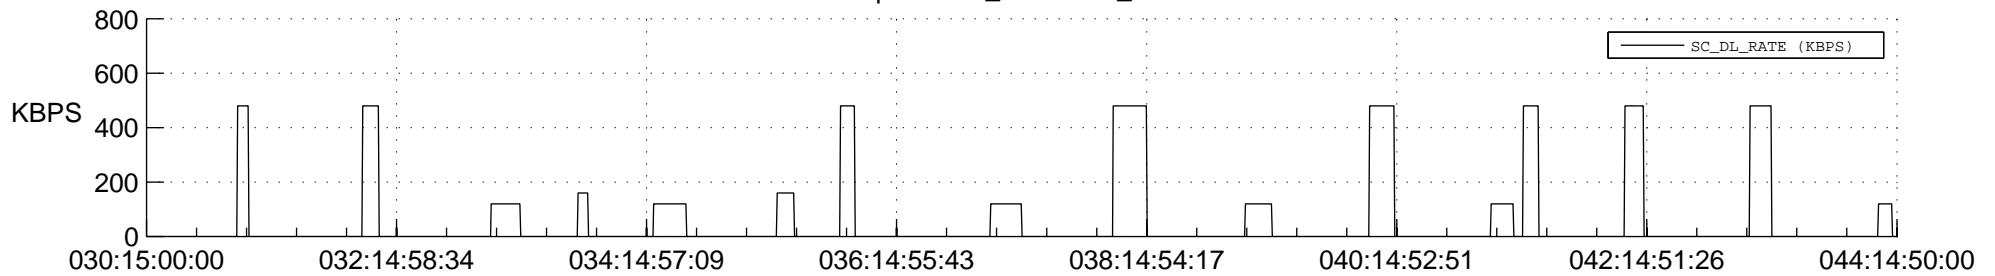

STEREO AHEAD SSR PCT Full Prediction

SWAVES_Percent_Full_Prediction

IMPACT_Percent_Full_Prediction

PLASTIC_Percent_Full_Prediction

Spacecraft_DownLink_Rate

Ground Time (2014:030:15:00:00.000 -2014:044:14:50:00.000)