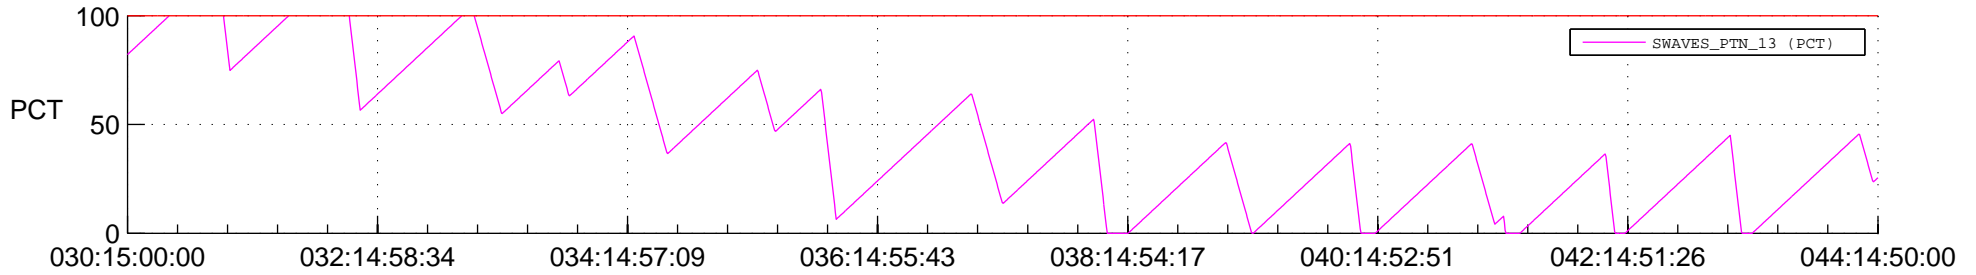

STEREO AHEAD SSR PCT Full Prediction

SWAVES_Percent_Full_Prediction

IMPACT_Percent_Full_Prediction

PLASTIC_Percent_Full_Prediction

Spacecraft_DownLink_Rate

Ground Time (2014:030:15:00:00.000 -2014:044:14:50:00.000)