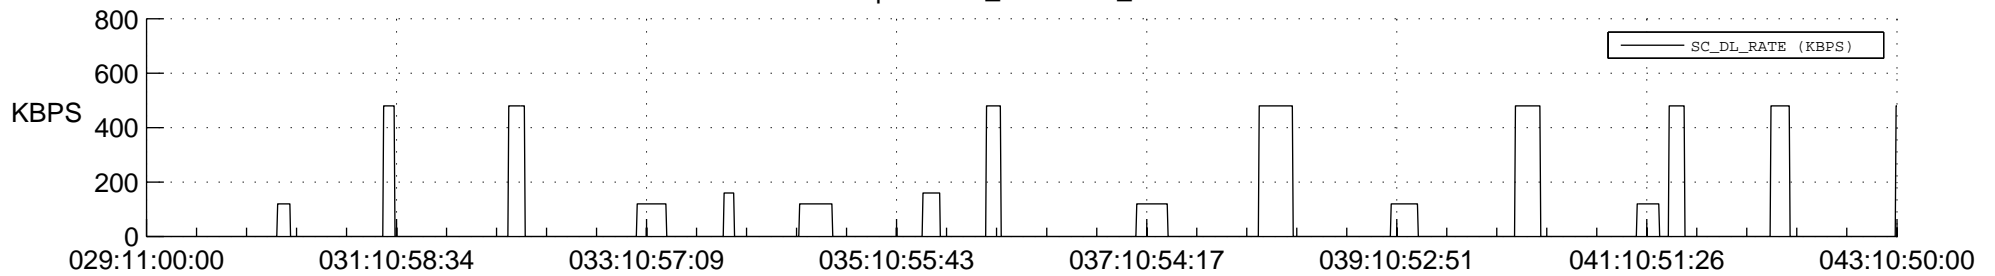

STEREO AHEAD SSR PCT Full Prediction

SWAVES_Percent_Full_Prediction

IMPACT_Percent_Full_Prediction

PLASTIC_Percent_Full_Prediction

Spacecraft_DownLink_Rate

Ground Time (2014:029:11:00:00.000 -2014:043:10:50:00.000)