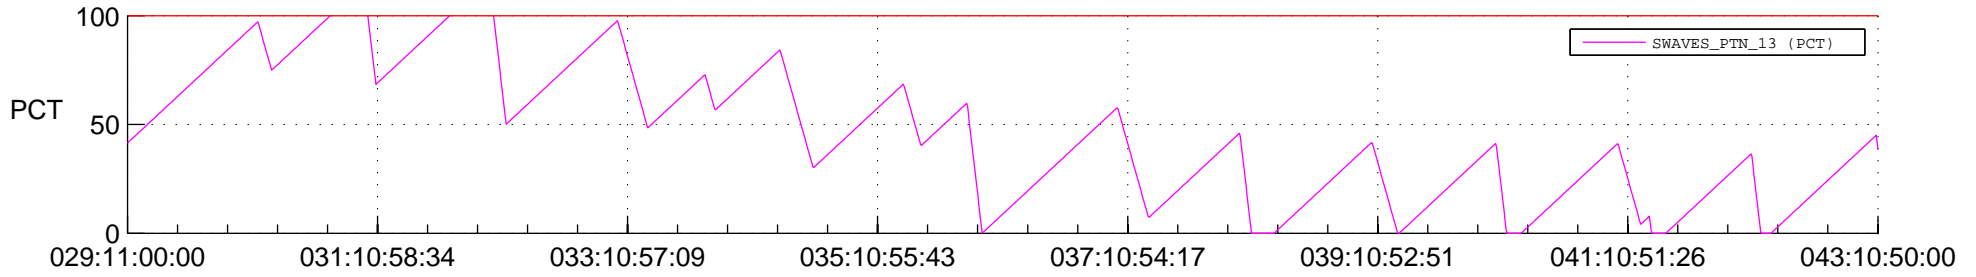

STEREO AHEAD SSR PCT Full Prediction

SWAVES_Percent_Full_Prediction

IMPACT_Percent_Full_Prediction

PLASTIC_Percent_Full_Prediction

Spacecraft_DownLink_Rate

Ground Time (2014:029:11:00:00.000 -2014:043:10:50:00.000)