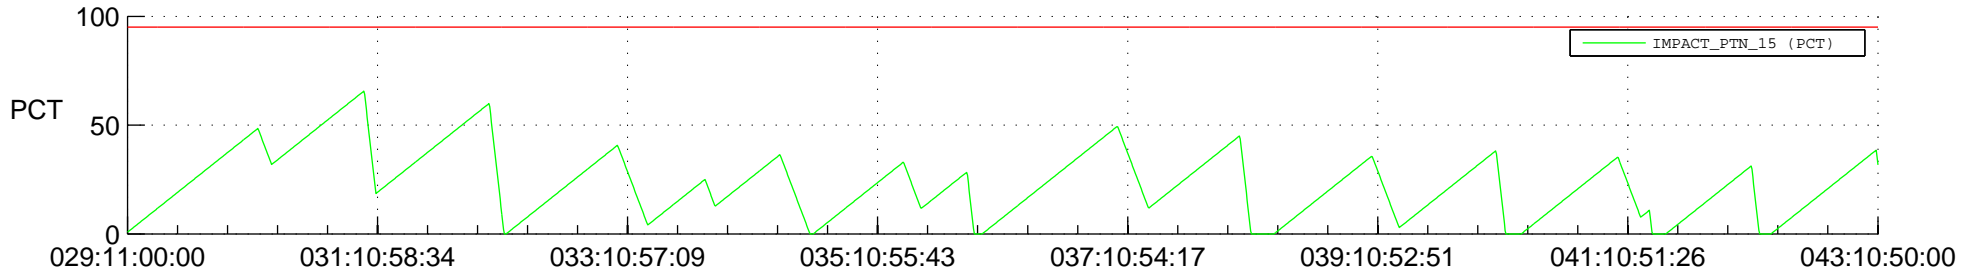

STEREO AHEAD SSR PCT Full Prediction

SWAVES_Percent_Full_Prediction

IMPACT_Percent_Full_Prediction

PLASTIC_Percent_Full_Prediction

Spacecraft_DownLink_Rate

Ground Time (2014:029:11:00:00.000 -2014:043:10:50:00.000)