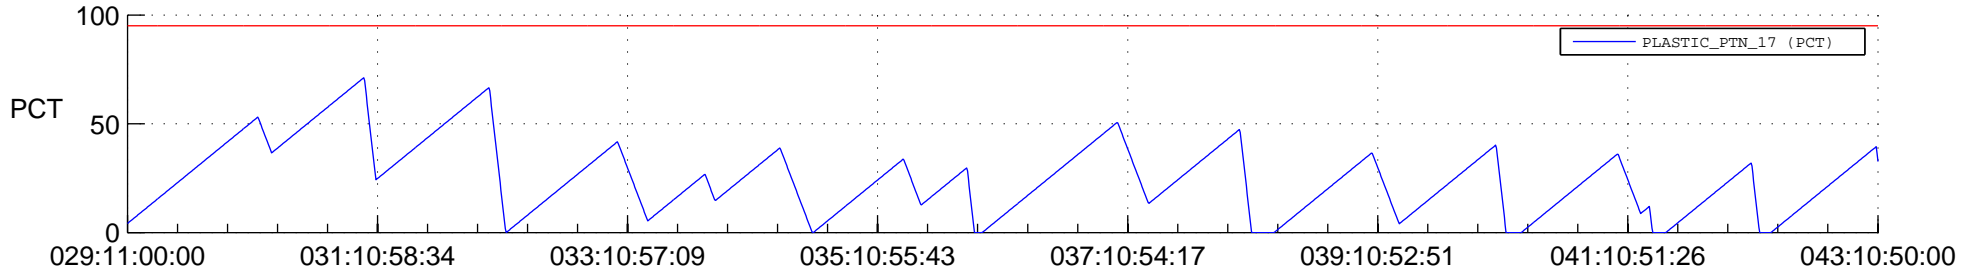

STEREO AHEAD SSR PCT Full Prediction

SWAVES_Percent_Full_Prediction

IMPACT_Percent_Full_Prediction

PLASTIC_Percent_Full_Prediction

Spacecraft_DownLink_Rate

Ground Time (2014:029:11:00:00.000 -2014:043:10:50:00.000)