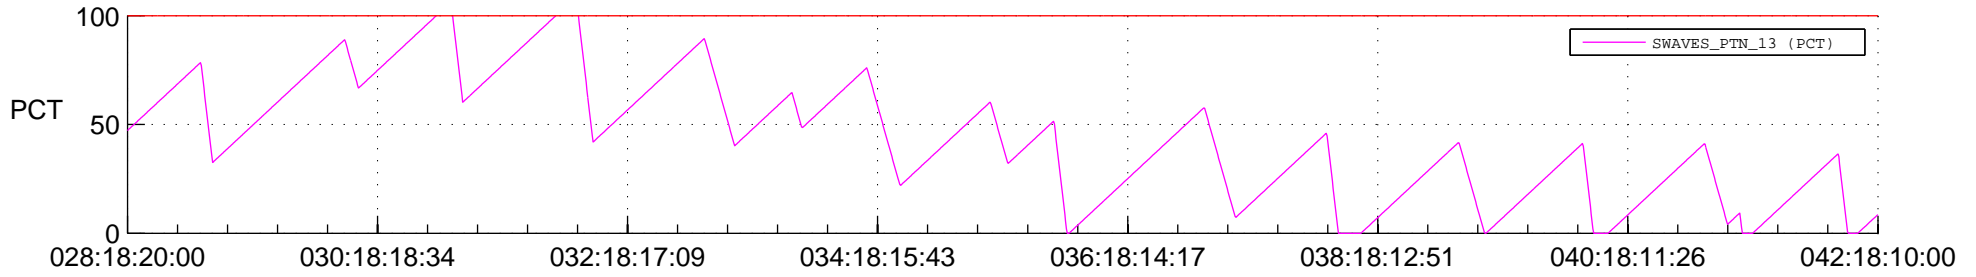

STEREO AHEAD SSR PCT Full Prediction

SWAVES_Percent_Full_Prediction

IMPACT_Percent_Full_Prediction

PLASTIC_Percent_Full_Prediction

Spacecraft_DownLink_Rate