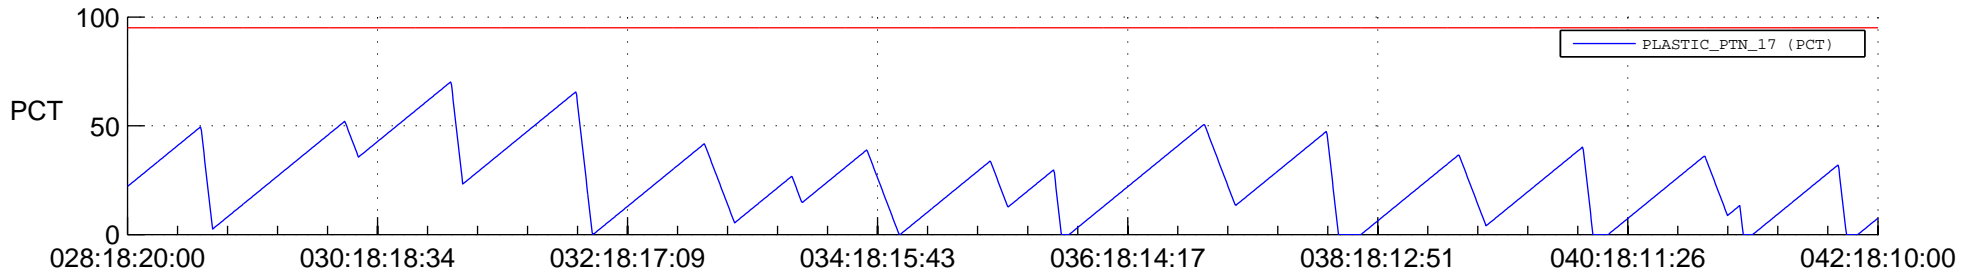

STEREO AHEAD SSR PCT Full Prediction

SWAVES_Percent_Full_Prediction

IMPACT_Percent_Full_Prediction

PLASTIC_Percent_Full_Prediction

Spacecraft_DownLink_Rate