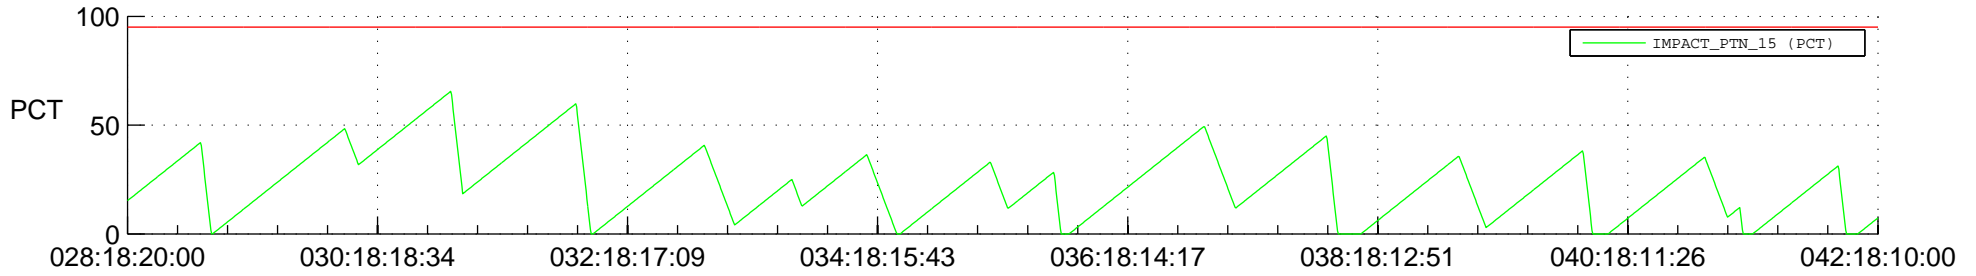

STEREO AHEAD SSR PCT Full Prediction

SWAVES_Percent_Full_Prediction

IMPACT_Percent_Full_Prediction

PLASTIC_Percent_Full_Prediction

Spacecraft_DownLink_Rate