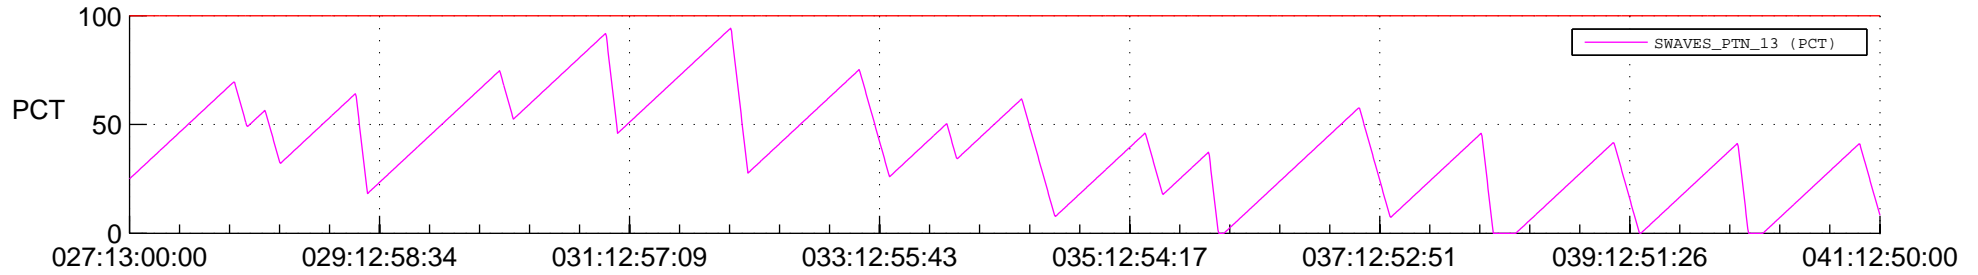

STEREO AHEAD SSR PCT Full Prediction

SWAVES_Percent_Full_Prediction

IMPACT_Percent_Full_Prediction

PLASTIC_Percent_Full_Prediction

Spacecraft_DownLink_Rate

Ground Time (2014:027:13:00:00.000 -2014:041:12:50:00.000)