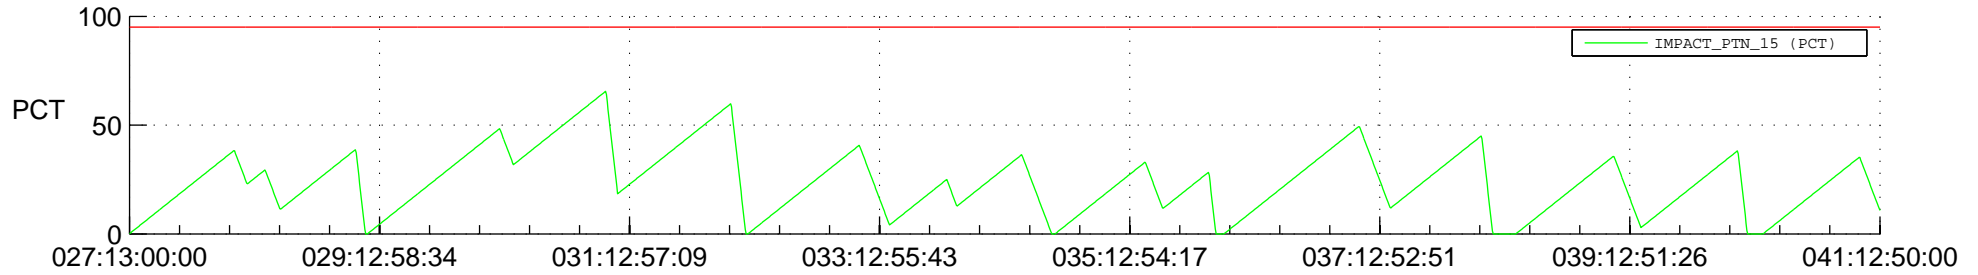

STEREO AHEAD SSR PCT Full Prediction

SWAVES_Percent_Full_Prediction

IMPACT_Percent_Full_Prediction

PLASTIC_Percent_Full_Prediction

Spacecraft_DownLink_Rate

Ground Time (2014:027:13:00:00.000 -2014:041:12:50:00.000)