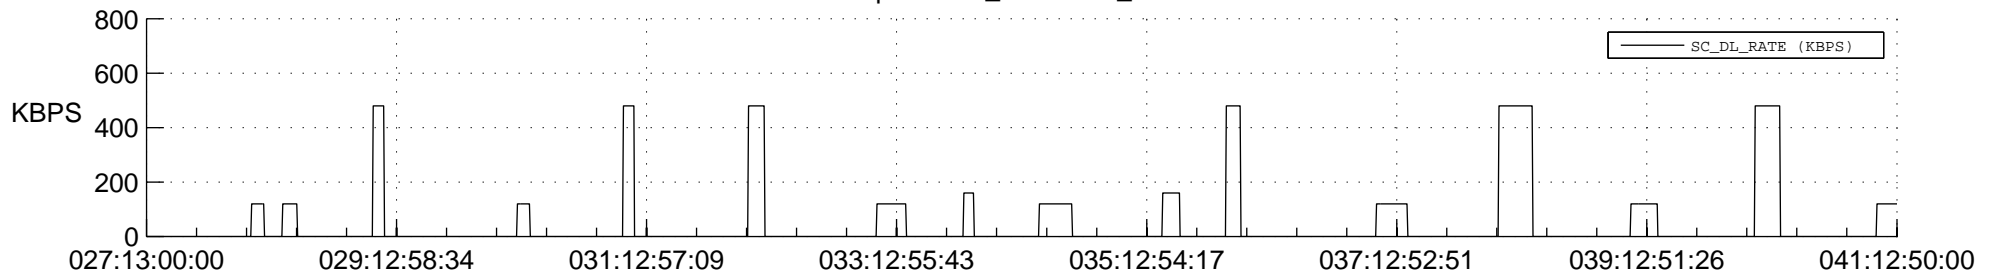

STEREO AHEAD SSR PCT Full Prediction

SWAVES_Percent_Full_Prediction

IMPACT_Percent_Full_Prediction

PLASTIC_Percent_Full_Prediction

Spacecraft_DownLink_Rate

Ground Time (2014:027:13:00:00.000 -2014:041:12:50:00.000)