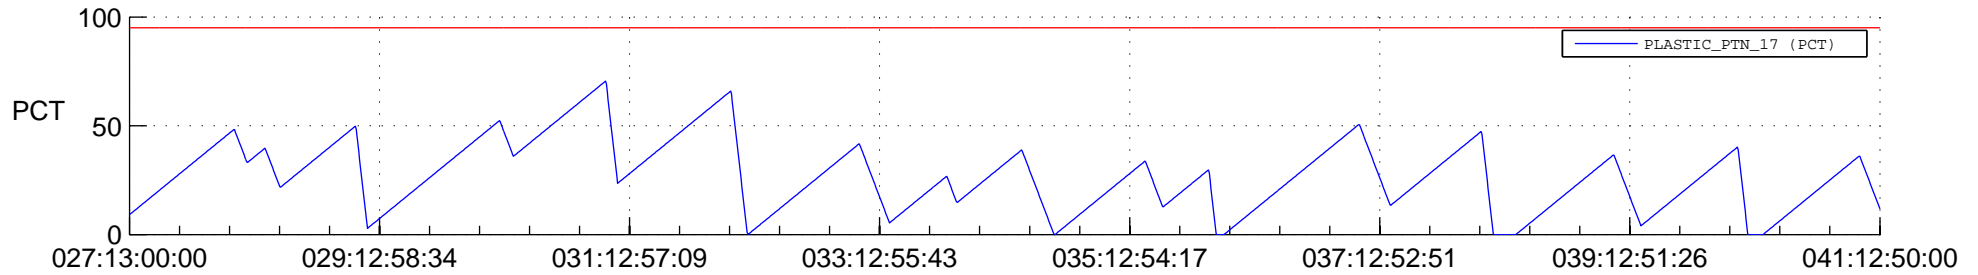

STEREO AHEAD SSR PCT Full Prediction

SWAVES_Percent_Full_Prediction

IMPACT_Percent_Full_Prediction

PLASTIC_Percent_Full_Prediction

Spacecraft_DownLink_Rate

Ground Time (2014:027:13:00:00.000 -2014:041:12:50:00.000)