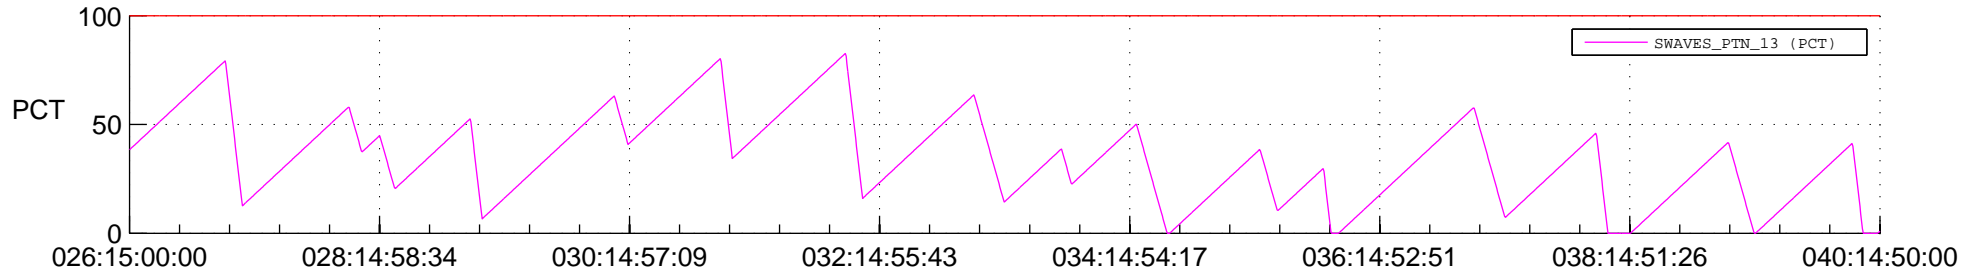

STEREO AHEAD SSR PCT Full Prediction

SWAVES_Percent_Full_Prediction

IMPACT_Percent_Full_Prediction

PLASTIC_Percent_Full_Prediction

Spacecraft_DownLink_Rate