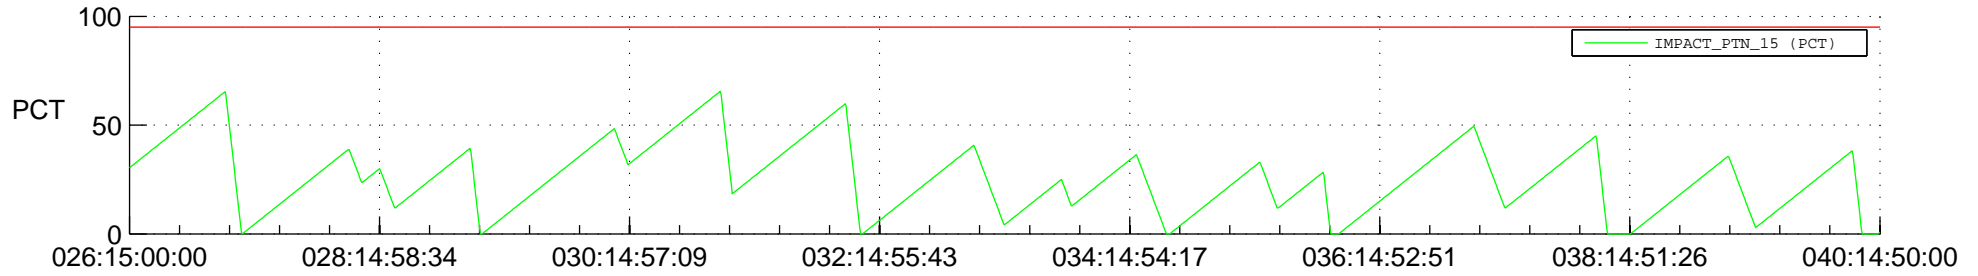

STEREO AHEAD SSR PCT Full Prediction

SWAVES_Percent_Full_Prediction

IMPACT_Percent_Full_Prediction

PLASTIC_Percent_Full_Prediction

Spacecraft_DownLink_Rate