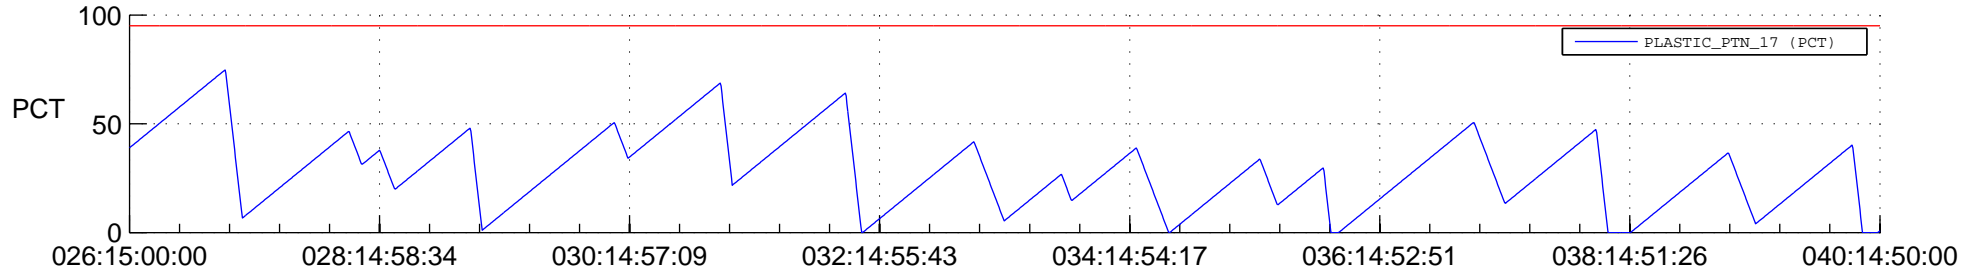

STEREO AHEAD SSR PCT Full Prediction

SWAVES_Percent_Full_Prediction

IMPACT_Percent_Full_Prediction

PLASTIC_Percent_Full_Prediction

Spacecraft_DownLink_Rate