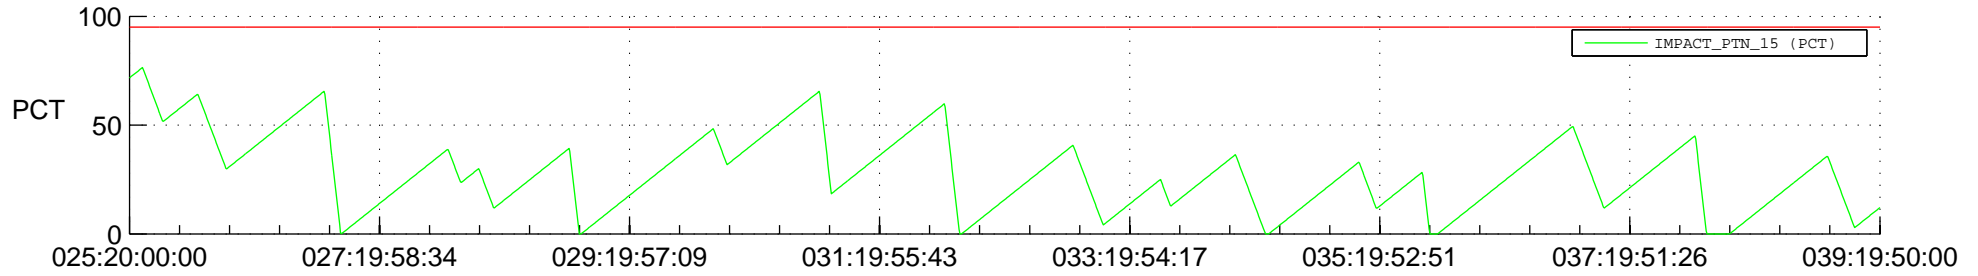

STEREO AHEAD SSR PCT Full Prediction

SWAVES_Percent_Full_Prediction

IMPACT_Percent_Full_Prediction

PLASTIC_Percent_Full_Prediction

Spacecraft_DownLink_Rate

Ground Time (2014:025:20:00:00.000 -2014:039:19:50:00.000)