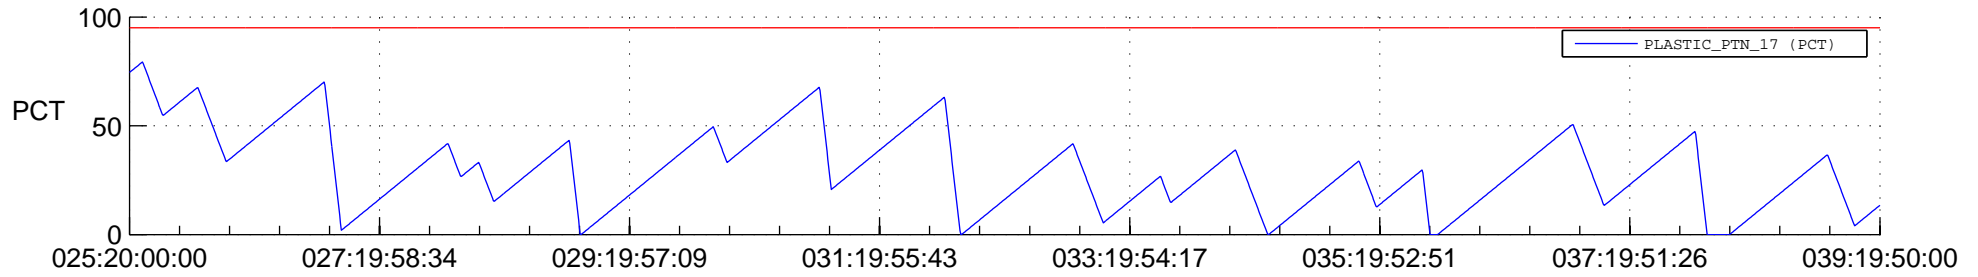

STEREO AHEAD SSR PCT Full Prediction

SWAVES_Percent_Full_Prediction

IMPACT_Percent_Full_Prediction

PLASTIC_Percent_Full_Prediction

Spacecraft_DownLink_Rate

Ground Time (2014:025:20:00:00.000 -2014:039:19:50:00.000)