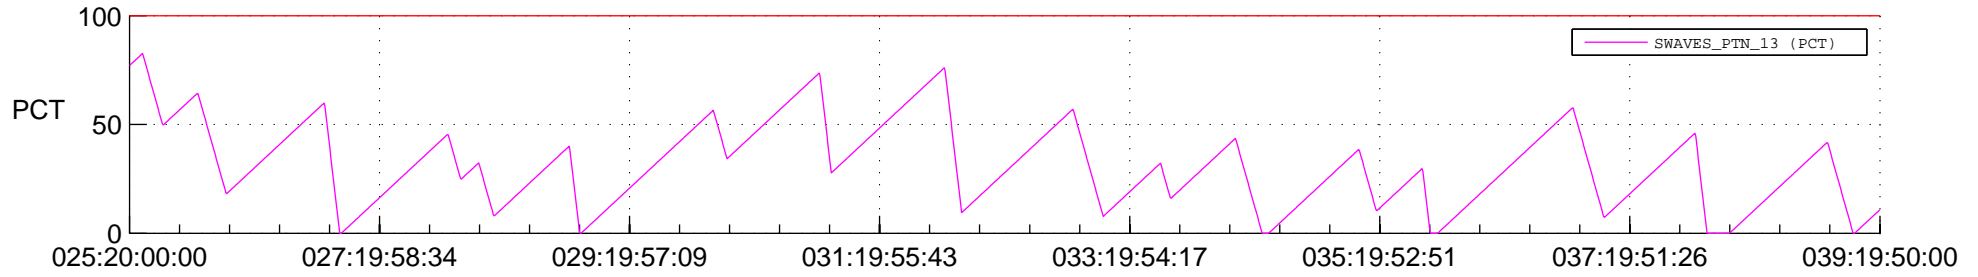

STEREO AHEAD SSR PCT Full Prediction

SWAVES_Percent_Full_Prediction

IMPACT_Percent_Full_Prediction

PLASTIC_Percent_Full_Prediction

Spacecraft_DownLink_Rate

Ground Time (2014:025:20:00:00.000 -2014:039:19:50:00.000)