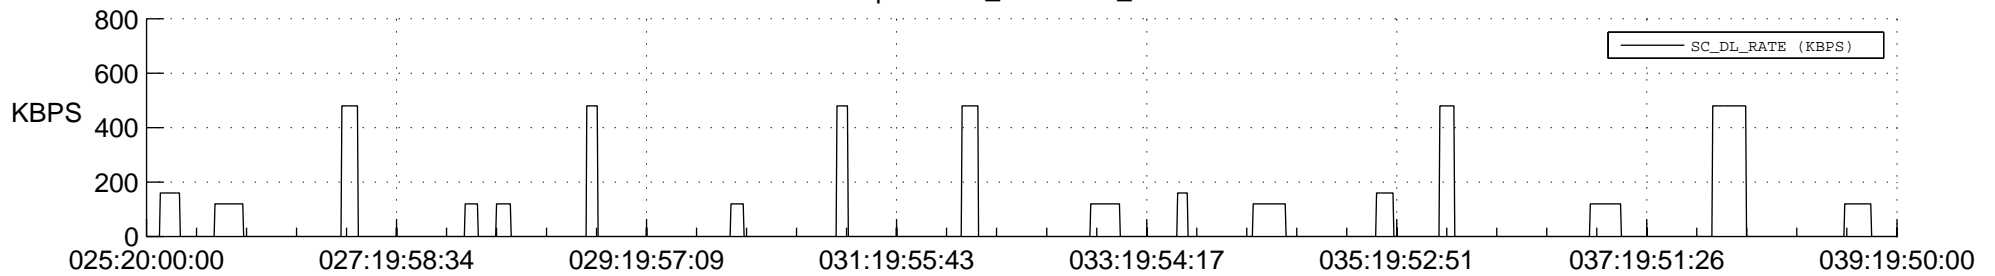

STEREO AHEAD SSR PCT Full Prediction

SWAVES_Percent_Full_Prediction

IMPACT_Percent_Full_Prediction

PLASTIC_Percent_Full_Prediction

Spacecraft_DownLink_Rate

Ground Time (2014:025:20:00:00.000 -2014:039:19:50:00.000)