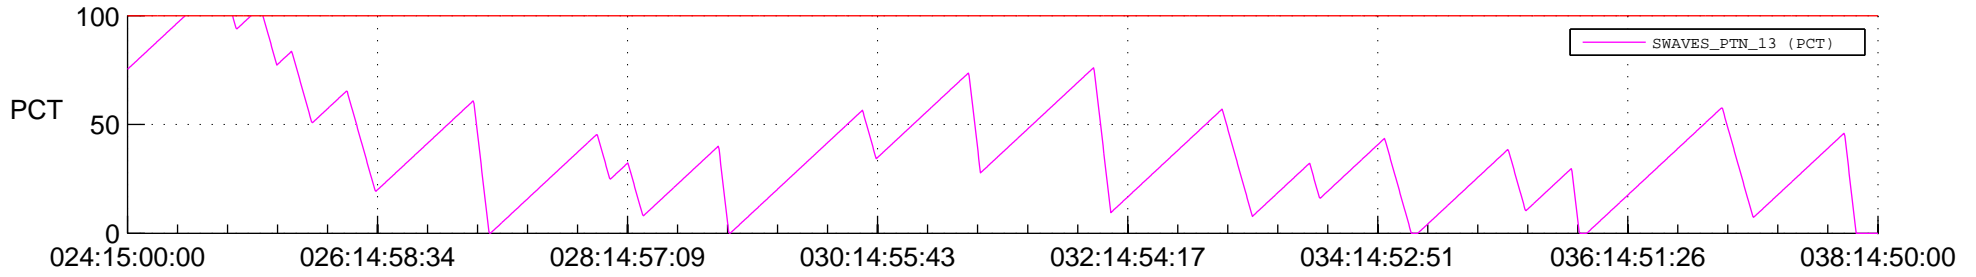

STEREO AHEAD SSR PCT Full Prediction

SWAVES_Percent_Full_Prediction

IMPACT_Percent_Full_Prediction

PLASTIC_Percent_Full_Prediction

Spacecraft_DownLink_Rate