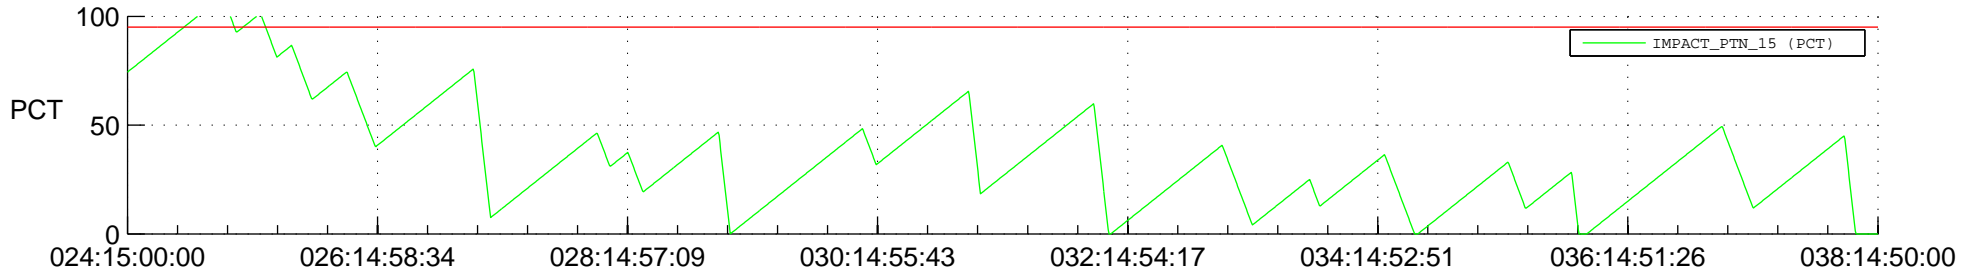

STEREO AHEAD SSR PCT Full Prediction

SWAVES_Percent_Full_Prediction

IMPACT_Percent_Full_Prediction

PLASTIC_Percent_Full_Prediction

Spacecraft_DownLink_Rate