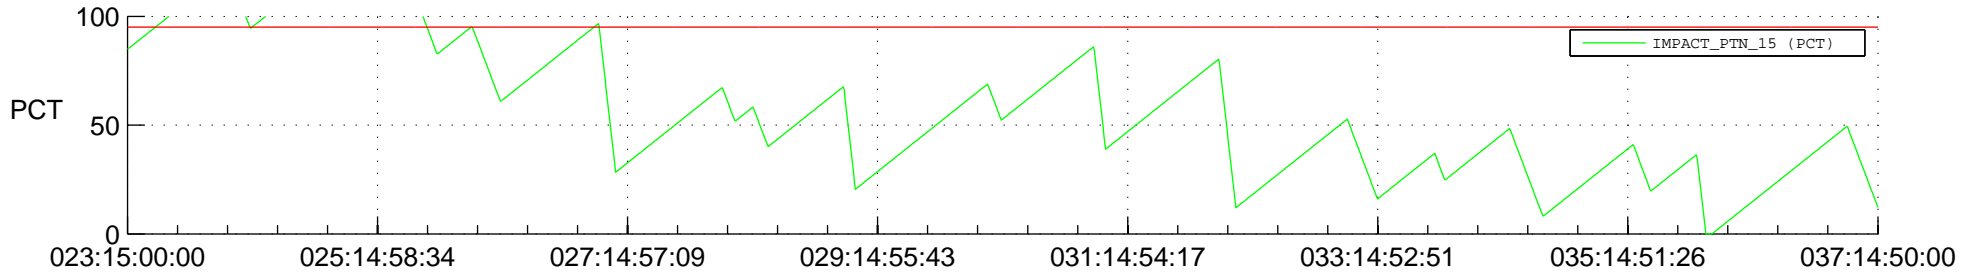

STEREO AHEAD SSR PCT Full Prediction

SWAVES_Percent_Full_Prediction

IMPACT_Percent_Full_Prediction

PLASTIC_Percent_Full_Prediction

Spacecraft_DownLink_Rate

Ground Time (2014:023:15:00:00.000 -2014:037:14:50:00.000)