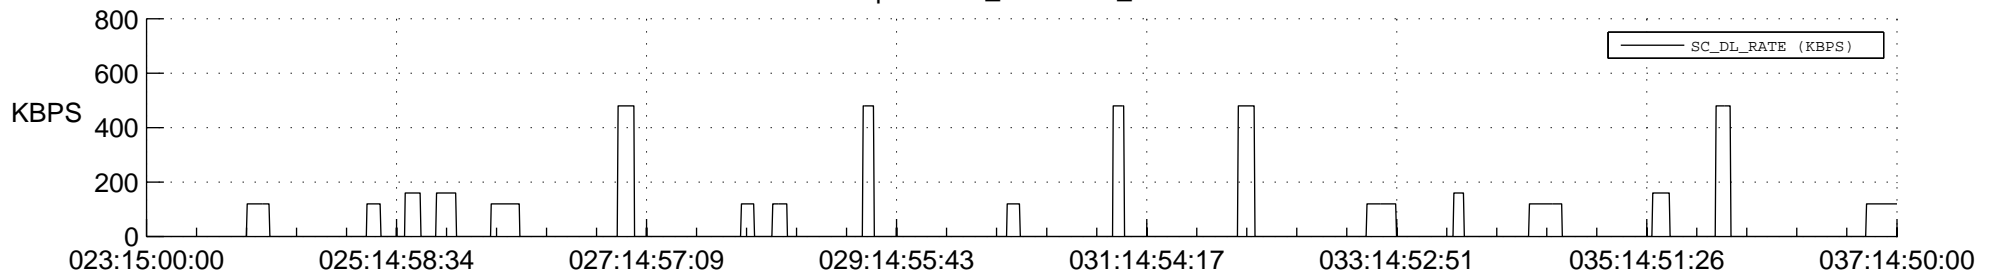

STEREO AHEAD SSR PCT Full Prediction

SWAVES_Percent_Full_Prediction

IMPACT_Percent_Full_Prediction

PLASTIC_Percent_Full_Prediction

Spacecraft_DownLink_Rate

Ground Time (2014:023:15:00:00.000 -2014:037:14:50:00.000)