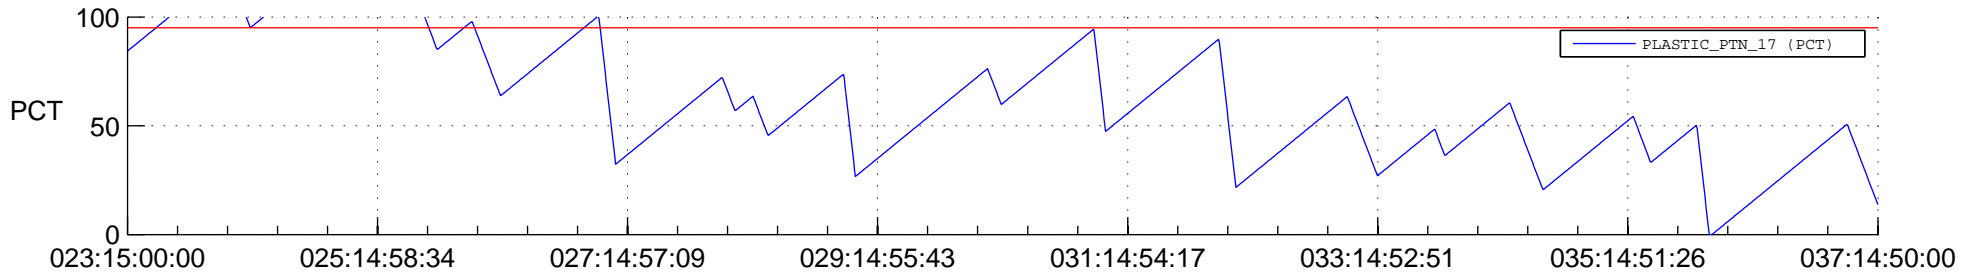

STEREO AHEAD SSR PCT Full Prediction

SWAVES_Percent_Full_Prediction

IMPACT_Percent_Full_Prediction

PLASTIC_Percent_Full_Prediction

Spacecraft_DownLink_Rate

Ground Time (2014:023:15:00:00.000 -2014:037:14:50:00.000)