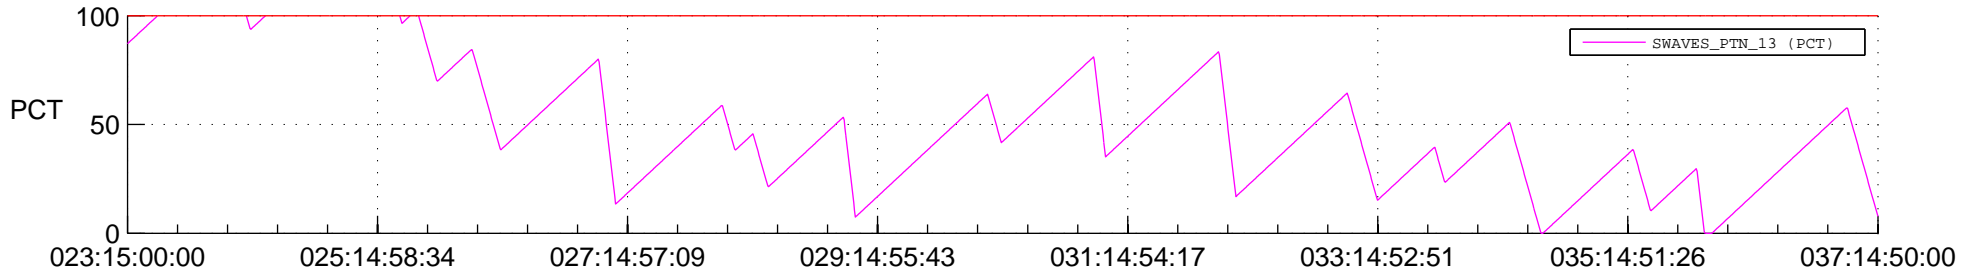

STEREO AHEAD SSR PCT Full Prediction

SWAVES_Percent_Full_Prediction

IMPACT_Percent_Full_Prediction

PLASTIC_Percent_Full_Prediction

Spacecraft_DownLink_Rate

Ground Time (2014:023:15:00:00.000 -2014:037:14:50:00.000)