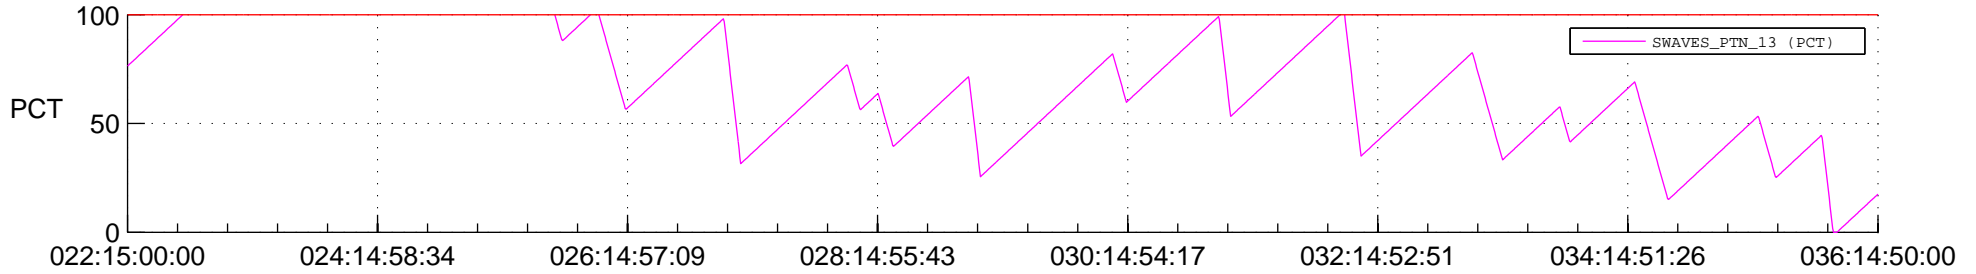

STEREO AHEAD SSR PCT Full Prediction

SWAVES_Percent_Full_Prediction

IMPACT_Percent_Full_Prediction

PLASTIC_Percent_Full_Prediction

Spacecraft_DownLink_Rate

Ground Time (2014:022:15:00:00.000 -2014:036:14:50:00.000)