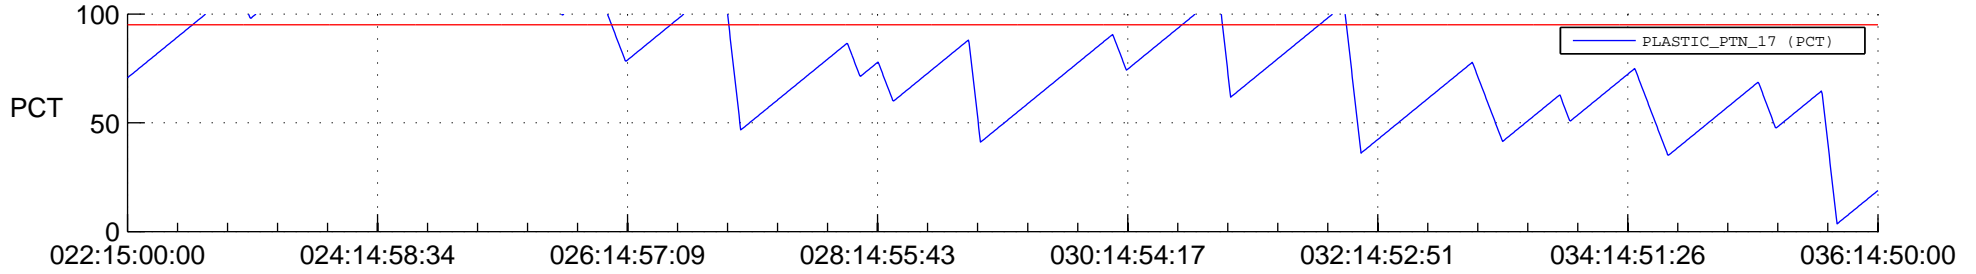

STEREO AHEAD SSR PCT Full Prediction

SWAVES_Percent_Full_Prediction

IMPACT_Percent_Full_Prediction

PLASTIC_Percent_Full_Prediction

Spacecraft_DownLink_Rate

Ground Time (2014:022:15:00:00.000 -2014:036:14:50:00.000)