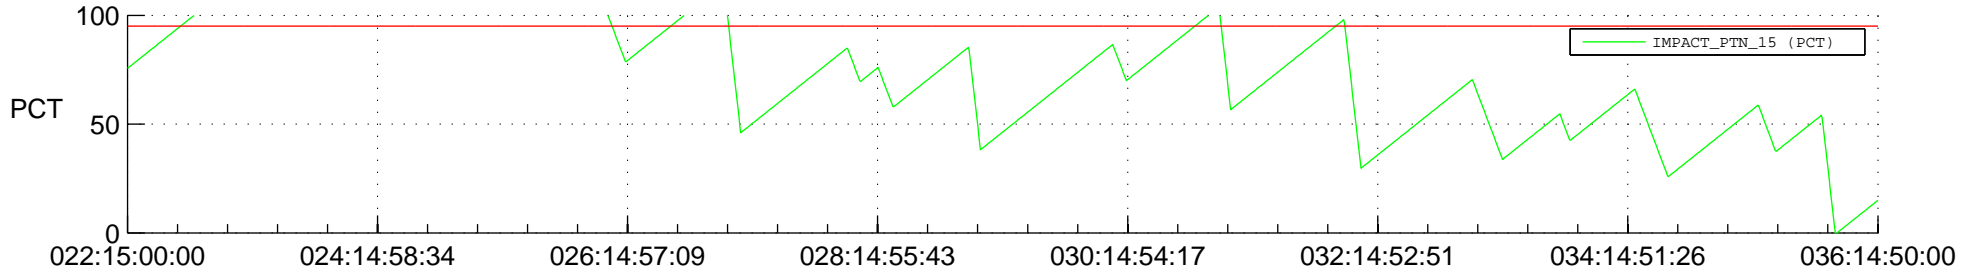

STEREO AHEAD SSR PCT Full Prediction

SWAVES_Percent_Full_Prediction

IMPACT_Percent_Full_Prediction

PLASTIC_Percent_Full_Prediction

Spacecraft_DownLink_Rate

Ground Time (2014:022:15:00:00.000 -2014:036:14:50:00.000)