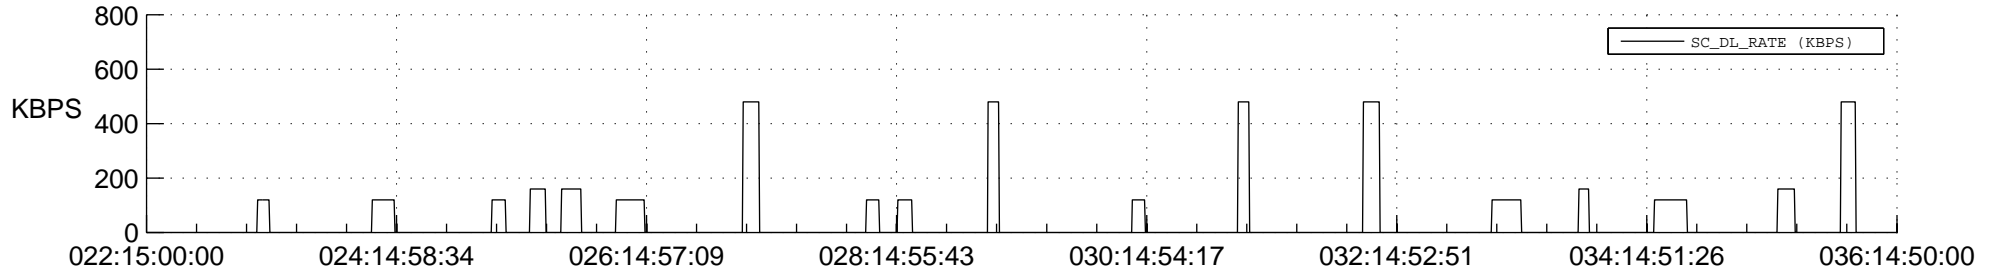

STEREO AHEAD SSR PCT Full Prediction

SWAVES_Percent_Full_Prediction

IMPACT_Percent_Full_Prediction

PLASTIC_Percent_Full_Prediction

Spacecraft_DownLink_Rate

Ground Time (2014:022:15:00:00.000 -2014:036:14:50:00.000)