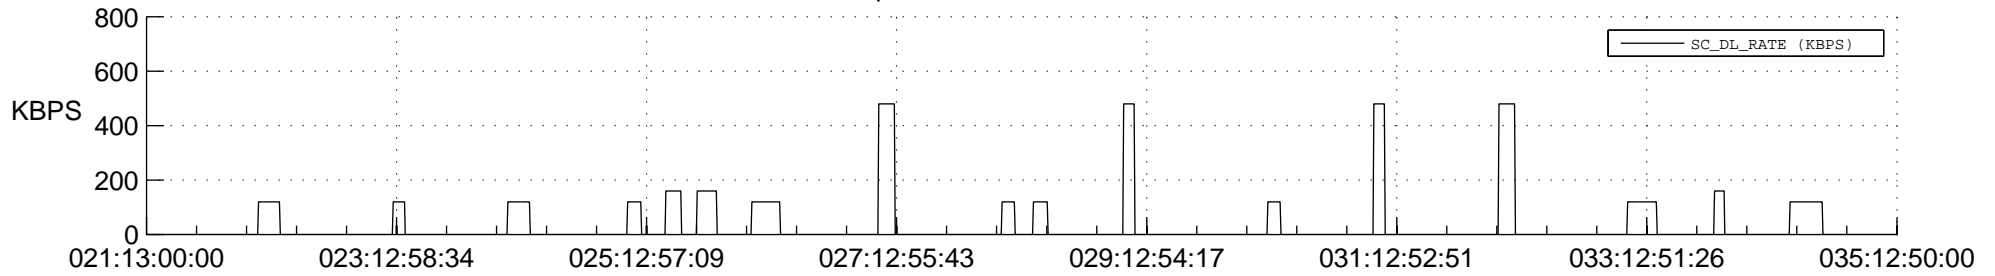

STEREO AHEAD SSR PCT Full Prediction

SWAVES_Percent_Full_Prediction

IMPACT_Percent_Full_Prediction

PLASTIC_Percent_Full_Prediction

Spacecraft_DownLink_Rate

Ground Time (2014:021:13:00:00.000 -2014:035:12:50:00.000)