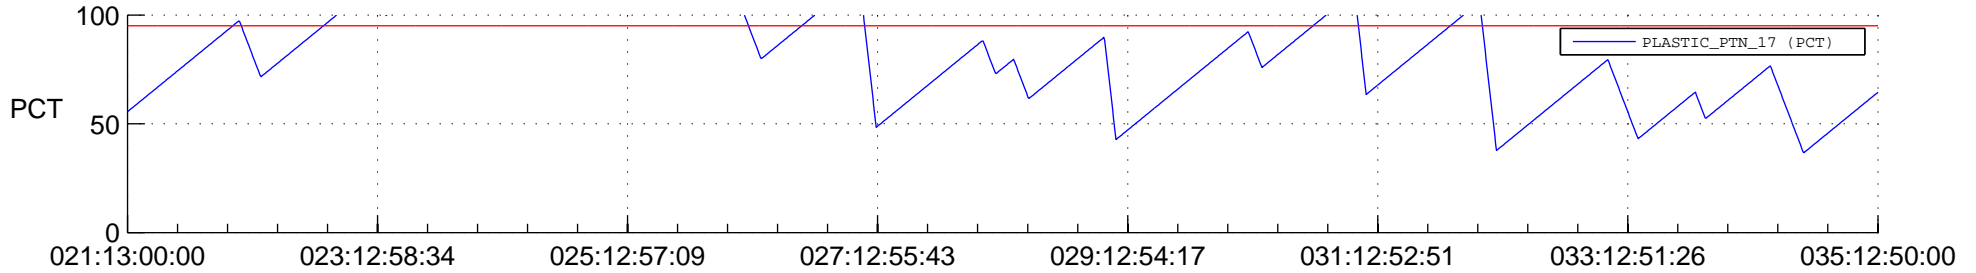

STEREO AHEAD SSR PCT Full Prediction

SWAVES_Percent_Full_Prediction

IMPACT_Percent_Full_Prediction

PLASTIC_Percent_Full_Prediction

Spacecraft_DownLink_Rate

Ground Time (2014:021:13:00:00.000 -2014:035:12:50:00.000)