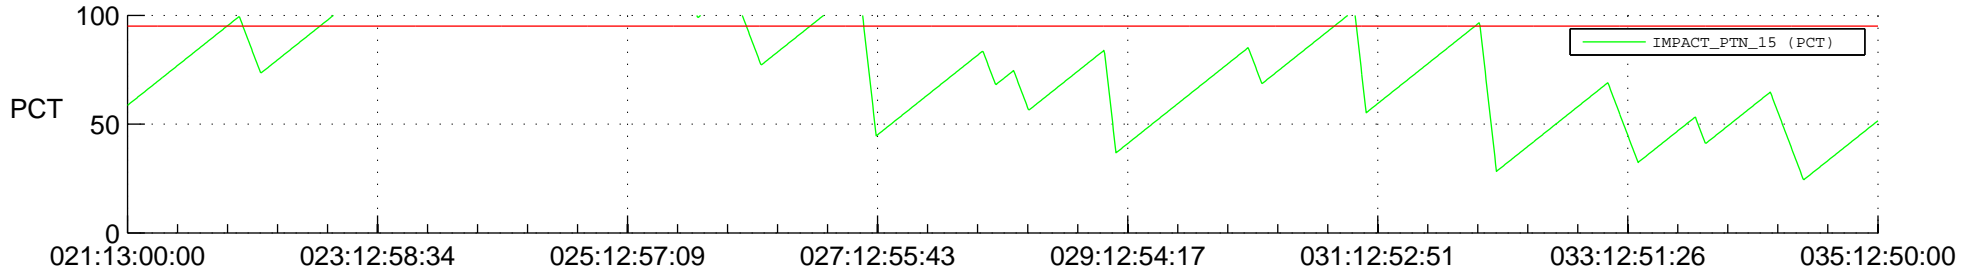

STEREO AHEAD SSR PCT Full Prediction

SWAVES_Percent_Full_Prediction

IMPACT_Percent_Full_Prediction

PLASTIC_Percent_Full_Prediction

Spacecraft_DownLink_Rate

Ground Time (2014:021:13:00:00.000 -2014:035:12:50:00.000)