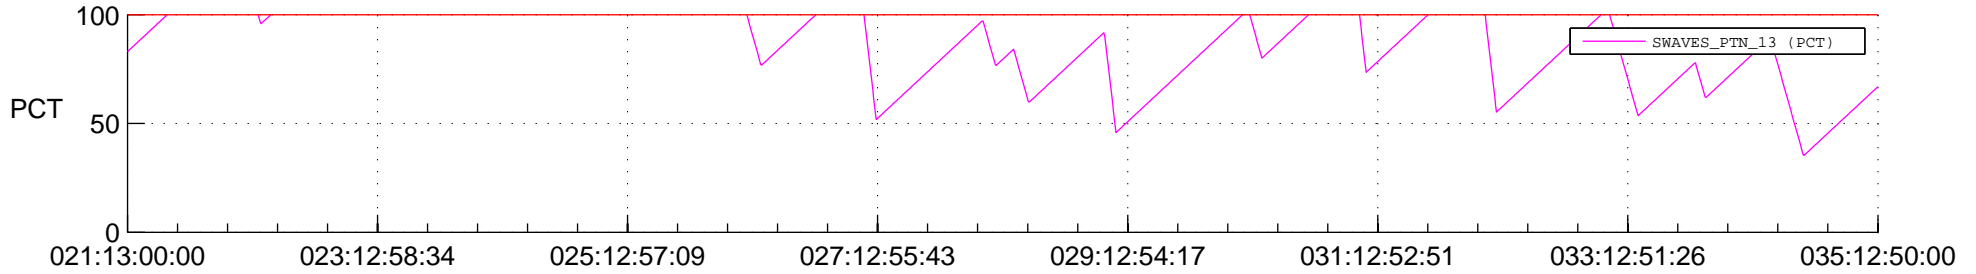

STEREO AHEAD SSR PCT Full Prediction

SWAVES_Percent_Full_Prediction

IMPACT_Percent_Full_Prediction

PLASTIC_Percent_Full_Prediction

Spacecraft_DownLink_Rate

Ground Time (2014:021:13:00:00.000 -2014:035:12:50:00.000)