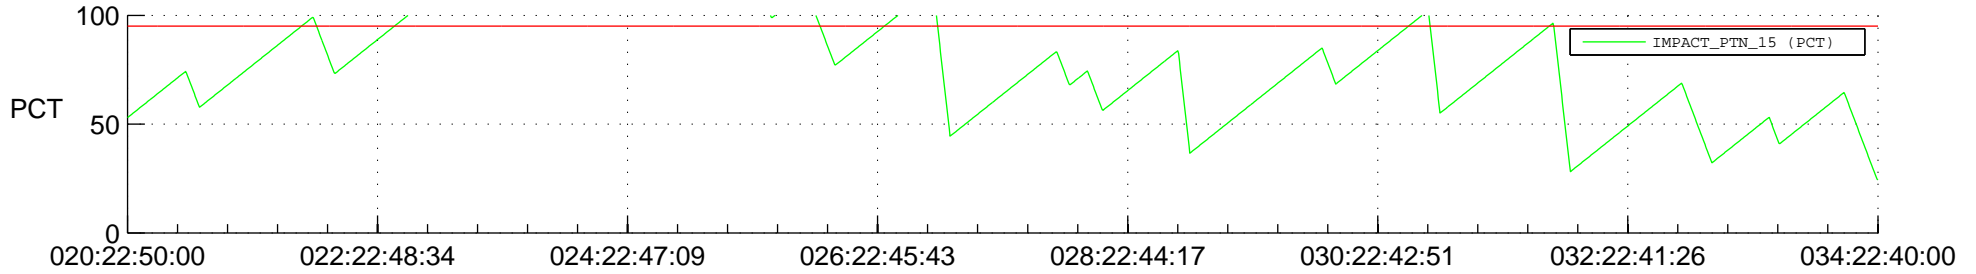

STEREO AHEAD SSR PCT Full Prediction

SWAVES_Percent_Full_Prediction

IMPACT_Percent_Full_Prediction

PLASTIC_Percent_Full_Prediction

Spacecraft_DownLink_Rate