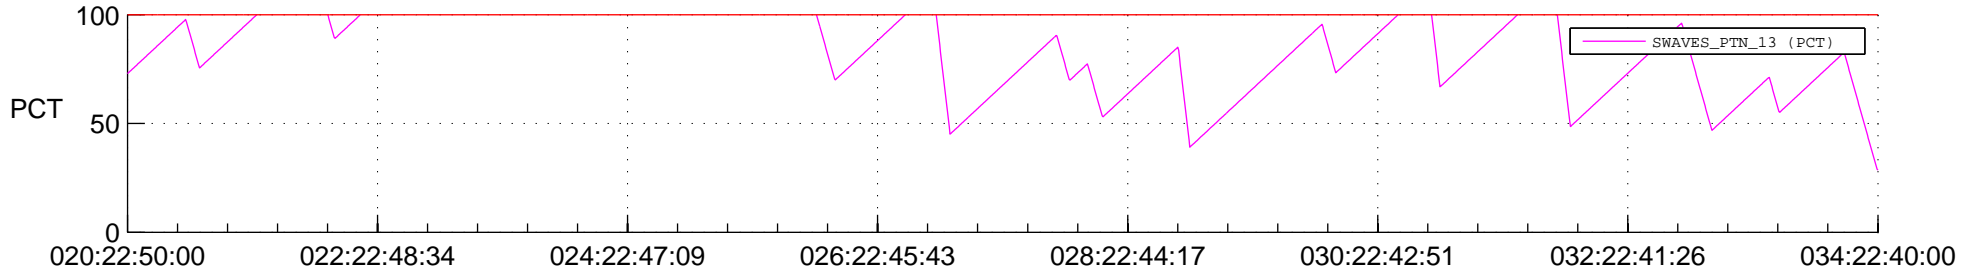

STEREO AHEAD SSR PCT Full Prediction

SWAVES_Percent_Full_Prediction

IMPACT_Percent_Full_Prediction

PLASTIC_Percent_Full_Prediction

Spacecraft_DownLink_Rate