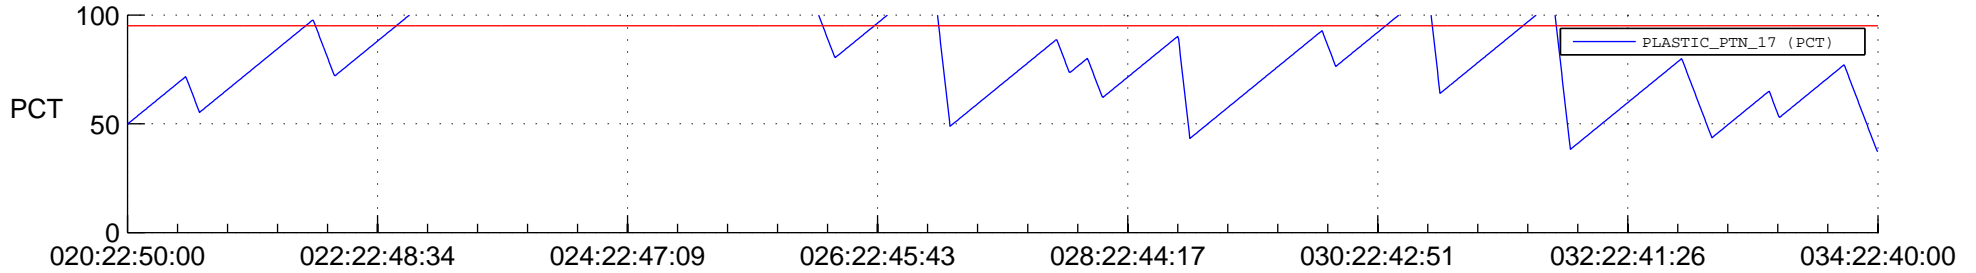

STEREO AHEAD SSR PCT Full Prediction

SWAVES_Percent_Full_Prediction

IMPACT_Percent_Full_Prediction

PLASTIC_Percent_Full_Prediction

Spacecraft_DownLink_Rate