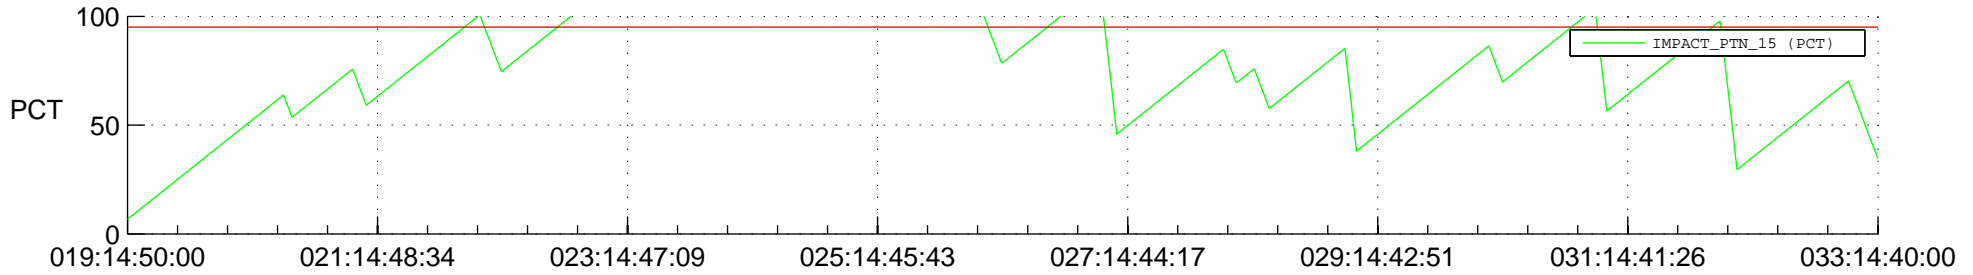

STEREO AHEAD SSR PCT Full Prediction

SWAVES_Percent_Full_Prediction

IMPACT_Percent_Full_Prediction

PLASTIC_Percent_Full_Prediction

Spacecraft_DownLink_Rate