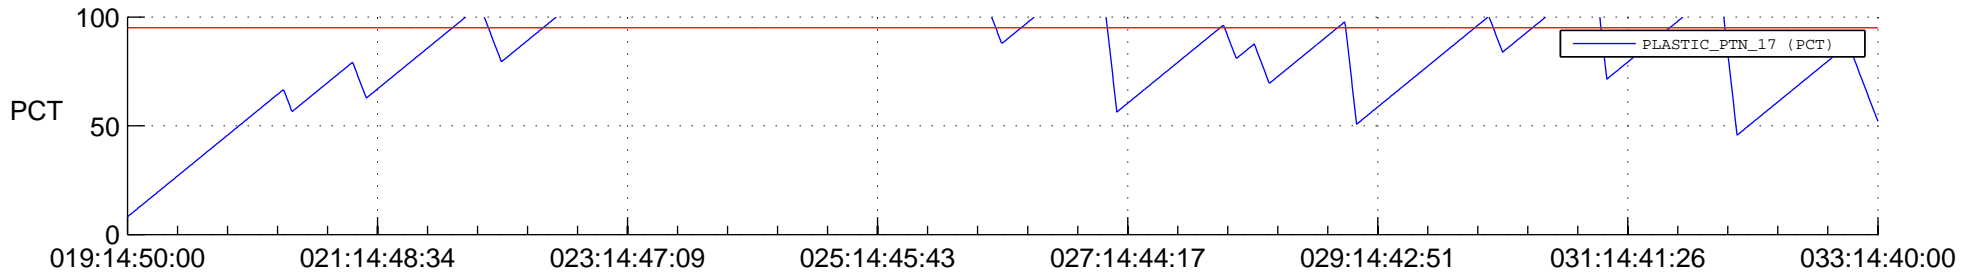

STEREO AHEAD SSR PCT Full Prediction

SWAVES_Percent_Full_Prediction

IMPACT_Percent_Full_Prediction

PLASTIC_Percent_Full_Prediction

Spacecraft_DownLink_Rate