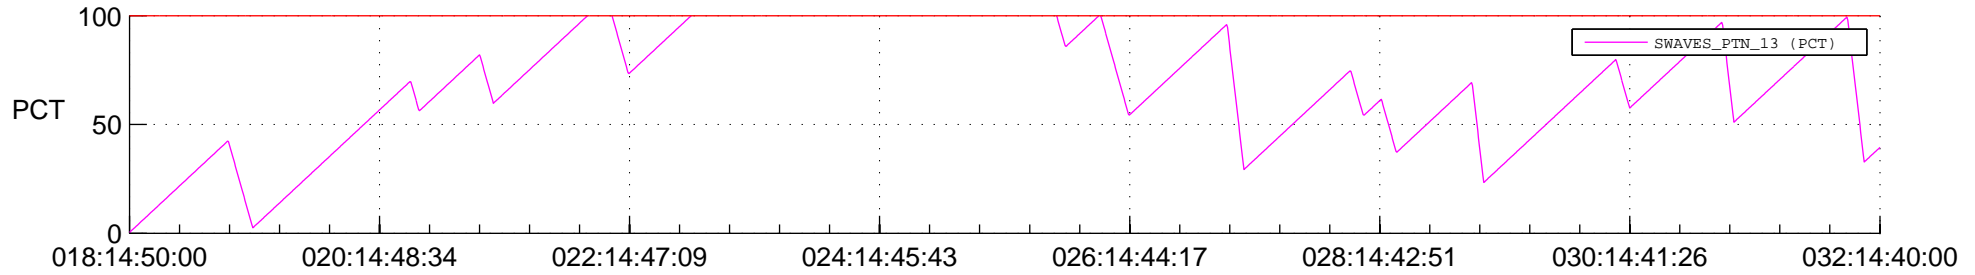

STEREO AHEAD SSR PCT Full Prediction

SWAVES_Percent_Full_Prediction

IMPACT_Percent_Full_Prediction

PLASTIC_Percent_Full_Prediction

Spacecraft_DownLink_Rate