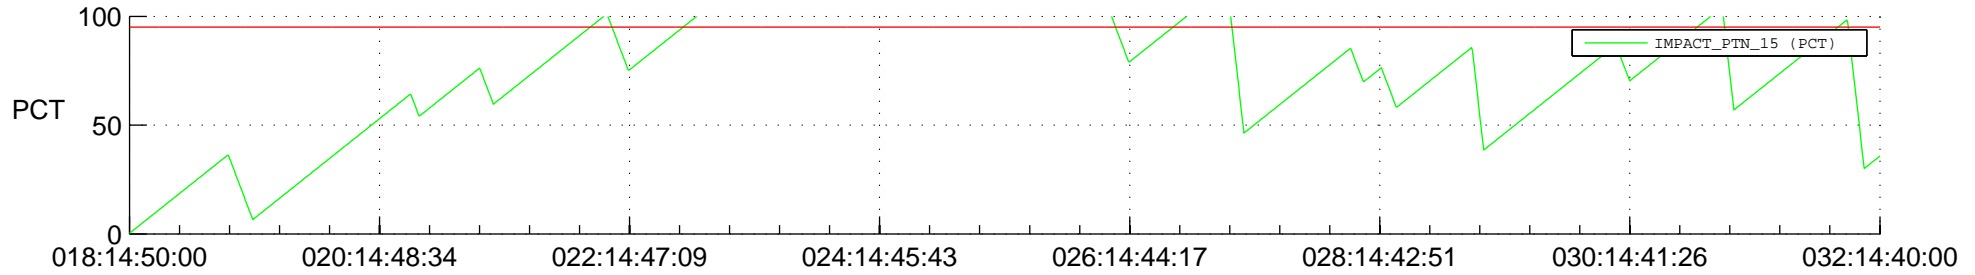

STEREO AHEAD SSR PCT Full Prediction

SWAVES_Percent_Full_Prediction

IMPACT_Percent_Full_Prediction

PLASTIC_Percent_Full_Prediction

Spacecraft_DownLink_Rate