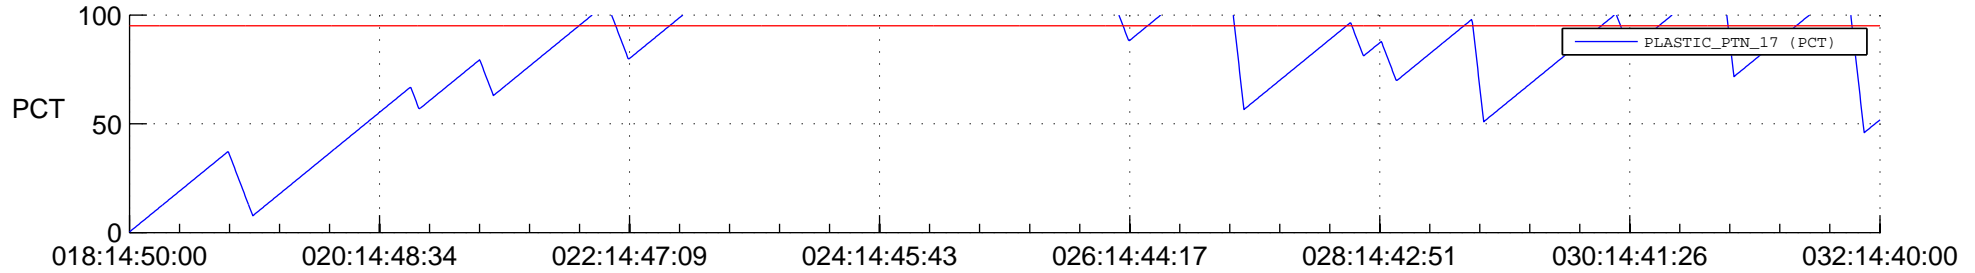

STEREO AHEAD SSR PCT Full Prediction

SWAVES_Percent_Full_Prediction

IMPACT_Percent_Full_Prediction

PLASTIC_Percent_Full_Prediction

Spacecraft_DownLink_Rate