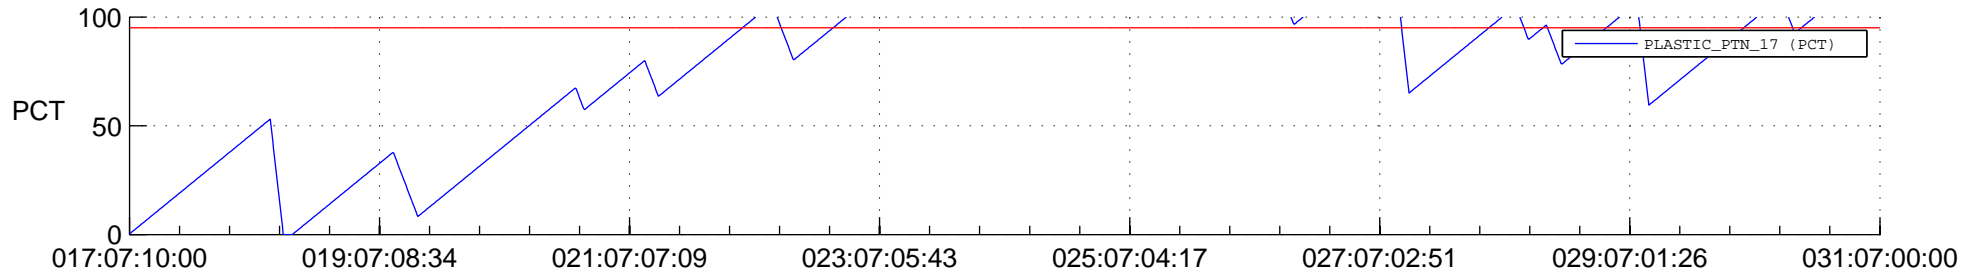

STEREO AHEAD SSR PCT Full Prediction

SWAVES_Percent_Full_Prediction

IMPACT_Percent_Full_Prediction

PLASTIC_Percent_Full_Prediction

Spacecraft_DownLink_Rate