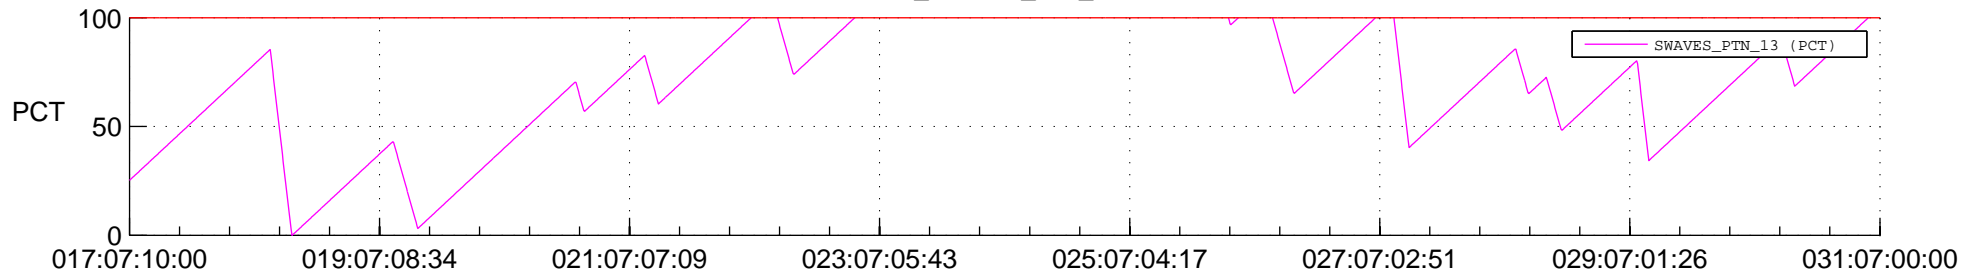

STEREO AHEAD SSR PCT Full Prediction

SWAVES_Percent_Full_Prediction

IMPACT_Percent_Full_Prediction

PLASTIC_Percent_Full_Prediction

Spacecraft_DownLink_Rate