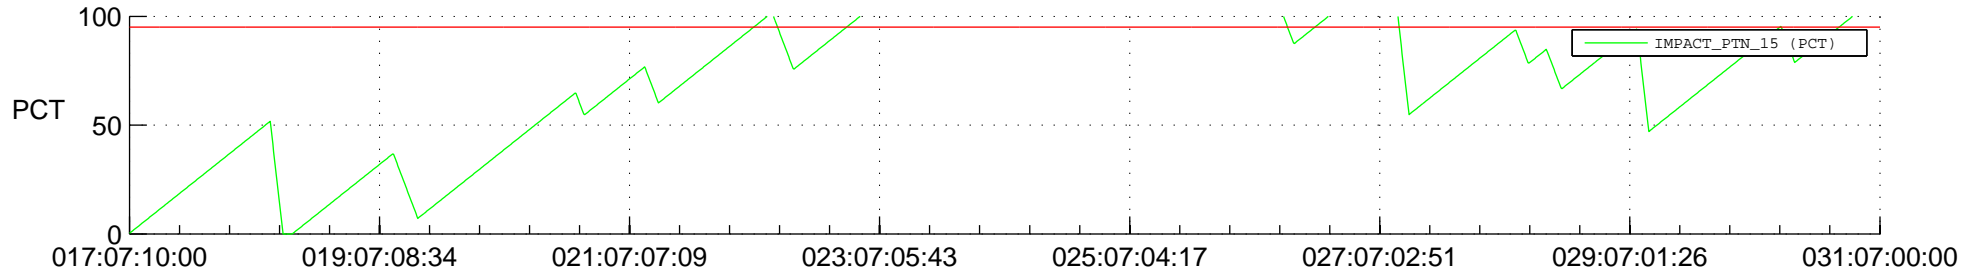

STEREO AHEAD SSR PCT Full Prediction

SWAVES_Percent_Full_Prediction

IMPACT_Percent_Full_Prediction

PLASTIC_Percent_Full_Prediction

Spacecraft_DownLink_Rate