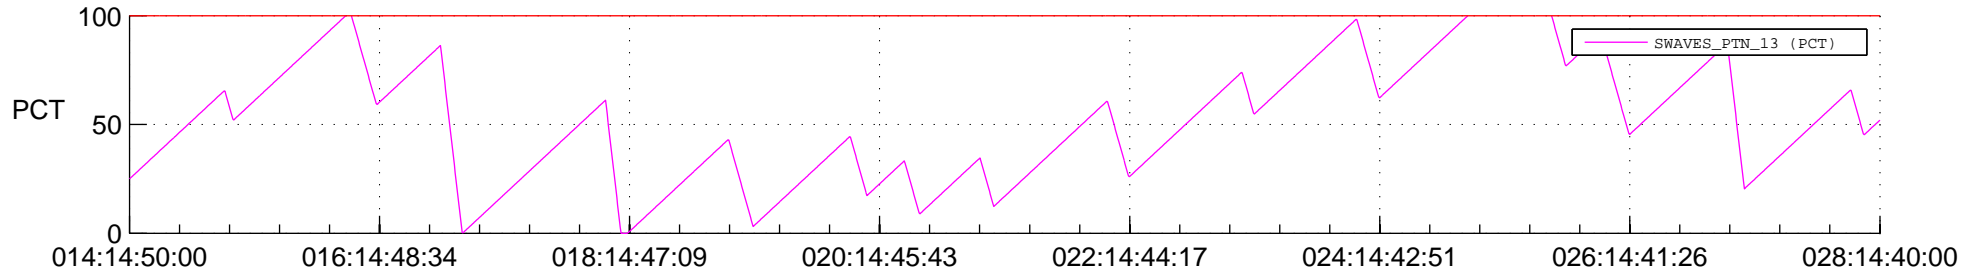

STEREO AHEAD SSR PCT Full Prediction

SWAVES_Percent_Full_Prediction

IMPACT_Percent_Full_Prediction

PLASTIC_Percent_Full_Prediction

Spacecraft_DownLink_Rate

Ground Time (2014:014:14:50:00.000 -2014:028:14:40:00.000)