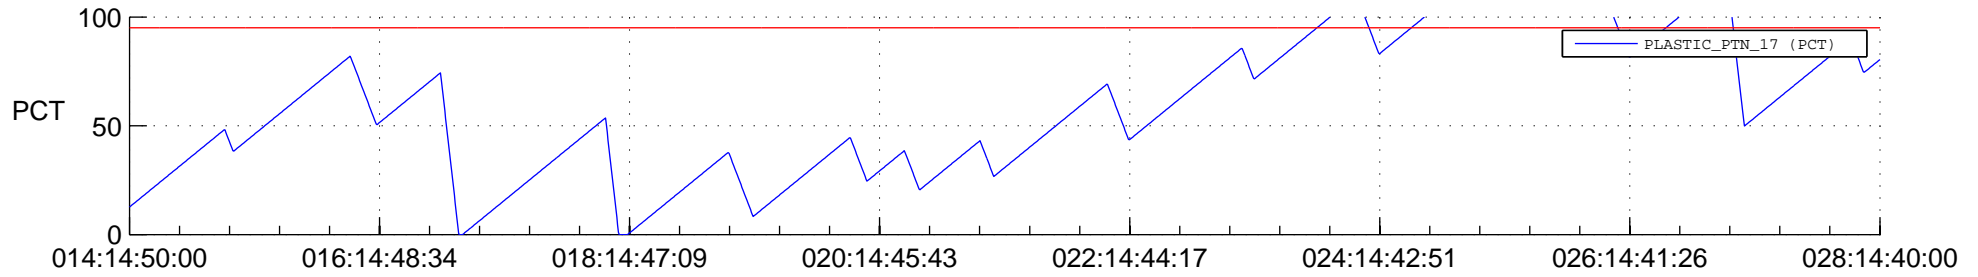

STEREO AHEAD SSR PCT Full Prediction

SWAVES_Percent_Full_Prediction

IMPACT_Percent_Full_Prediction

PLASTIC_Percent_Full_Prediction

Spacecraft_DownLink_Rate

Ground Time (2014:014:14:50:00.000 -2014:028:14:40:00.000)