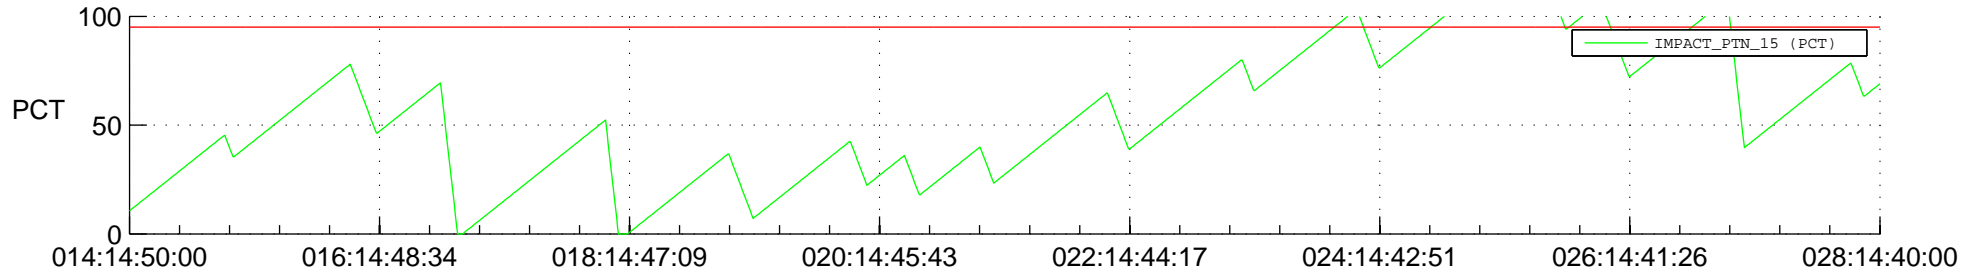

STEREO AHEAD SSR PCT Full Prediction

SWAVES_Percent_Full_Prediction

IMPACT_Percent_Full_Prediction

PLASTIC_Percent_Full_Prediction

Spacecraft_DownLink_Rate

Ground Time (2014:014:14:50:00.000 -2014:028:14:40:00.000)