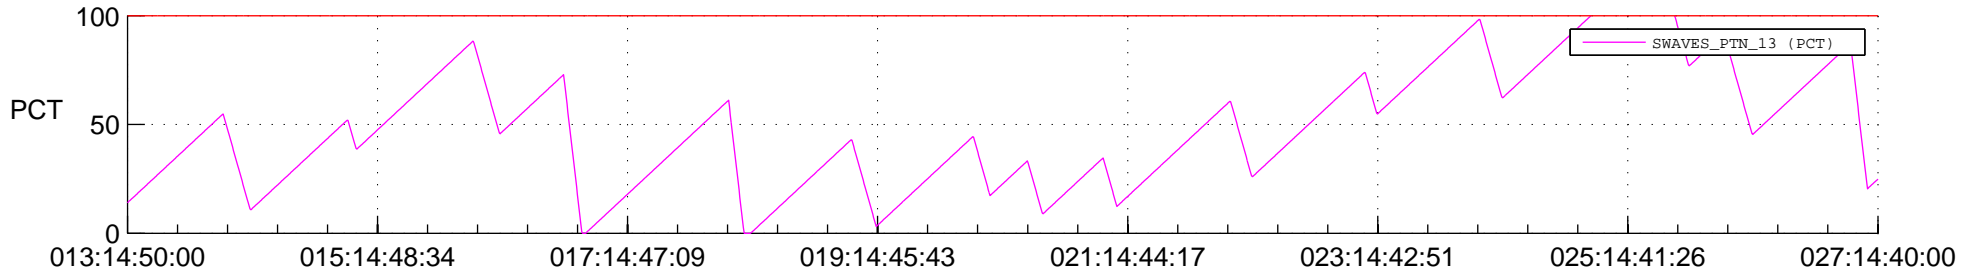

STEREO AHEAD SSR PCT Full Prediction

SWAVES_Percent_Full_Prediction

IMPACT_Percent_Full_Prediction

PLASTIC_Percent_Full_Prediction

Spacecraft_DownLink_Rate

Ground Time (2014:013:14:50:00.000 -2014:027:14:40:00.000)