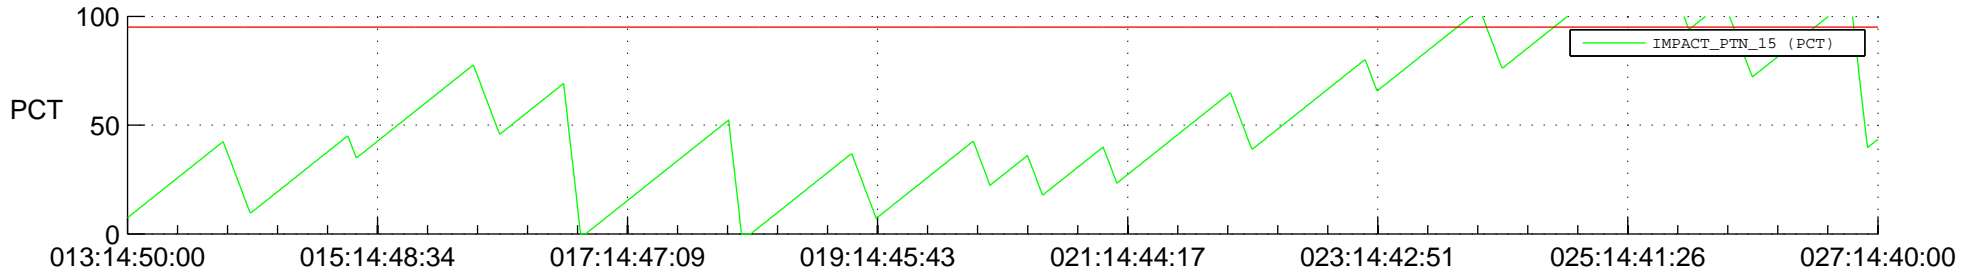

STEREO AHEAD SSR PCT Full Prediction

SWAVES_Percent_Full_Prediction

IMPACT_Percent_Full_Prediction

PLASTIC_Percent_Full_Prediction

Spacecraft_DownLink_Rate

Ground Time (2014:013:14:50:00.000 -2014:027:14:40:00.000)