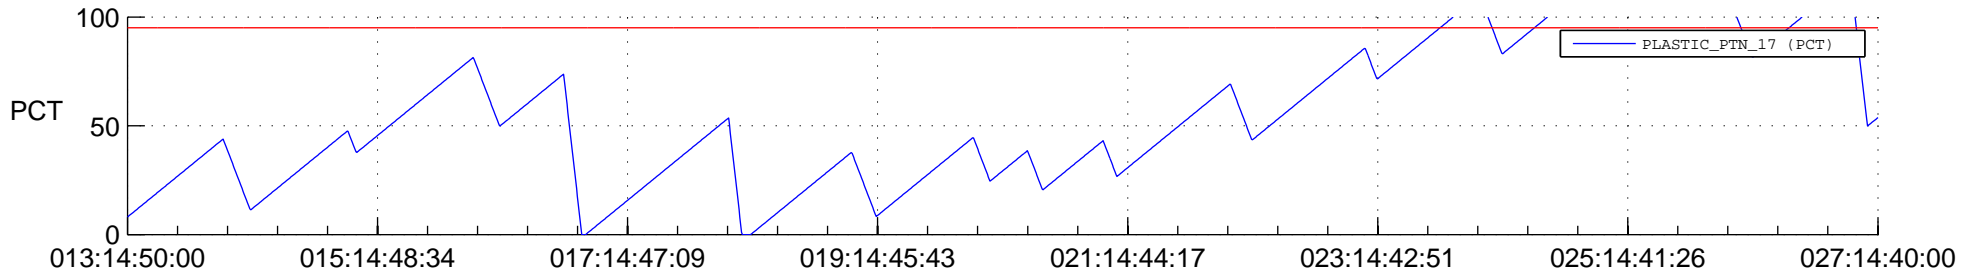

STEREO AHEAD SSR PCT Full Prediction

SWAVES_Percent_Full_Prediction

IMPACT_Percent_Full_Prediction

PLASTIC_Percent_Full_Prediction

Spacecraft_DownLink_Rate

Ground Time (2014:013:14:50:00.000 -2014:027:14:40:00.000)