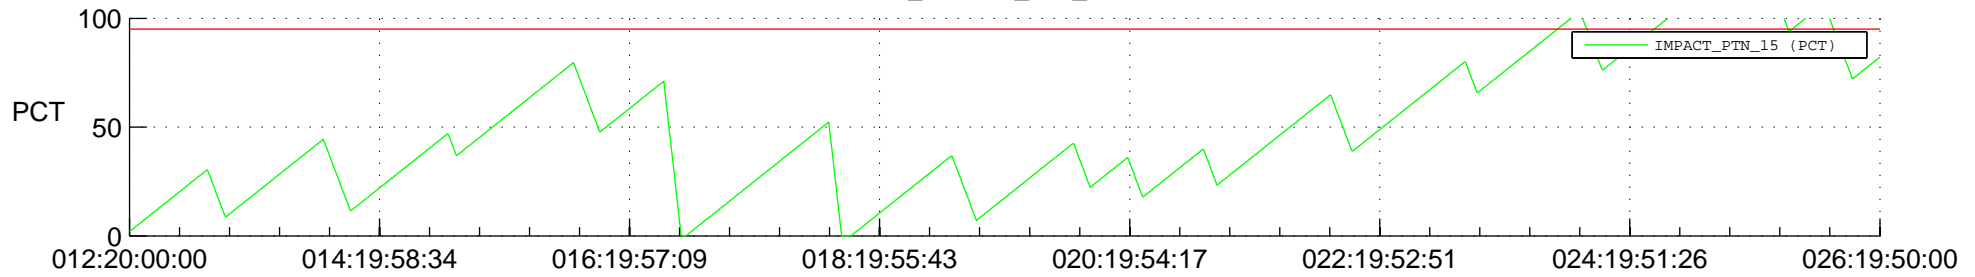

STEREO AHEAD SSR PCT Full Prediction

SWAVES_Percent_Full_Prediction

IMPACT_Percent_Full_Prediction

PLASTIC_Percent_Full_Prediction

Spacecraft_DownLink_Rate