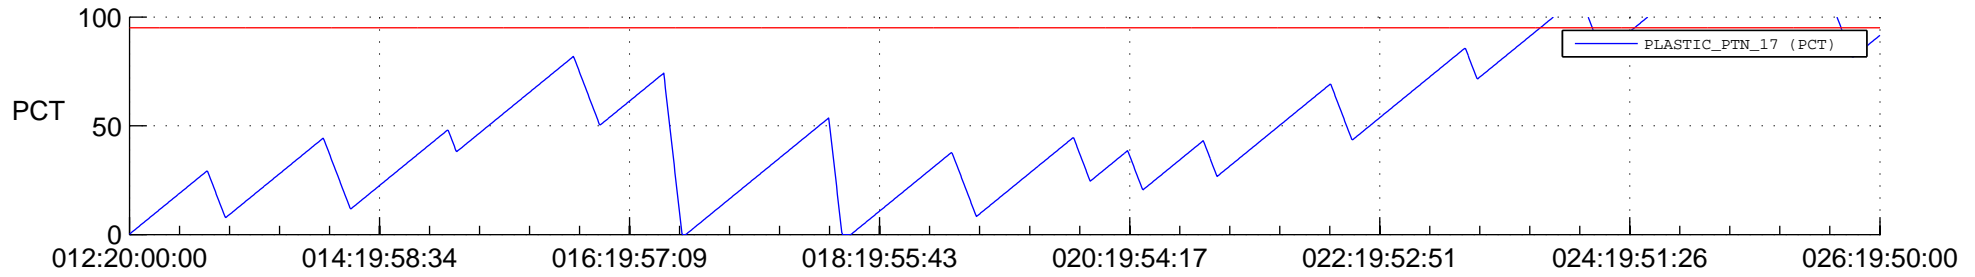

STEREO AHEAD SSR PCT Full Prediction

SWAVES_Percent_Full_Prediction

IMPACT_Percent_Full_Prediction

PLASTIC_Percent_Full_Prediction

Spacecraft_DownLink_Rate