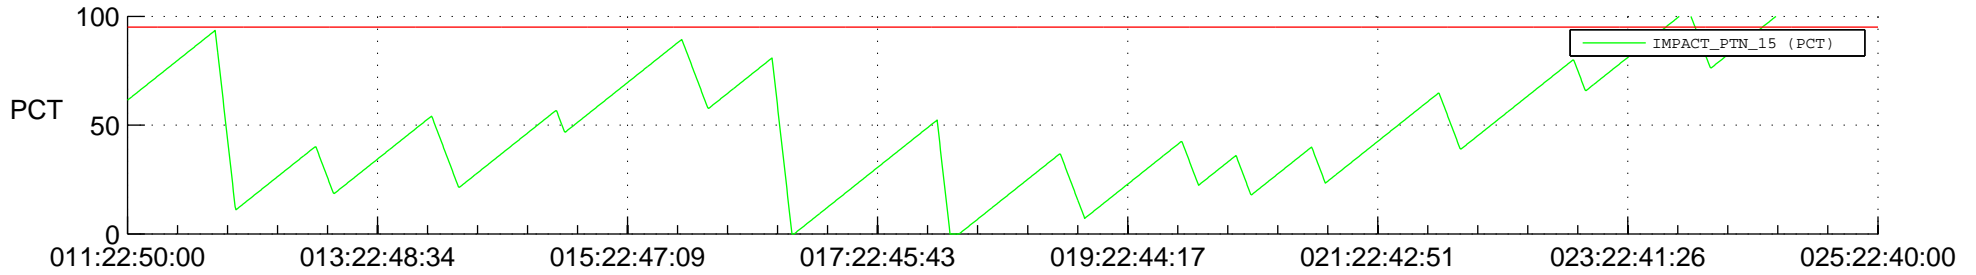

STEREO AHEAD SSR PCT Full Prediction

SWAVES_Percent_Full_Prediction

IMPACT_Percent_Full_Prediction

PLASTIC_Percent_Full_Prediction

Spacecraft_DownLink_Rate