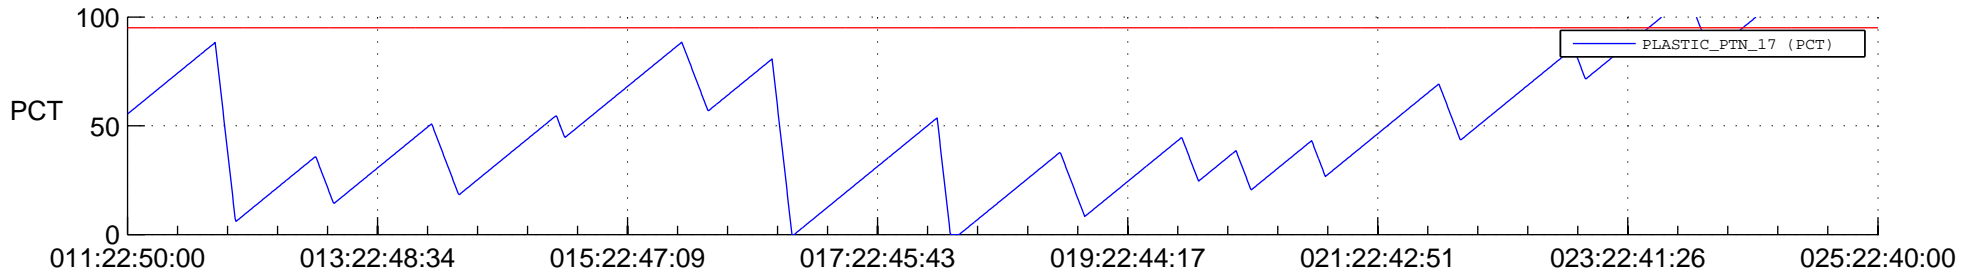

STEREO AHEAD SSR PCT Full Prediction

SWAVES_Percent_Full_Prediction

IMPACT_Percent_Full_Prediction

PLASTIC_Percent_Full_Prediction

Spacecraft_DownLink_Rate