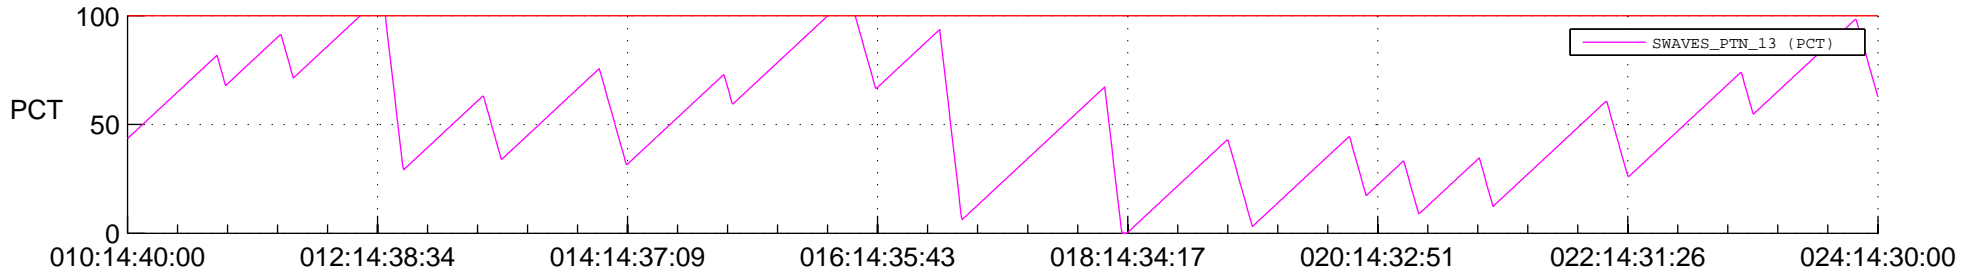

STEREO AHEAD SSR PCT Full Prediction

SWAVES_Percent_Full_Prediction

IMPACT_Percent_Full_Prediction

PLASTIC_Percent_Full_Prediction

Spacecraft_DownLink_Rate