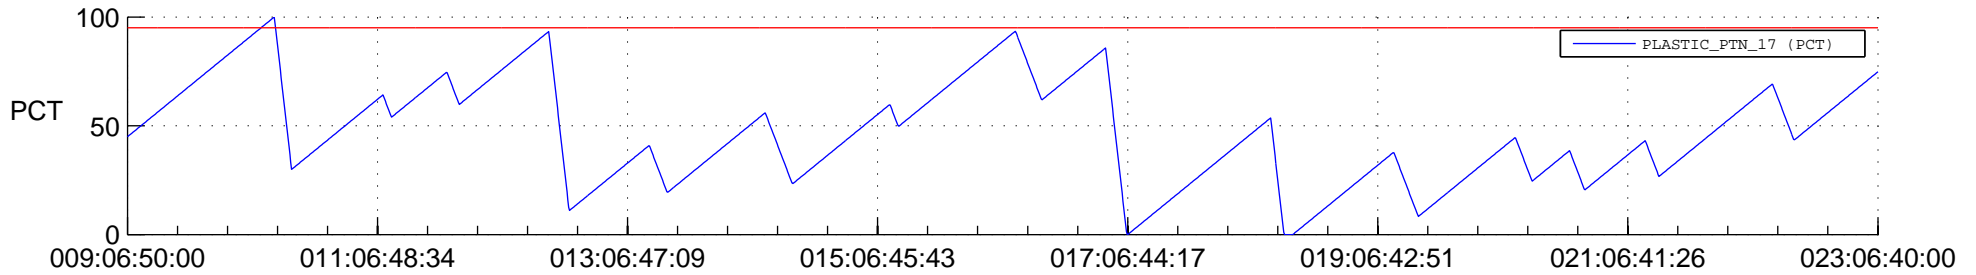

PLASTIC_Percent_Full_Prediction