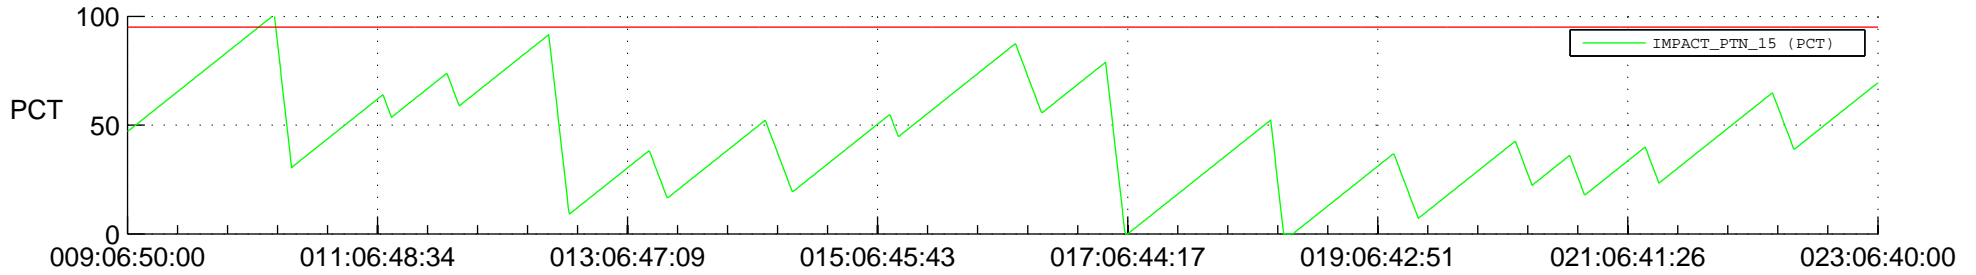

IMPACT_Percent_Full_Prediction