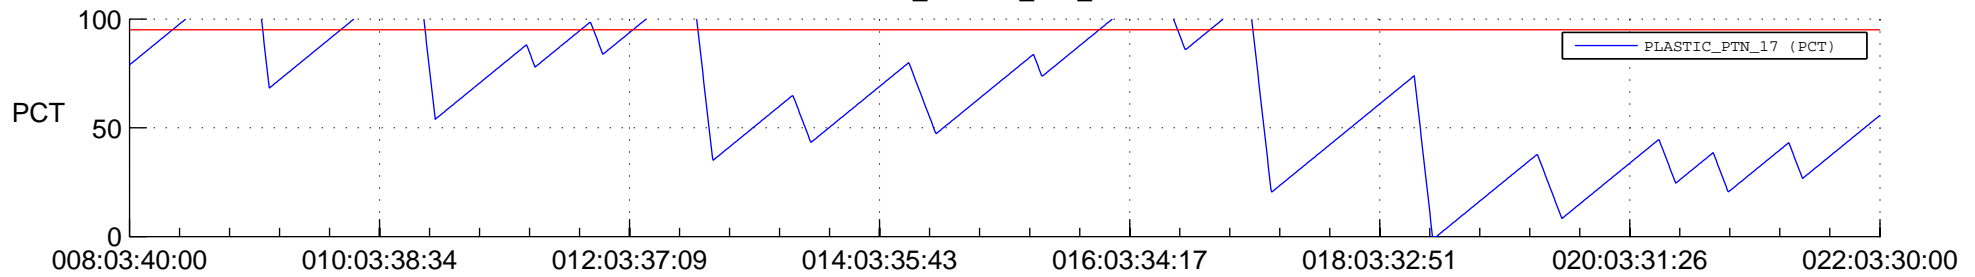

# STEREO AHEAD SSR PCT Full Prediction

## SWAVES\_Percent\_Full\_Prediction

## Spacecraft\_DownLink\_Rate

Ground Time (2014:08:03:40:00.000 -2014:022:03:30:00.000)