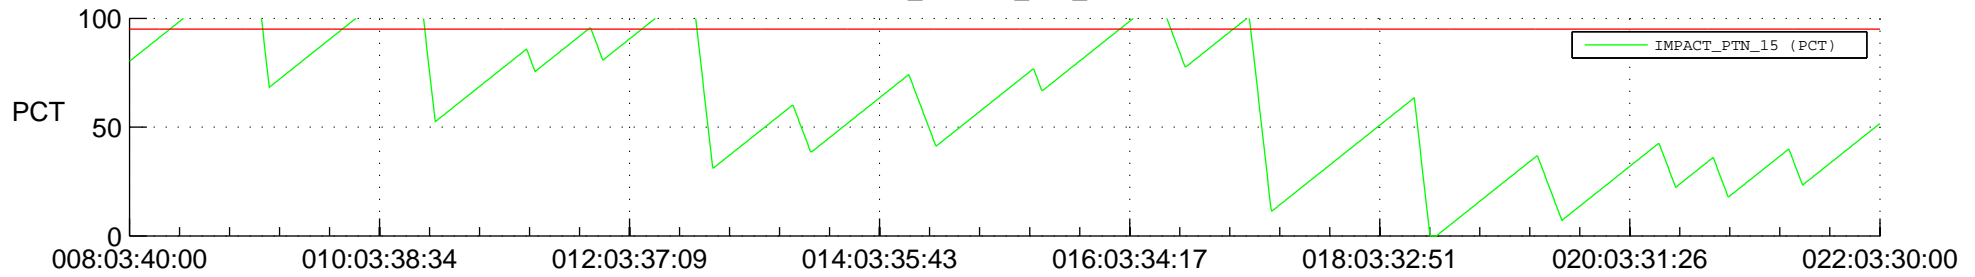

IMPACT_Percent_Full_Prediction