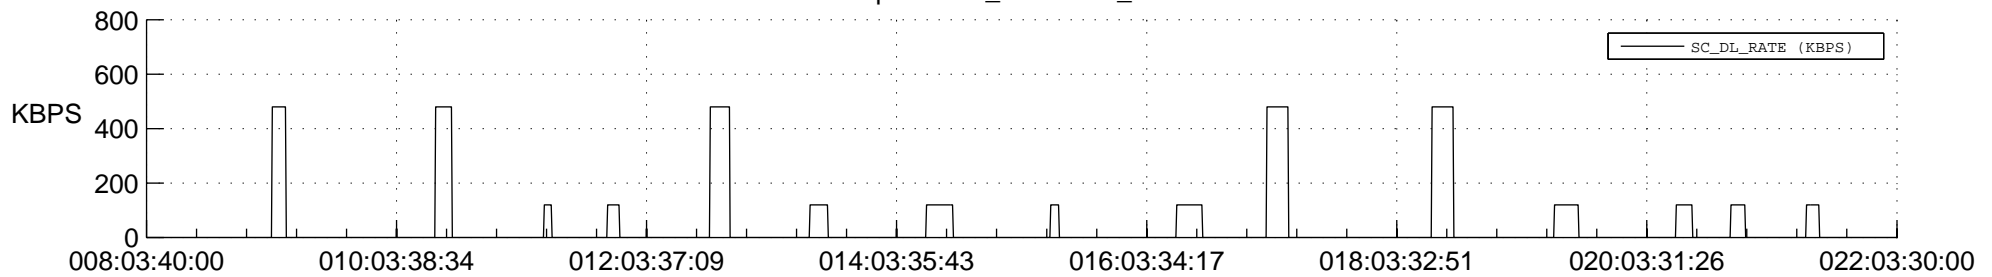

## Spacecraft\_DownLink\_Rate

Ground Time (2014:08:03:40:00.000 -2014:022:03:30:00.000)