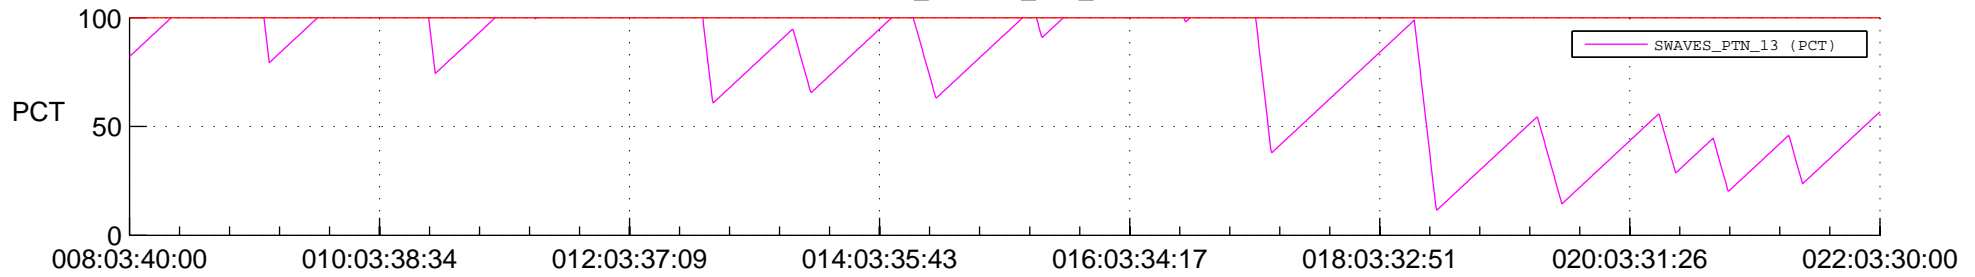

## SWAVES\_Percent\_Full\_Prediction

## Spacecraft\_DownLink\_Rate

Ground Time (2014:08:03:40:00.000 -2014:022:03:30:00.000)