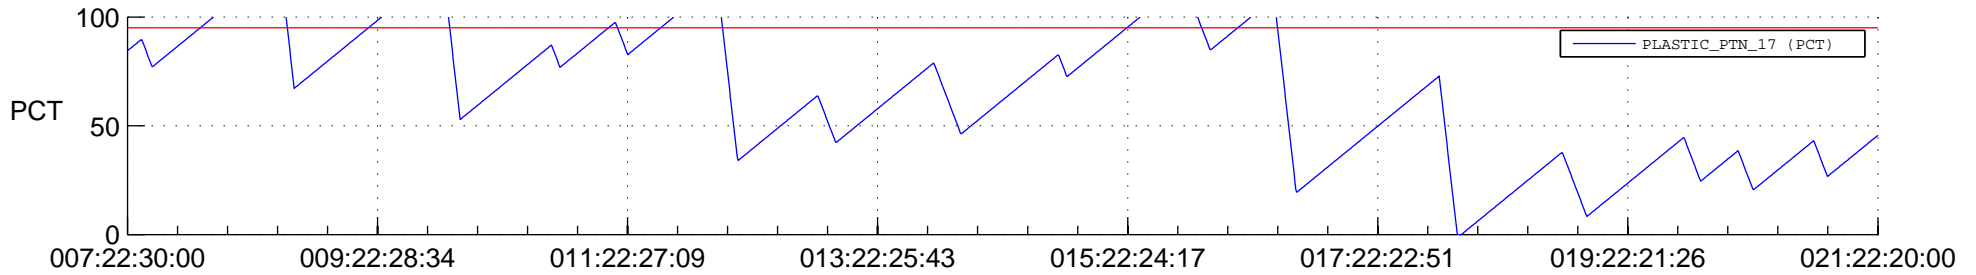

STEREO AHEAD SSR PCT Full Prediction

SWAVES_Percent_Full_Prediction

IMPACT_Percent_Full_Prediction

PLASTIC_Percent_Full_Prediction

Spacecraft_DownLink_Rate

Ground Time (2014:007:22:30:00.000 -2014:021:22:20:00.000)