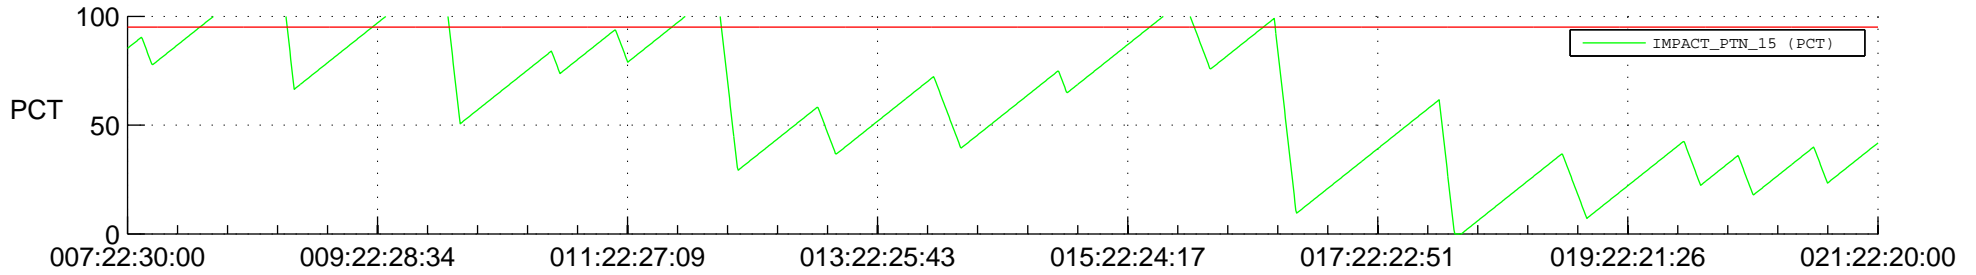

STEREO AHEAD SSR PCT Full Prediction

SWAVES_Percent_Full_Prediction

IMPACT_Percent_Full_Prediction

PLASTIC_Percent_Full_Prediction

Spacecraft_DownLink_Rate

Ground Time (2014:007:22:30:00.000 -2014:021:22:20:00.000)