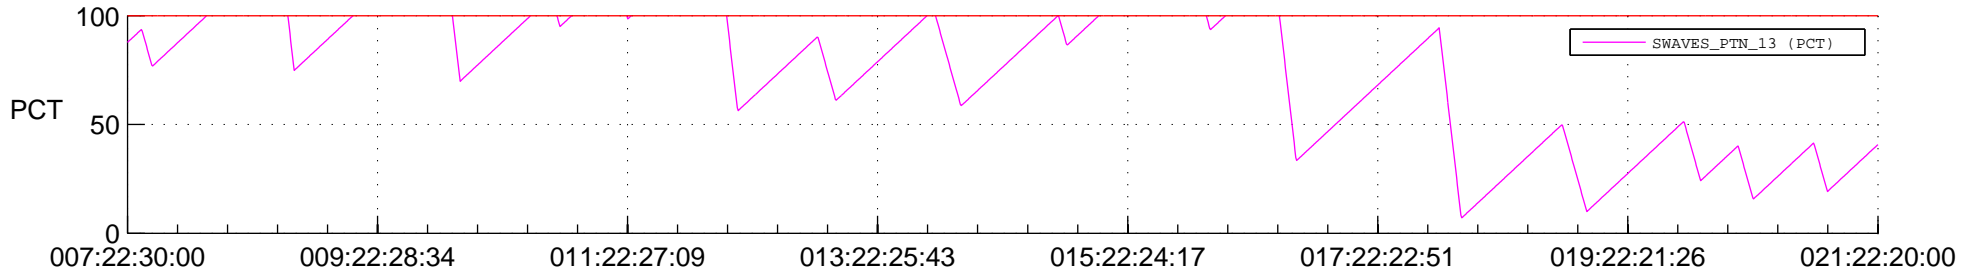

STEREO AHEAD SSR PCT Full Prediction

SWAVES_Percent_Full_Prediction

IMPACT_Percent_Full_Prediction

PLASTIC_Percent_Full_Prediction

Spacecraft_DownLink_Rate

Ground Time (2014:007:22:30:00.000 -2014:021:22:20:00.000)