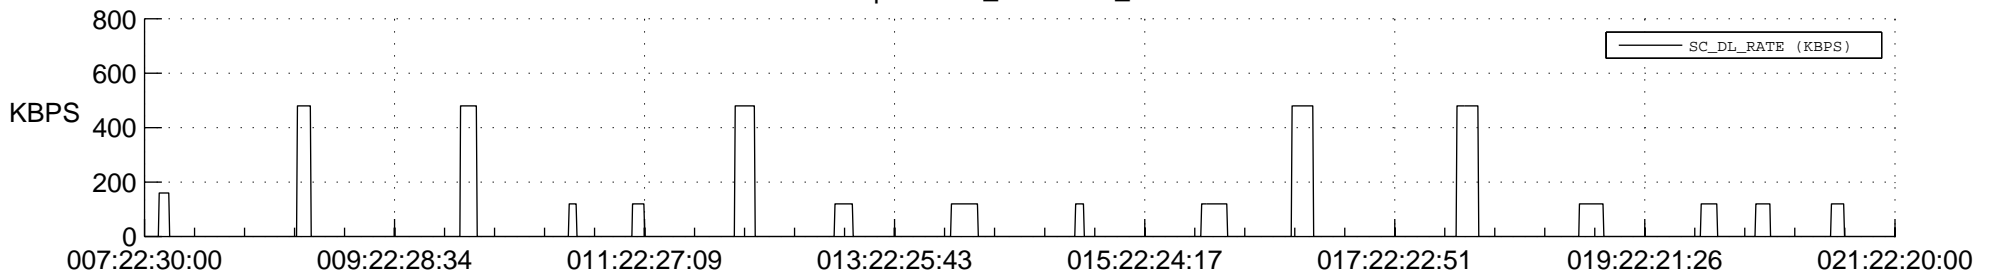

STEREO AHEAD SSR PCT Full Prediction

SWAVES_Percent_Full_Prediction

IMPACT_Percent_Full_Prediction

PLASTIC_Percent_Full_Prediction

Spacecraft_DownLink_Rate

Ground Time (2014:007:22:30:00.000 -2014:021:22:20:00.000)