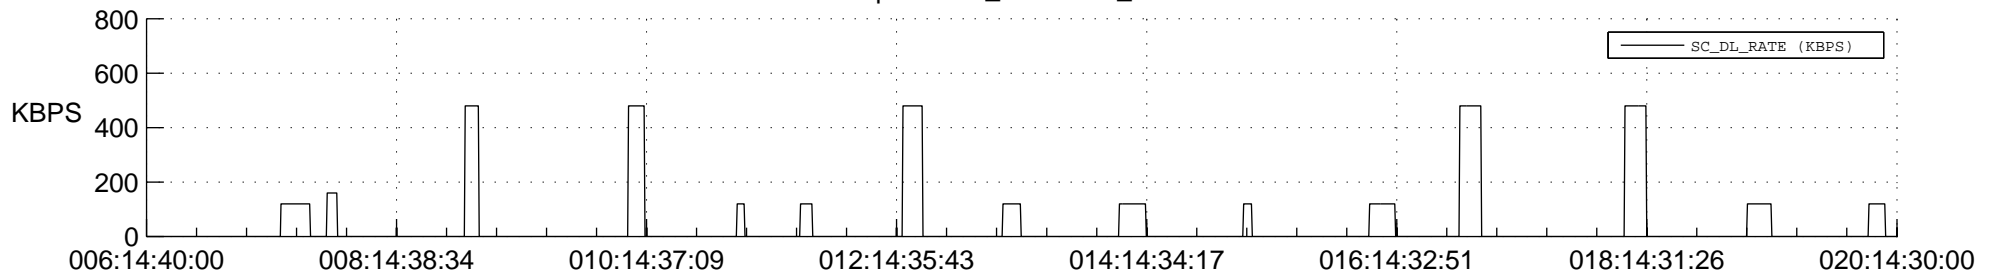

STEREO AHEAD SSR PCT Full Prediction

SWAVES_Percent_Full_Prediction

IMPACT_Percent_Full_Prediction

PLASTIC_Percent_Full_Prediction

Spacecraft_DownLink_Rate

Ground Time (2014:006:14:40:00.000 -2014:020:14:30:00.000)