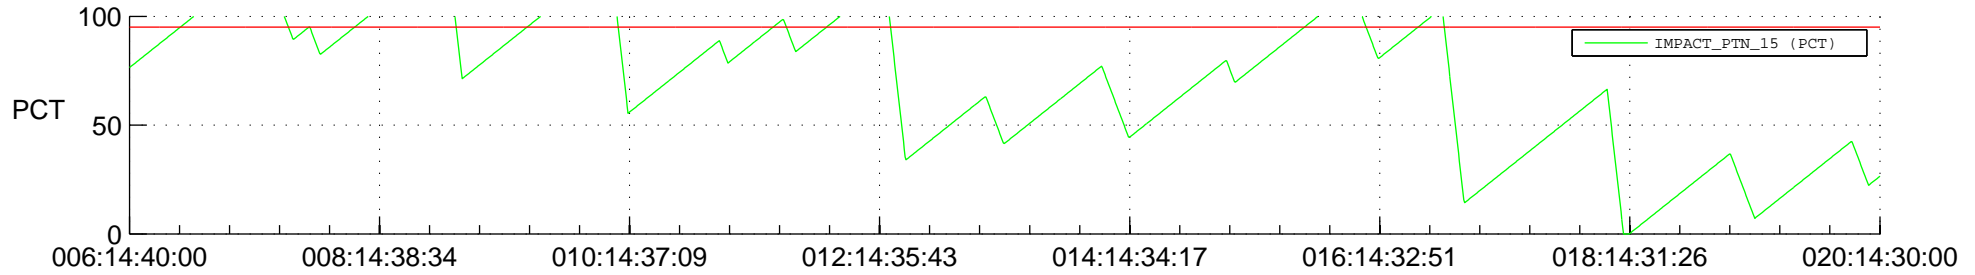

STEREO AHEAD SSR PCT Full Prediction

SWAVES_Percent_Full_Prediction

IMPACT_Percent_Full_Prediction

PLASTIC_Percent_Full_Prediction

Spacecraft_DownLink_Rate

Ground Time (2014:006:14:40:00.000 -2014:020:14:30:00.000)