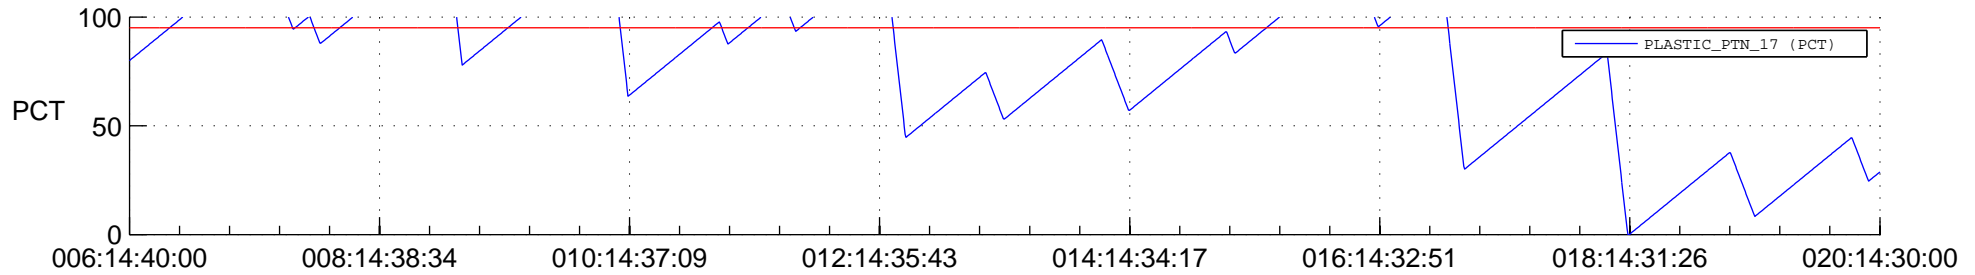

STEREO AHEAD SSR PCT Full Prediction

SWAVES_Percent_Full_Prediction

IMPACT_Percent_Full_Prediction

PLASTIC_Percent_Full_Prediction

Spacecraft_DownLink_Rate

Ground Time (2014:006:14:40:00.000 -2014:020:14:30:00.000)