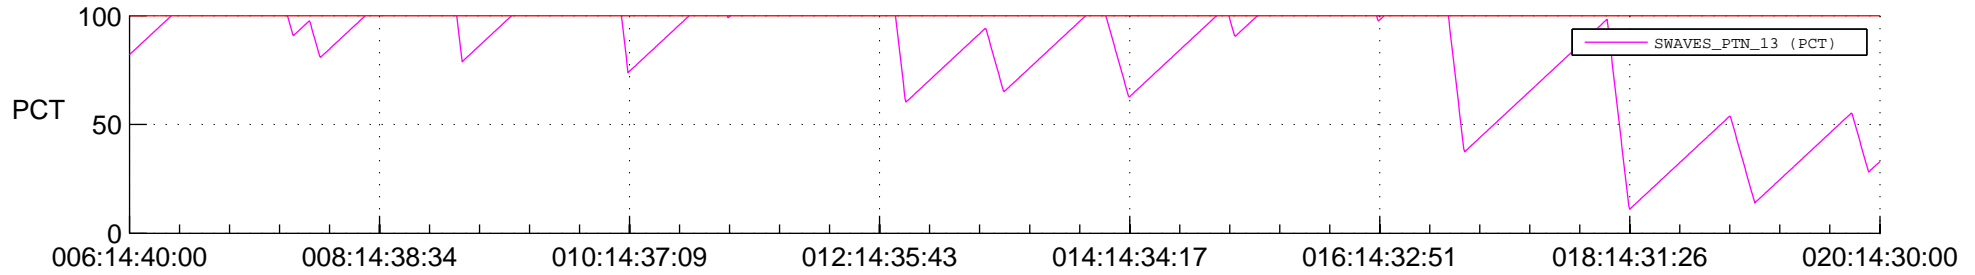

STEREO AHEAD SSR PCT Full Prediction

SWAVES_Percent_Full_Prediction

IMPACT_Percent_Full_Prediction

PLASTIC_Percent_Full_Prediction

Spacecraft_DownLink_Rate

Ground Time (2014:006:14:40:00.000 -2014:020:14:30:00.000)