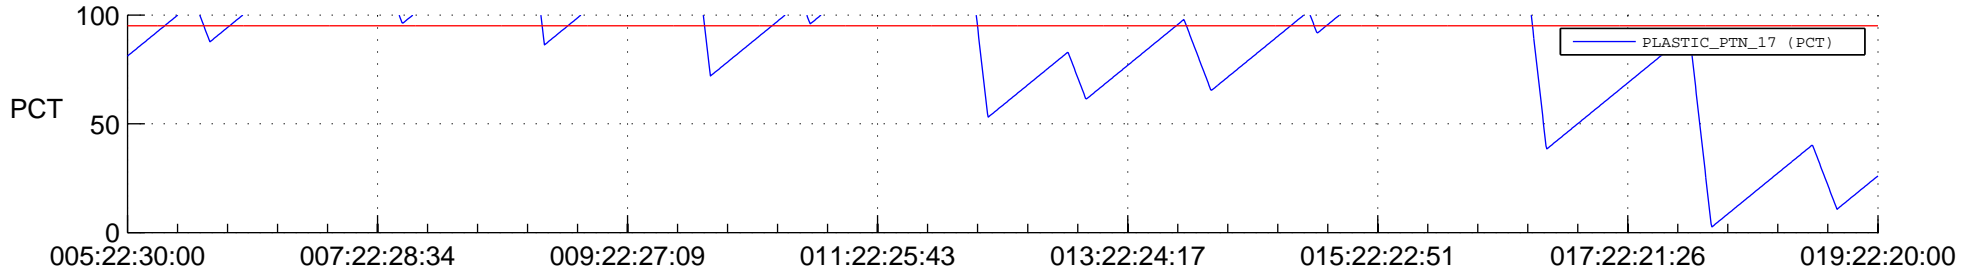

STEREO AHEAD SSR PCT Full Prediction

SWAVES_Percent_Full_Prediction

IMPACT_Percent_Full_Prediction

PLASTIC_Percent_Full_Prediction

Spacecraft_DownLink_Rate