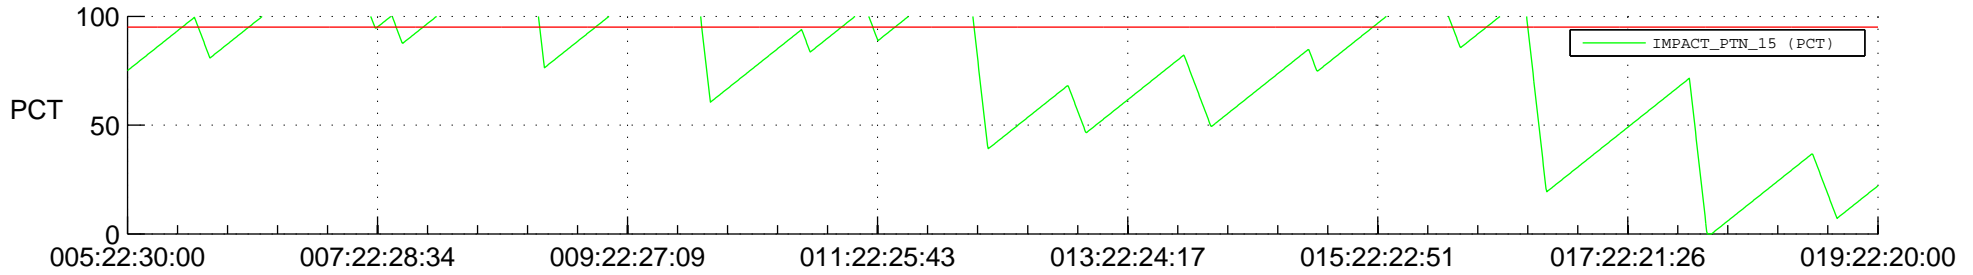

STEREO AHEAD SSR PCT Full Prediction

SWAVES_Percent_Full_Prediction

IMPACT_Percent_Full_Prediction

PLASTIC_Percent_Full_Prediction

Spacecraft_DownLink_Rate