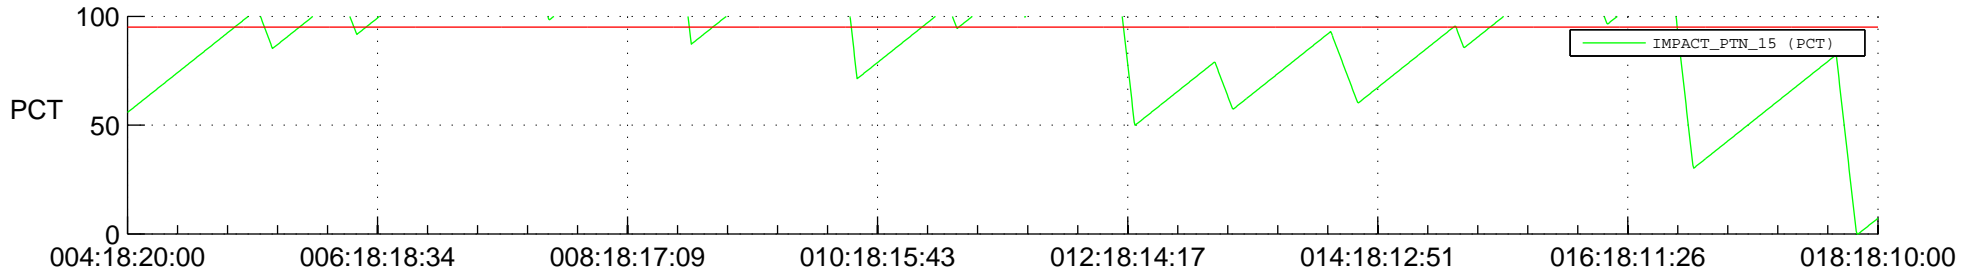

IMPACT_Percent_Full_Prediction