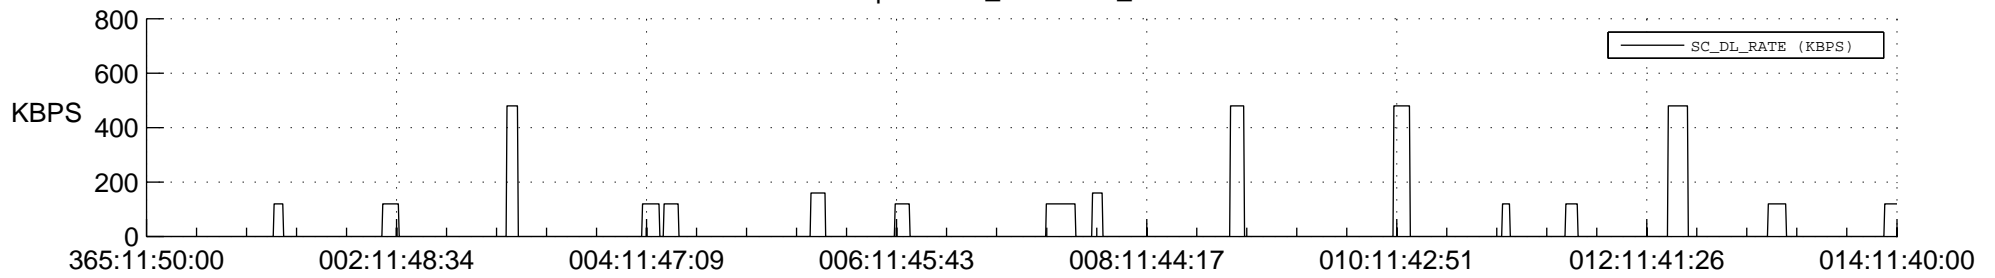

STEREO AHEAD SSR PCT Full Prediction

SWAVES_Percent_Full_Prediction

IMPACT_Percent_Full_Prediction

PLASTIC_Percent_Full_Prediction

Spacecraft_DownLink_Rate

Ground Time (2013:365:11:50:00.000 -2014:014:11:40:00.000)