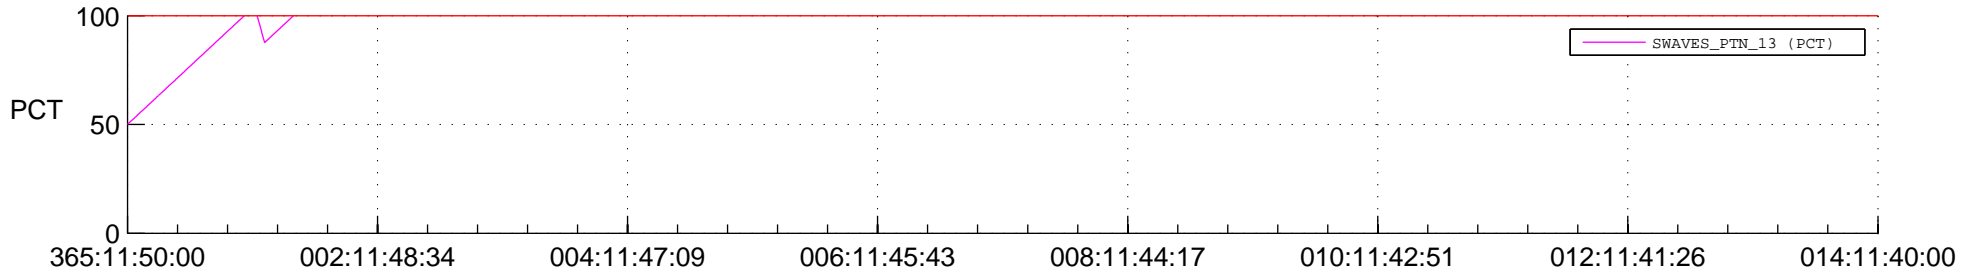

STEREO AHEAD SSR PCT Full Prediction

SWAVES_Percent_Full_Prediction

IMPACT_Percent_Full_Prediction

PLASTIC_Percent_Full_Prediction

Spacecraft_DownLink_Rate

Ground Time (2013:365:11:50:00.000 -2014:014:11:40:00.000)