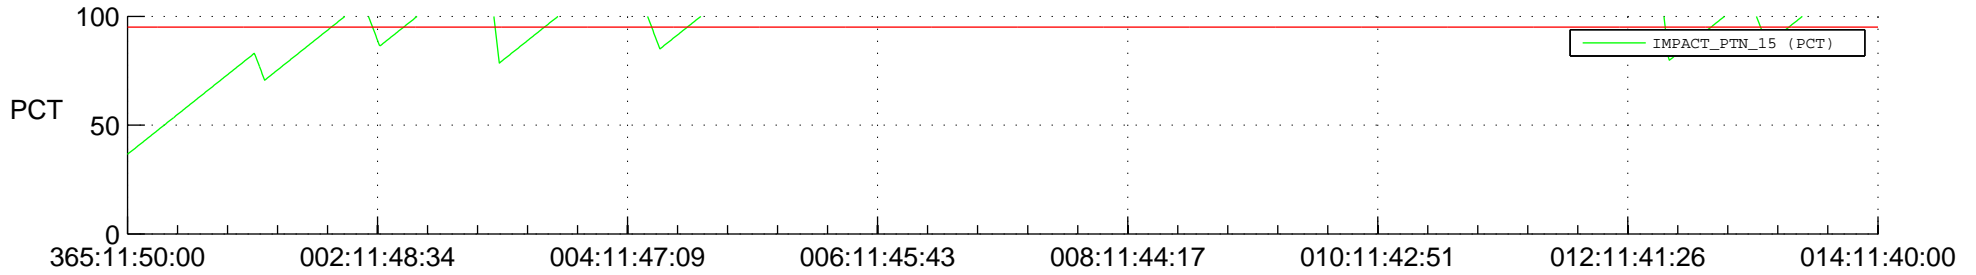

STEREO AHEAD SSR PCT Full Prediction

SWAVES_Percent_Full_Prediction

IMPACT_Percent_Full_Prediction

PLASTIC_Percent_Full_Prediction

Spacecraft_DownLink_Rate

Ground Time (2013:365:11:50:00.000 -2014:014:11:40:00.000)