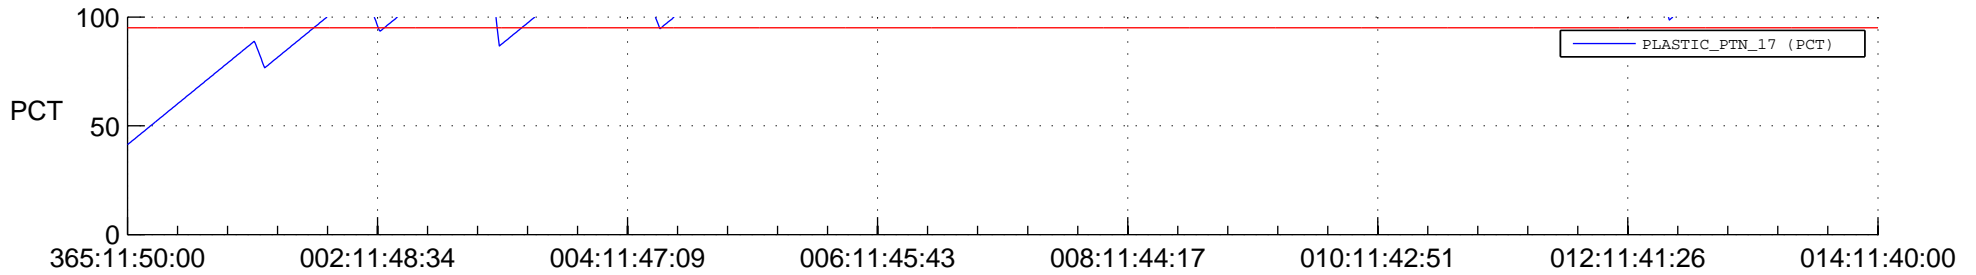

STEREO AHEAD SSR PCT Full Prediction

SWAVES_Percent_Full_Prediction

IMPACT_Percent_Full_Prediction

PLASTIC_Percent_Full_Prediction

Spacecraft_DownLink_Rate

Ground Time (2013:365:11:50:00.000 -2014:014:11:40:00.000)