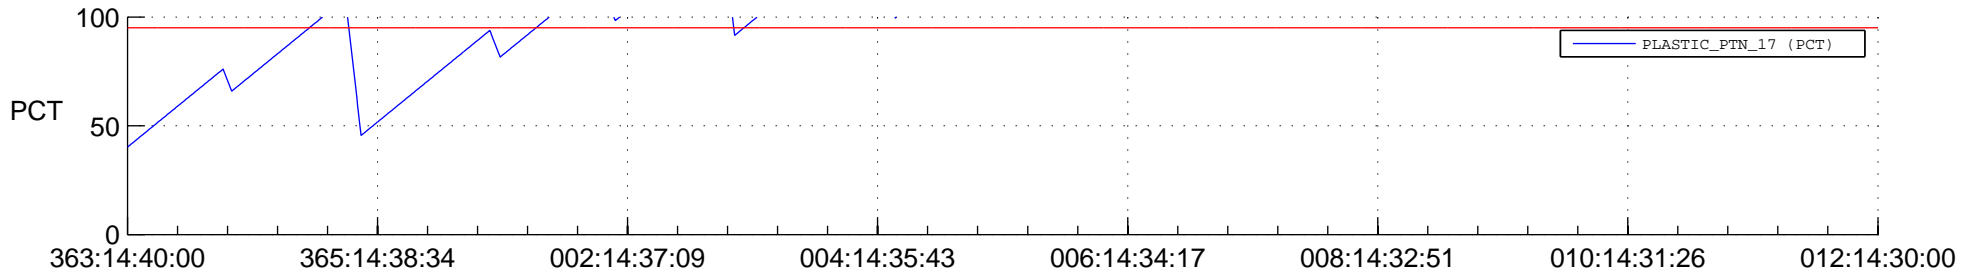

STEREO AHEAD SSR PCT Full Prediction

SWAVES_Percent_Full_Prediction

IMPACT_Percent_Full_Prediction

PLASTIC_Percent_Full_Prediction

Spacecraft_DownLink_Rate