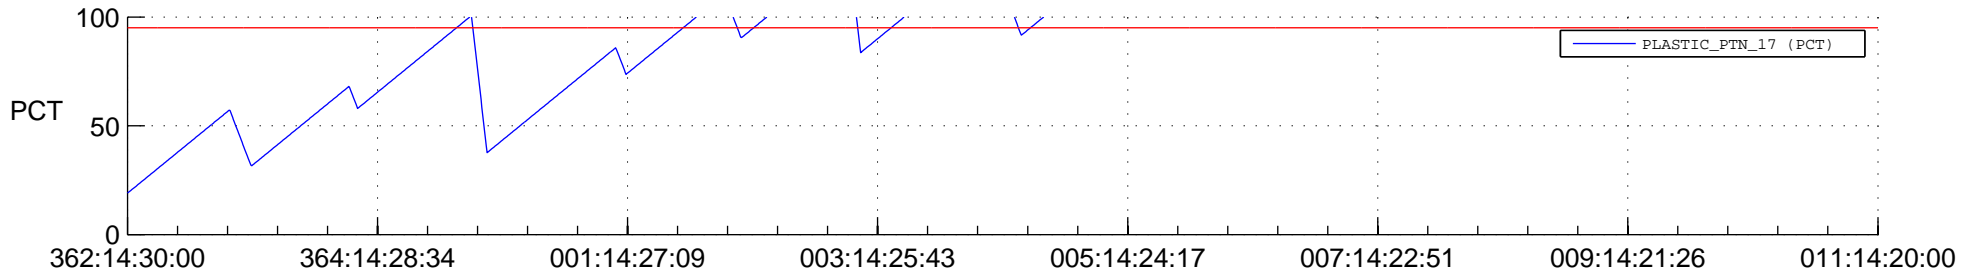

## SWAVES\_Percent\_Full\_Prediction

## Spacecraft\_DownLink\_Rate

Ground Time (2013:362:14:30:00.000 -2014:011:14:20:00.000)