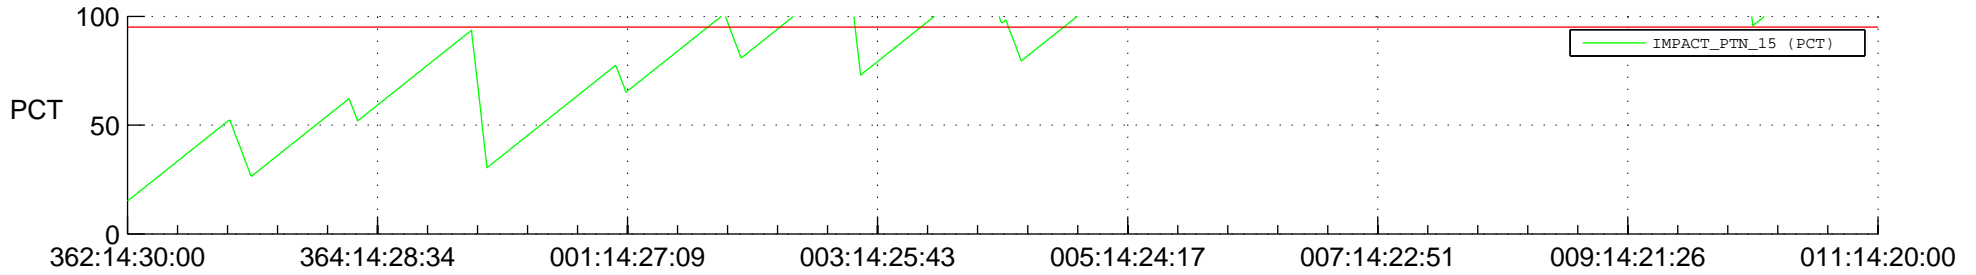

IMPACT_Percent_Full_Prediction