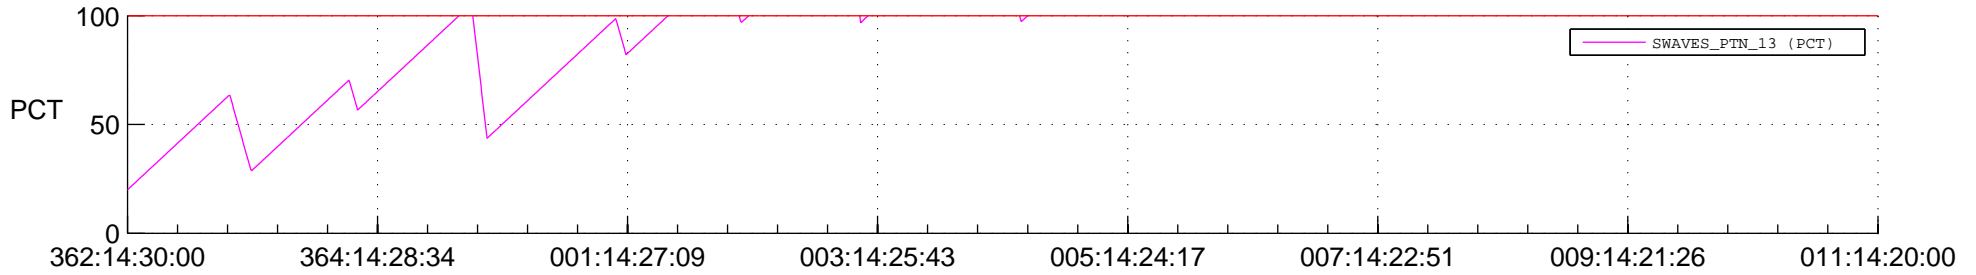

## SWAVES\_Percent\_Full\_Prediction

## Spacecraft\_DownLink\_Rate

Ground Time (2013:362:14:30:00.000 -2014:011:14:20:00.000)