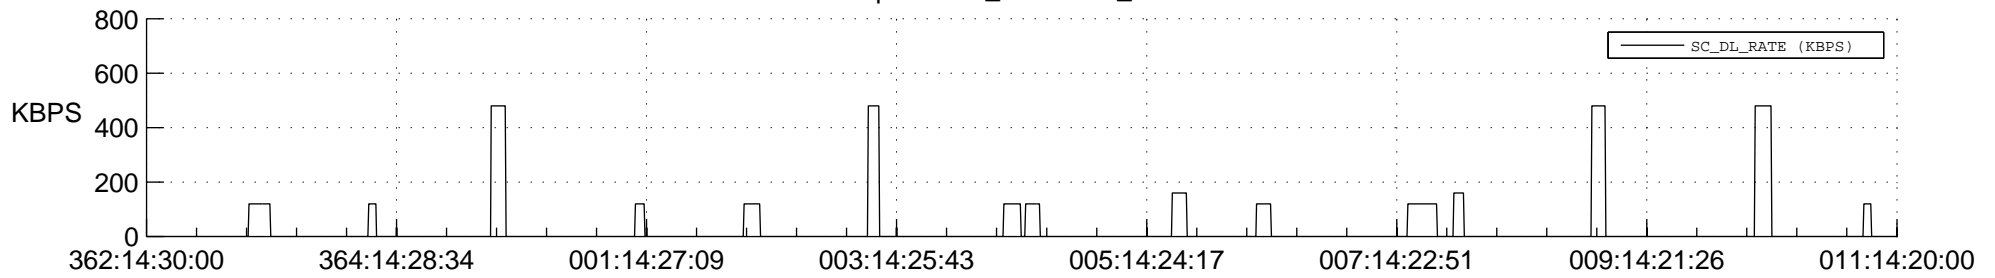

## Spacecraft\_DownLink\_Rate

Ground Time (2013:362:14:30:00.000 -2014:011:14:20:00.000)