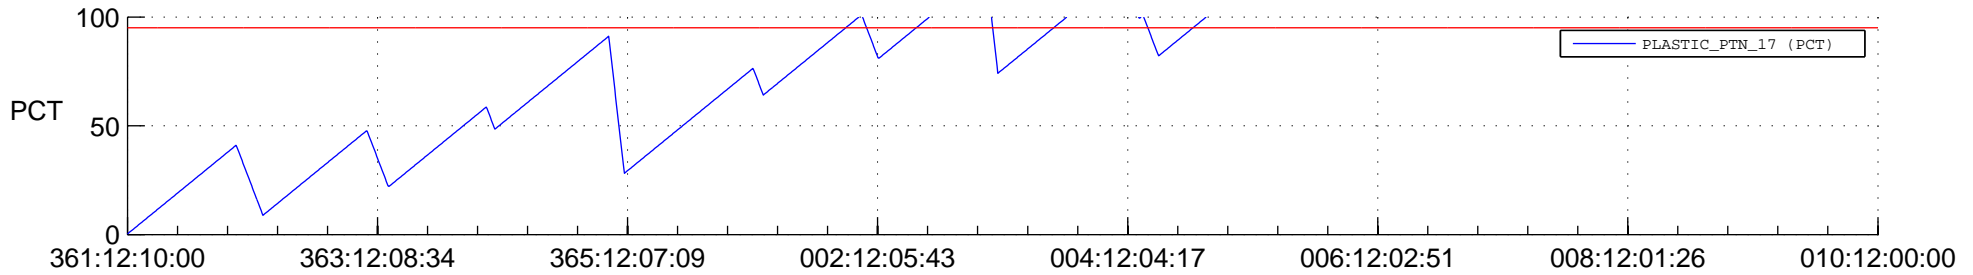

STEREO AHEAD SSR PCT Full Prediction

SWAVES_Percent_Full_Prediction

IMPACT_Percent_Full_Prediction

PLASTIC_Percent_Full_Prediction

Spacecraft_DownLink_Rate