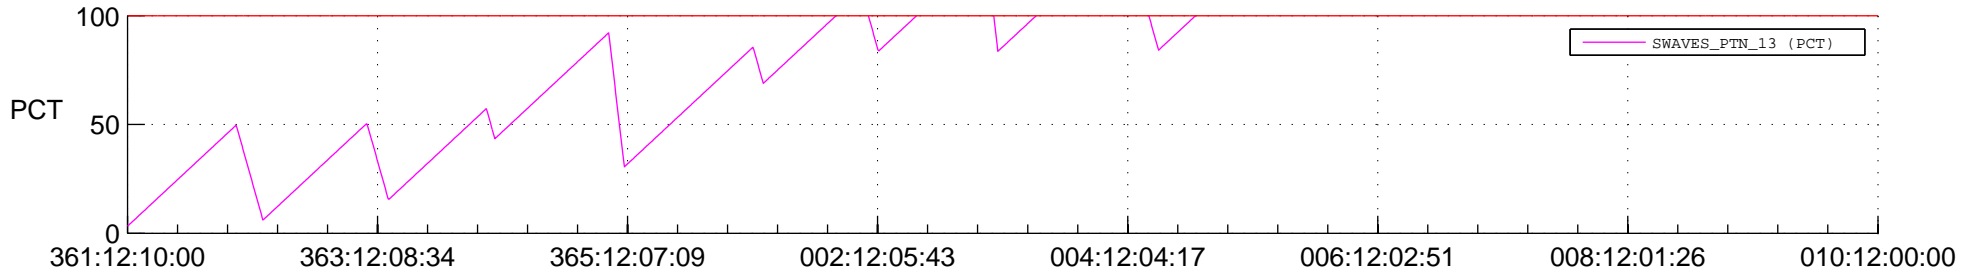

STEREO AHEAD SSR PCT Full Prediction

SWAVES_Percent_Full_Prediction

IMPACT_Percent_Full_Prediction

PLASTIC_Percent_Full_Prediction

Spacecraft_DownLink_Rate