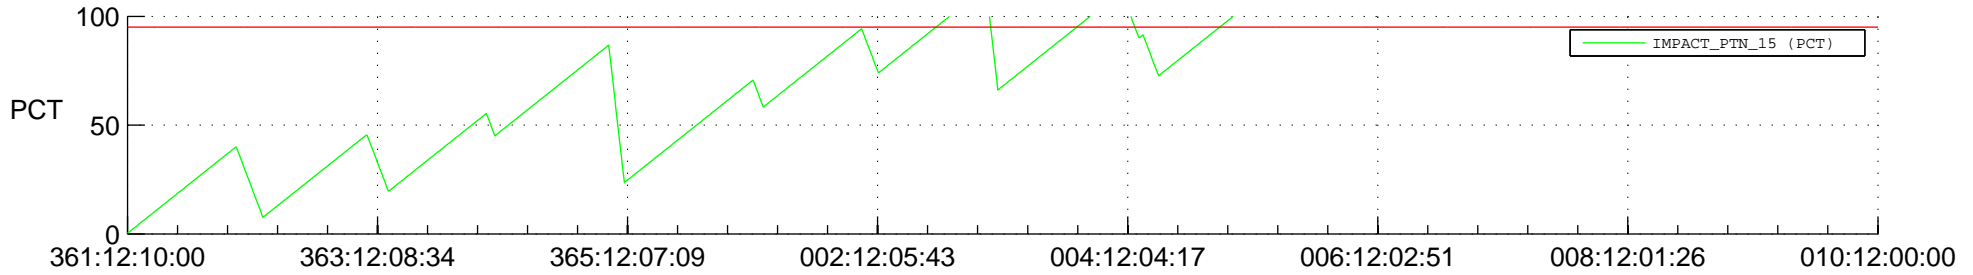

STEREO AHEAD SSR PCT Full Prediction

SWAVES_Percent_Full_Prediction

IMPACT_Percent_Full_Prediction

PLASTIC_Percent_Full_Prediction

Spacecraft_DownLink_Rate