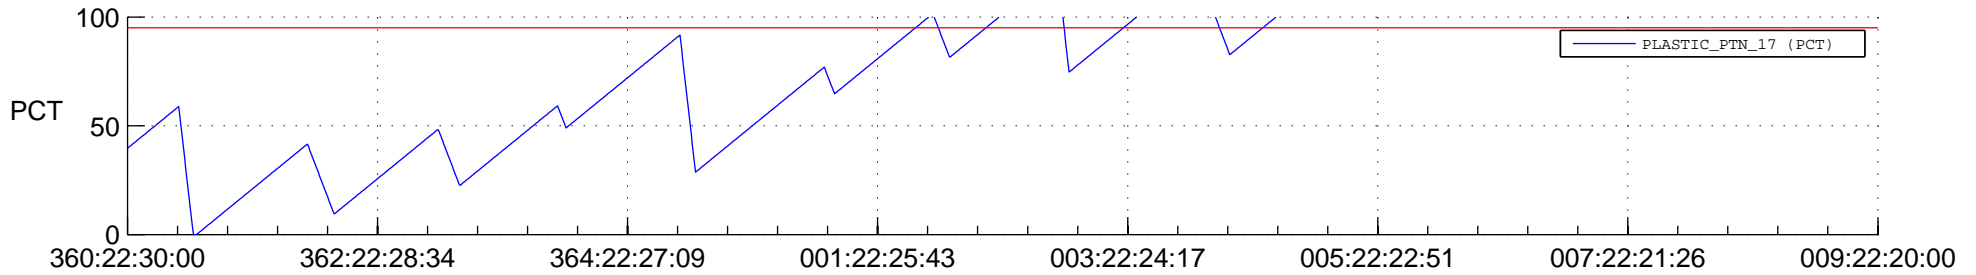

STEREO AHEAD SSR PCT Full Prediction

SWAVES_Percent_Full_Prediction

IMPACT_Percent_Full_Prediction

PLASTIC_Percent_Full_Prediction

Spacecraft_DownLink_Rate