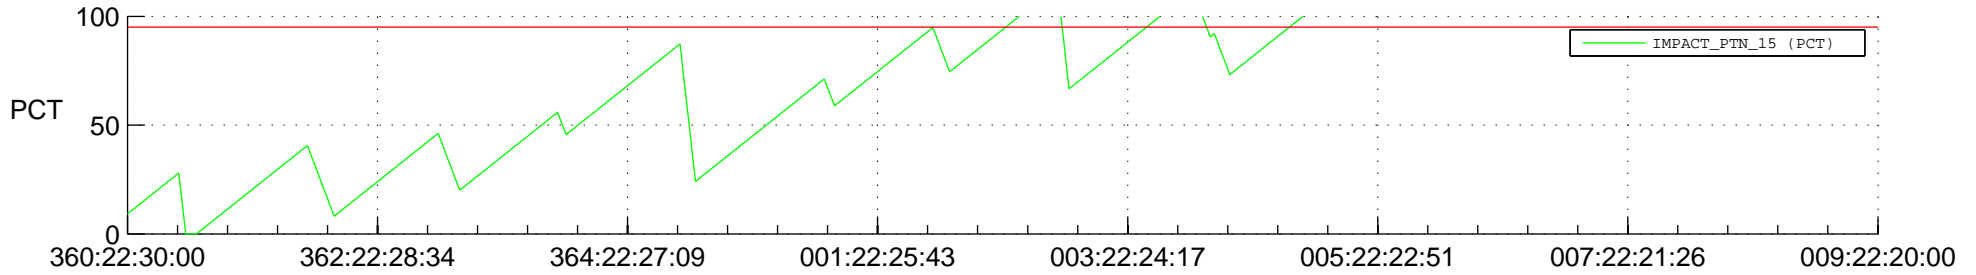

STEREO AHEAD SSR PCT Full Prediction

SWAVES_Percent_Full_Prediction

IMPACT_Percent_Full_Prediction

PLASTIC_Percent_Full_Prediction

Spacecraft_DownLink_Rate