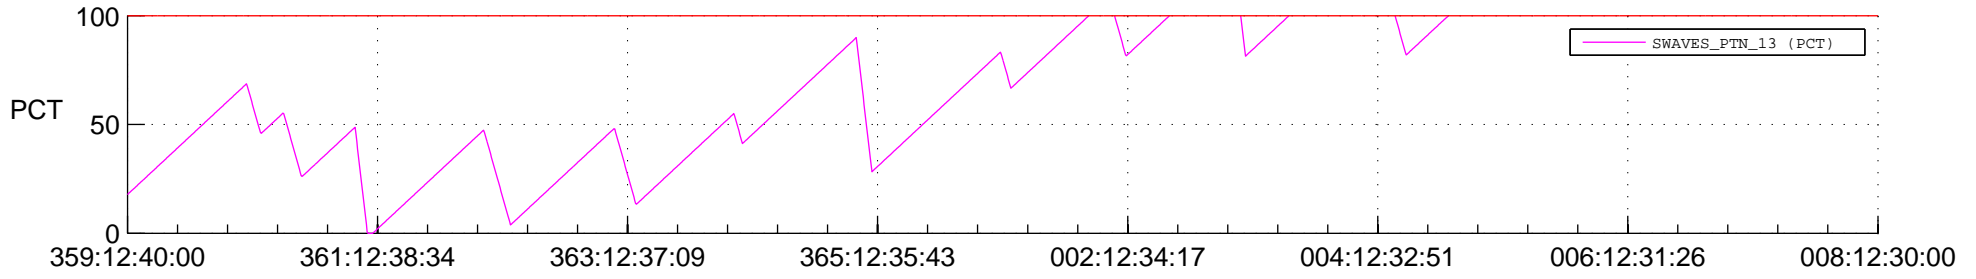

STEREO AHEAD SSR PCT Full Prediction

SWAVES_Percent_Full_Prediction

IMPACT_Percent_Full_Prediction

PLASTIC_Percent_Full_Prediction

Spacecraft_DownLink_Rate

Ground Time (2013:359:12:40:00.000 -2014:008:12:30:00.000)