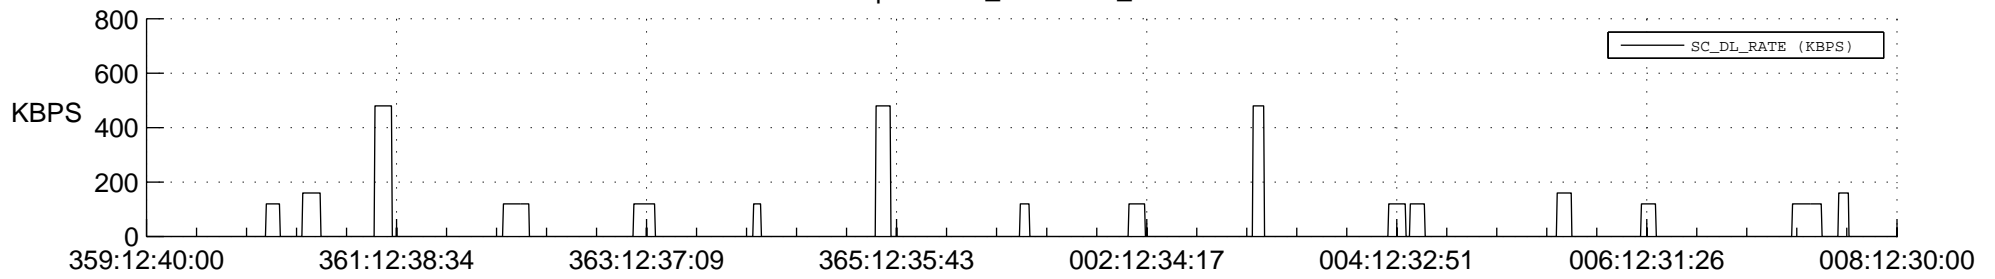

STEREO AHEAD SSR PCT Full Prediction

SWAVES_Percent_Full_Prediction

IMPACT_Percent_Full_Prediction

PLASTIC_Percent_Full_Prediction

Spacecraft_DownLink_Rate

Ground Time (2013:359:12:40:00.000 -2014:008:12:30:00.000)