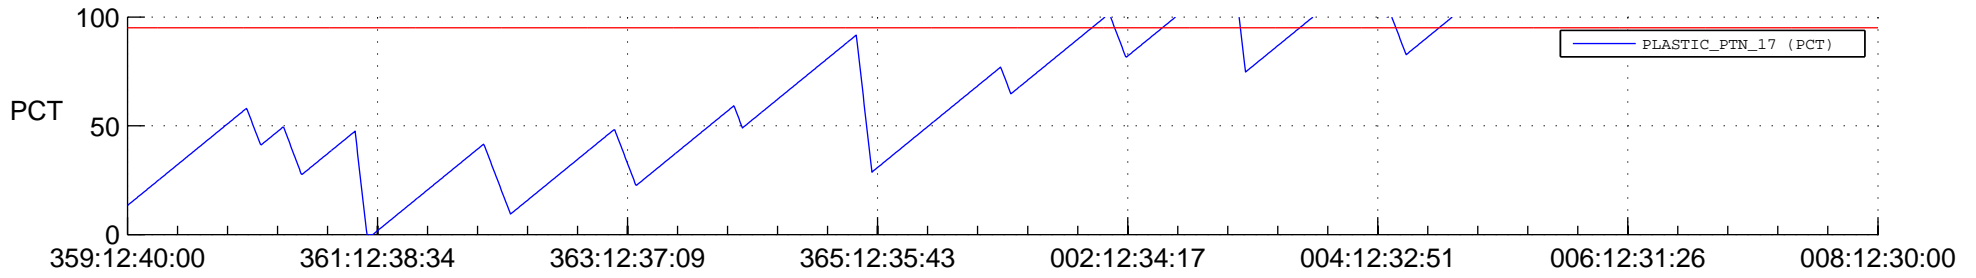

STEREO AHEAD SSR PCT Full Prediction

SWAVES_Percent_Full_Prediction

IMPACT_Percent_Full_Prediction

PLASTIC_Percent_Full_Prediction

Spacecraft_DownLink_Rate

Ground Time (2013:359:12:40:00.000 -2014:008:12:30:00.000)