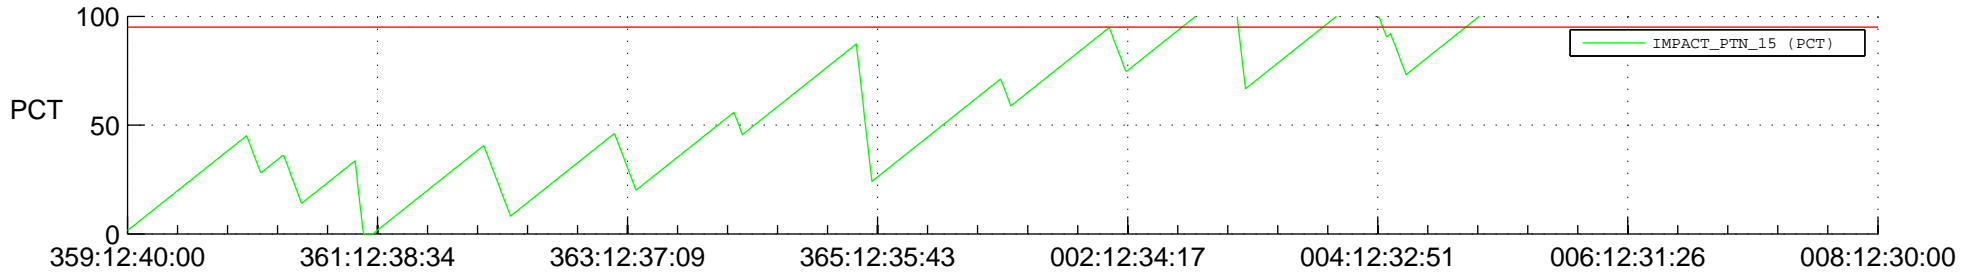

STEREO AHEAD SSR PCT Full Prediction

SWAVES_Percent_Full_Prediction

IMPACT_Percent_Full_Prediction

PLASTIC_Percent_Full_Prediction

Spacecraft_DownLink_Rate

Ground Time (2013:359:12:40:00.000 -2014:008:12:30:00.000)