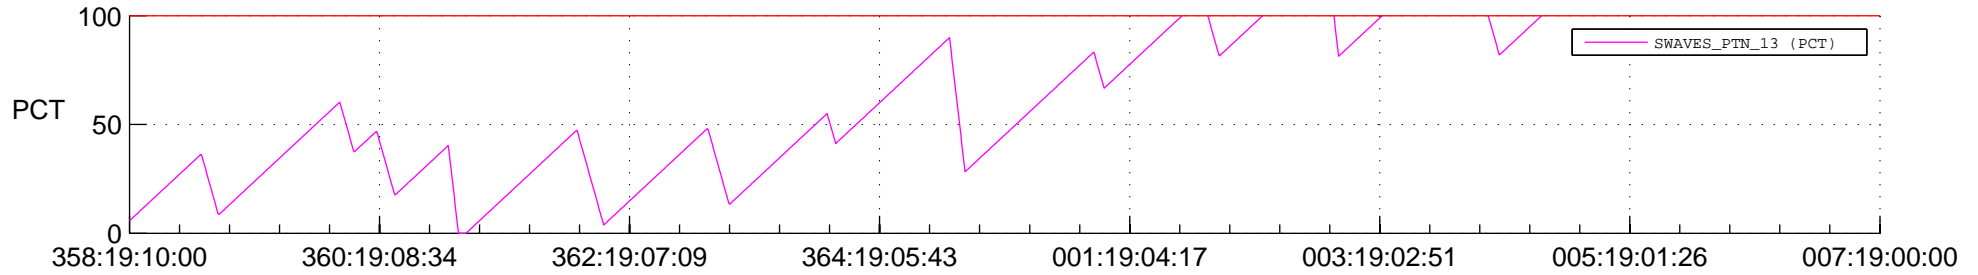

STEREO AHEAD SSR PCT Full Prediction

SWAVES_Percent_Full_Prediction