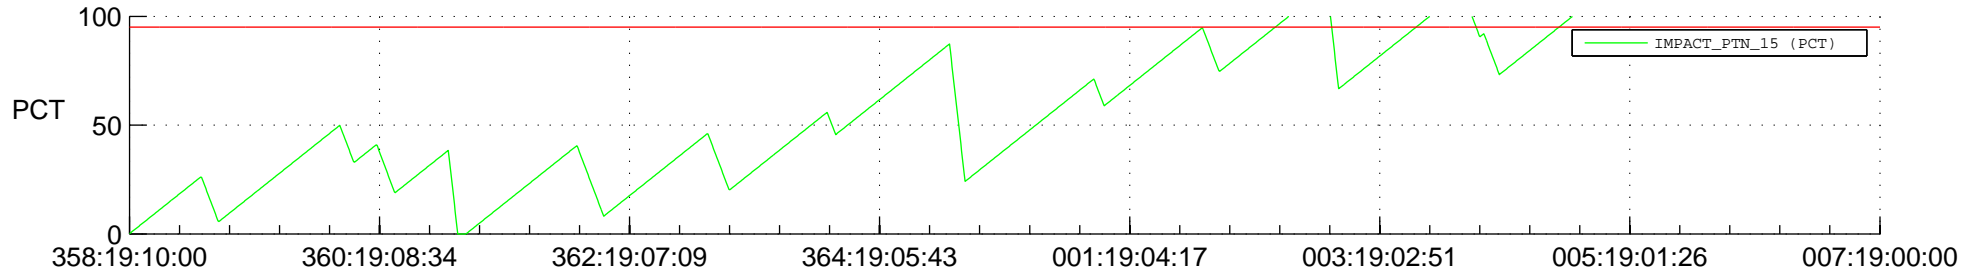

IMPACT_Percent_Full_Prediction