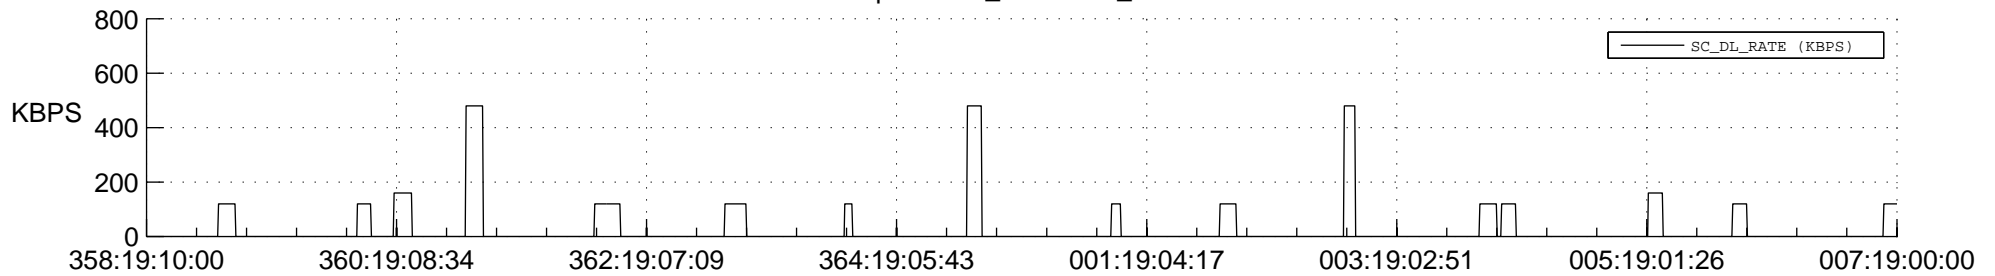

## Spacecraft\_DownLink\_Rate

Ground Time (2013:358:19:10:00.000 -2014:007:19:00:00.000)