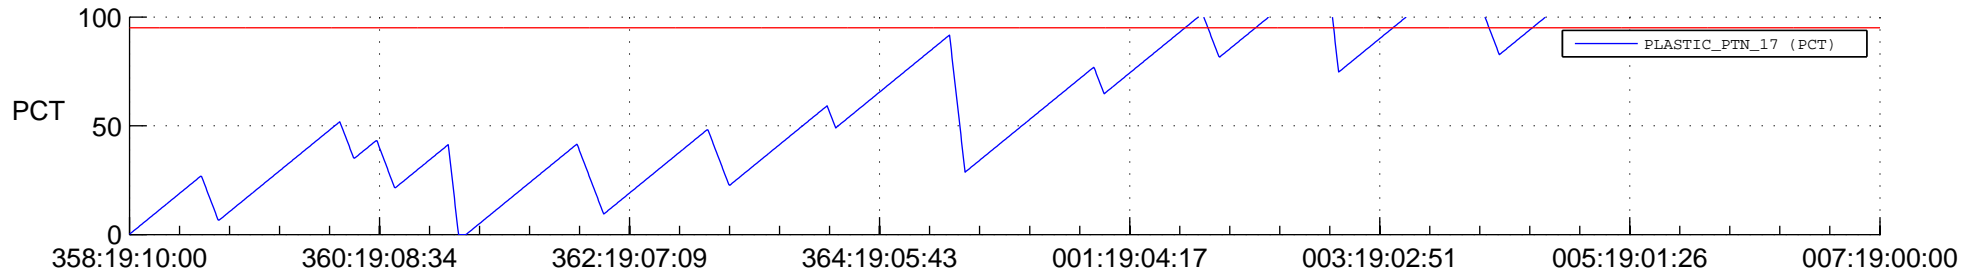

## Spacecraft\_DownLink\_Rate

Ground Time (2013:358:19:10:00.000 -2014:007:19:00:00.000)