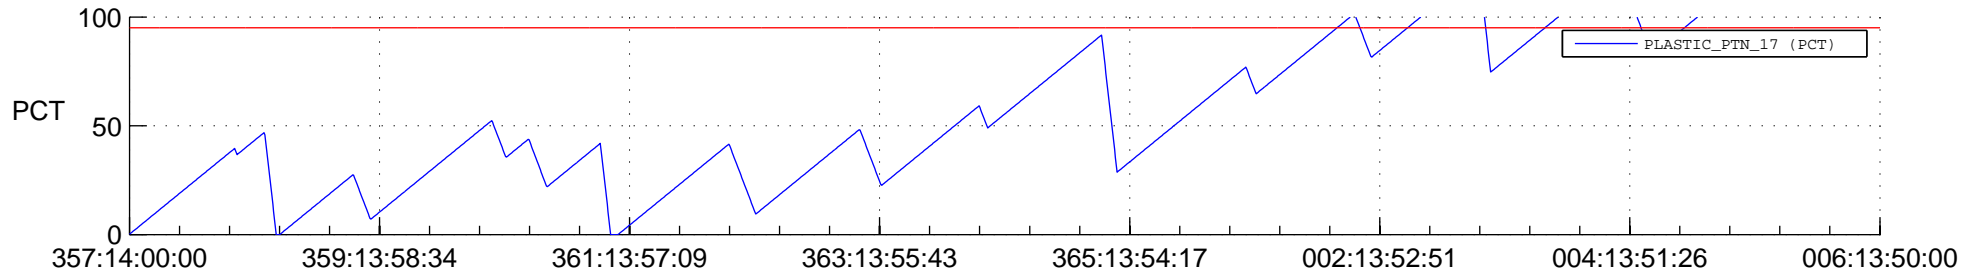

STEREO AHEAD SSR PCT Full Prediction

SWAVES_Percent_Full_Prediction

IMPACT_Percent_Full_Prediction

PLASTIC_Percent_Full_Prediction

Spacecraft_DownLink_Rate

Ground Time (2013:357:14:00:00.000 -2014:006:13:50:00.000)