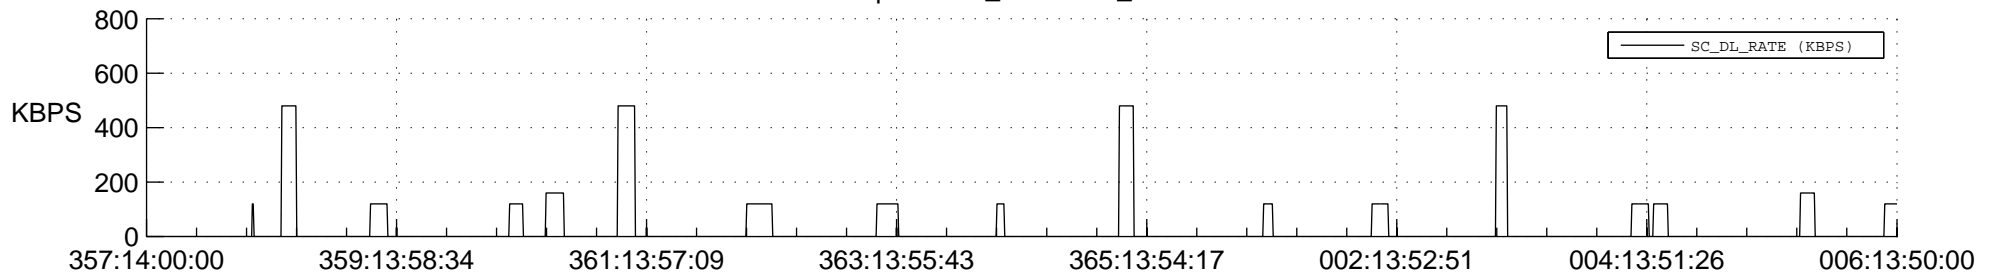

STEREO AHEAD SSR PCT Full Prediction

SWAVES_Percent_Full_Prediction

IMPACT_Percent_Full_Prediction

PLASTIC_Percent_Full_Prediction

Spacecraft_DownLink_Rate

Ground Time (2013:357:14:00:00.000 -2014:006:13:50:00.000)