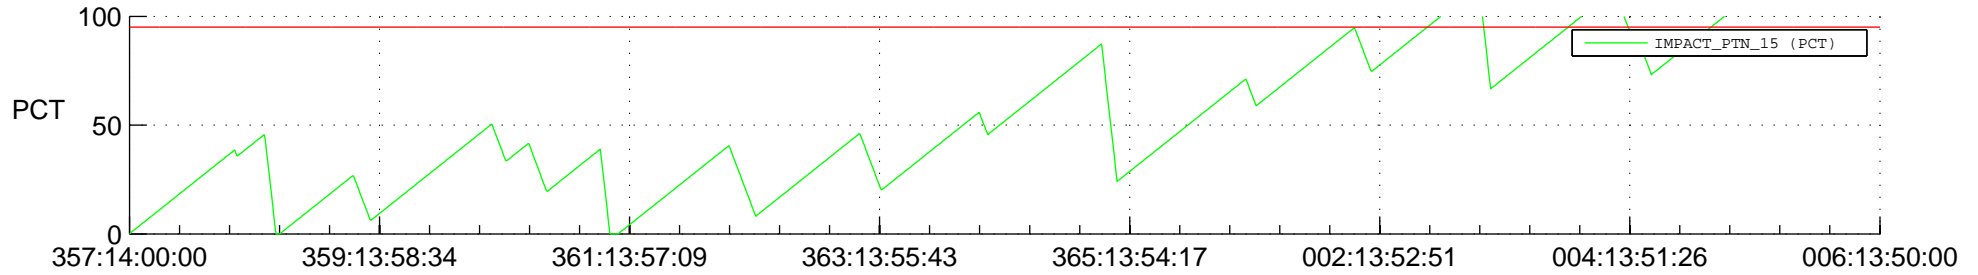

STEREO AHEAD SSR PCT Full Prediction

SWAVES_Percent_Full_Prediction

IMPACT_Percent_Full_Prediction

PLASTIC_Percent_Full_Prediction

Spacecraft_DownLink_Rate

Ground Time (2013:357:14:00:00.000 -2014:006:13:50:00.000)