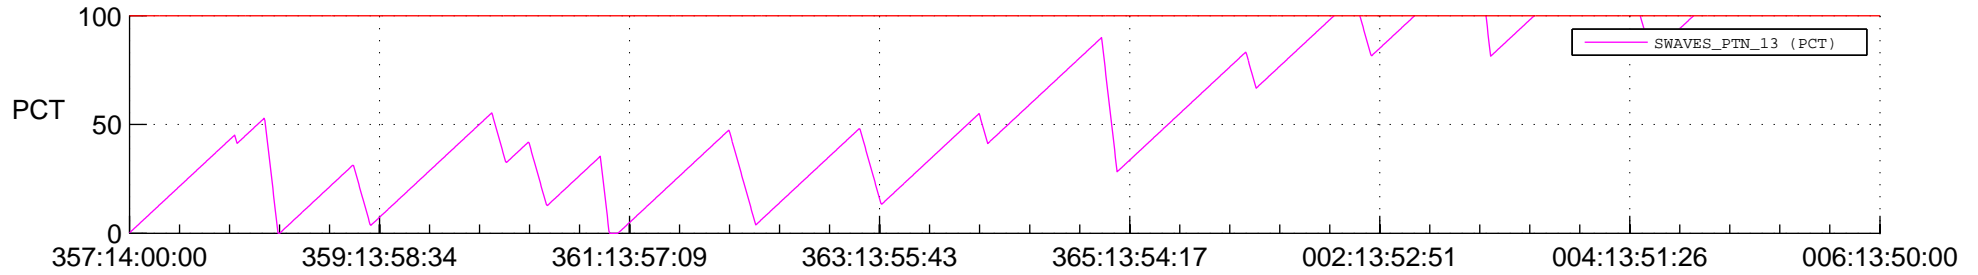

STEREO AHEAD SSR PCT Full Prediction

SWAVES_Percent_Full_Prediction

IMPACT_Percent_Full_Prediction

PLASTIC_Percent_Full_Prediction

Spacecraft_DownLink_Rate

Ground Time (2013:357:14:00:00.000 -2014:006:13:50:00.000)