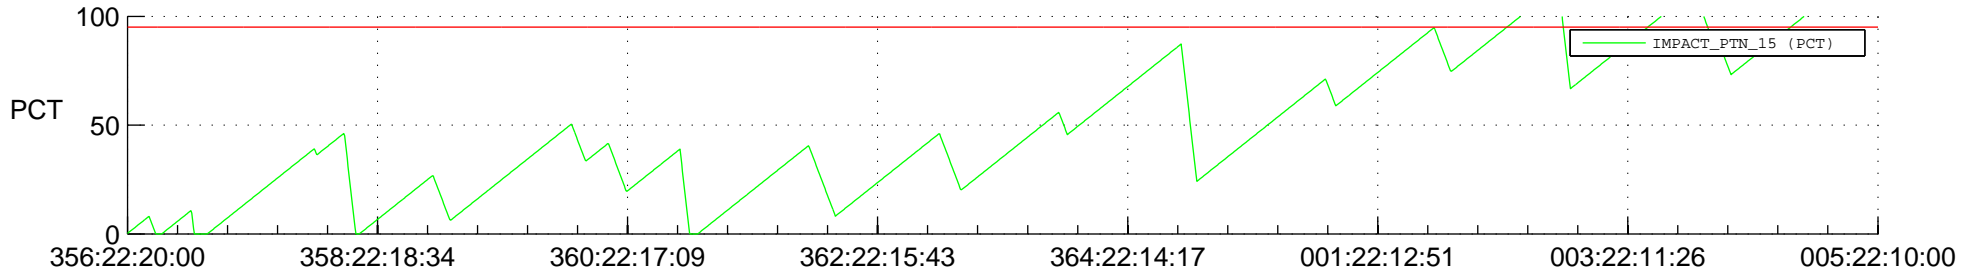

STEREO AHEAD SSR PCT Full Prediction

SWAVES_Percent_Full_Prediction

IMPACT_Percent_Full_Prediction

PLASTIC_Percent_Full_Prediction

Spacecraft_DownLink_Rate

Ground Time (2013:356:22:20:00.000 -2014:005:22:10:00.000)