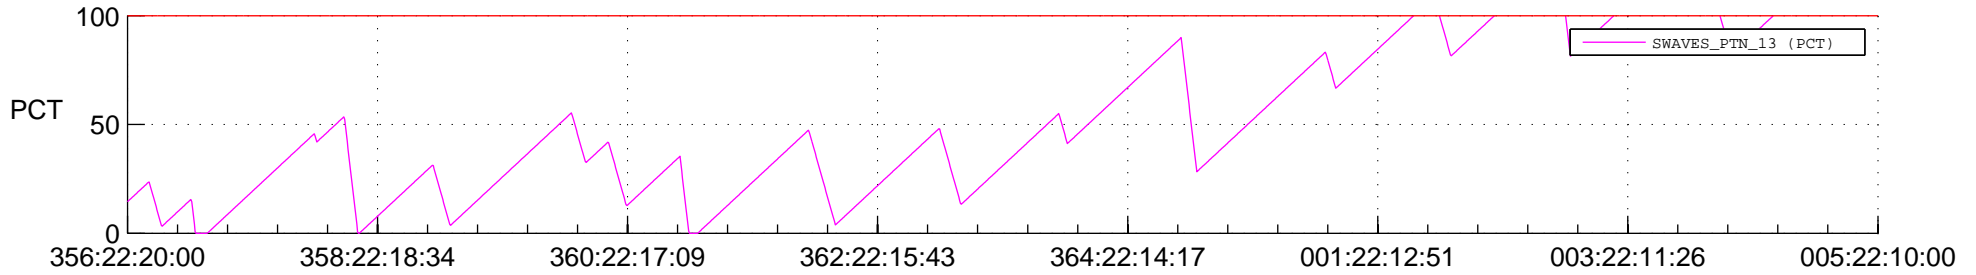

STEREO AHEAD SSR PCT Full Prediction

SWAVES_Percent_Full_Prediction

IMPACT_Percent_Full_Prediction

PLASTIC_Percent_Full_Prediction

Spacecraft_DownLink_Rate

Ground Time (2013:356:22:20:00.000 -2014:005:22:10:00.000)