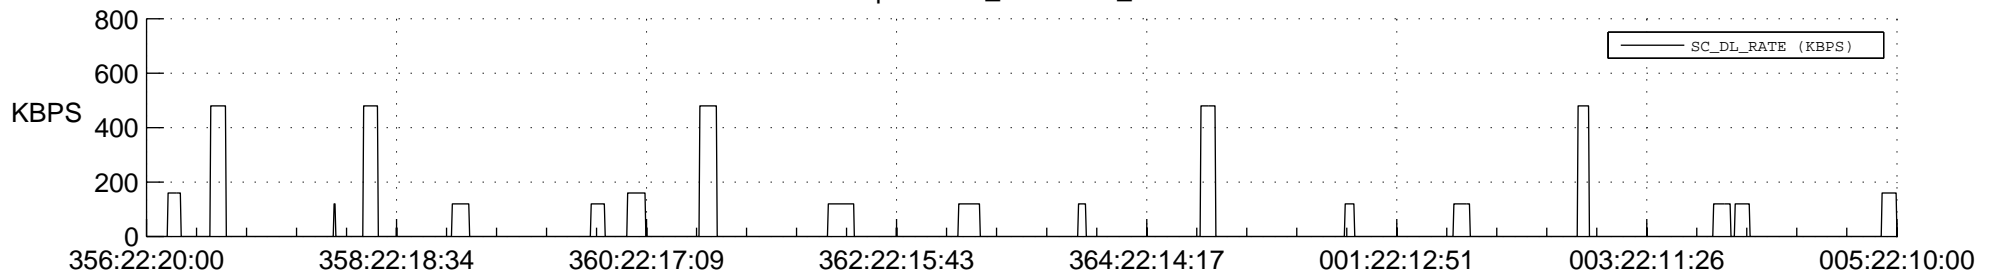

STEREO AHEAD SSR PCT Full Prediction

SWAVES_Percent_Full_Prediction

IMPACT_Percent_Full_Prediction

PLASTIC_Percent_Full_Prediction

Spacecraft_DownLink_Rate

Ground Time (2013:356:22:20:00.000 -2014:005:22:10:00.000)