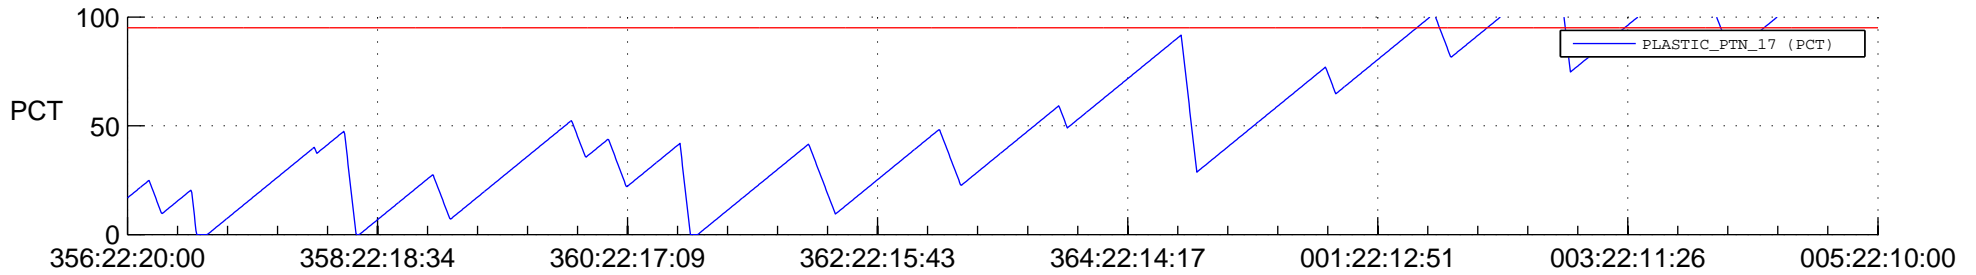

STEREO AHEAD SSR PCT Full Prediction

SWAVES_Percent_Full_Prediction

IMPACT_Percent_Full_Prediction

PLASTIC_Percent_Full_Prediction

Spacecraft_DownLink_Rate

Ground Time (2013:356:22:20:00.000 -2014:005:22:10:00.000)