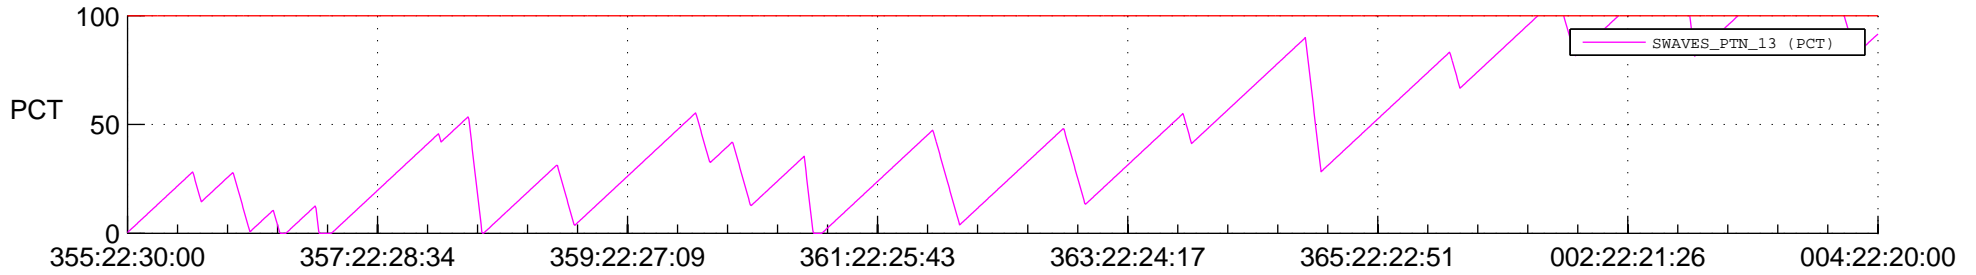

STEREO AHEAD SSR PCT Full Prediction

SWAVES_Percent_Full_Prediction

IMPACT_Percent_Full_Prediction

PLASTIC_Percent_Full_Prediction

Spacecraft_DownLink_Rate

Ground Time (2013:355:22:30:00.000 -2014:004:22:20:00.000)