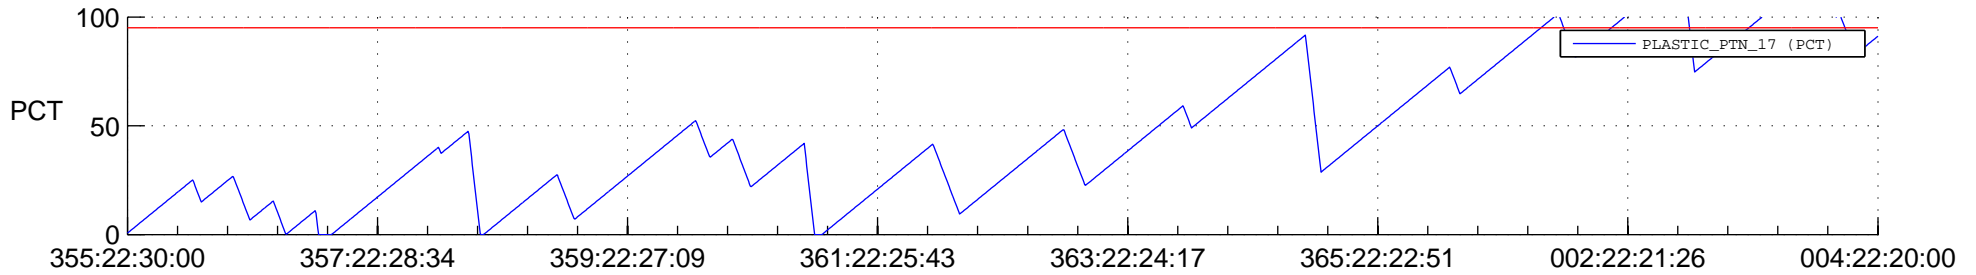

STEREO AHEAD SSR PCT Full Prediction

SWAVES_Percent_Full_Prediction

IMPACT_Percent_Full_Prediction

PLASTIC_Percent_Full_Prediction

Spacecraft_DownLink_Rate

Ground Time (2013:355:22:30:00.000 -2014:004:22:20:00.000)