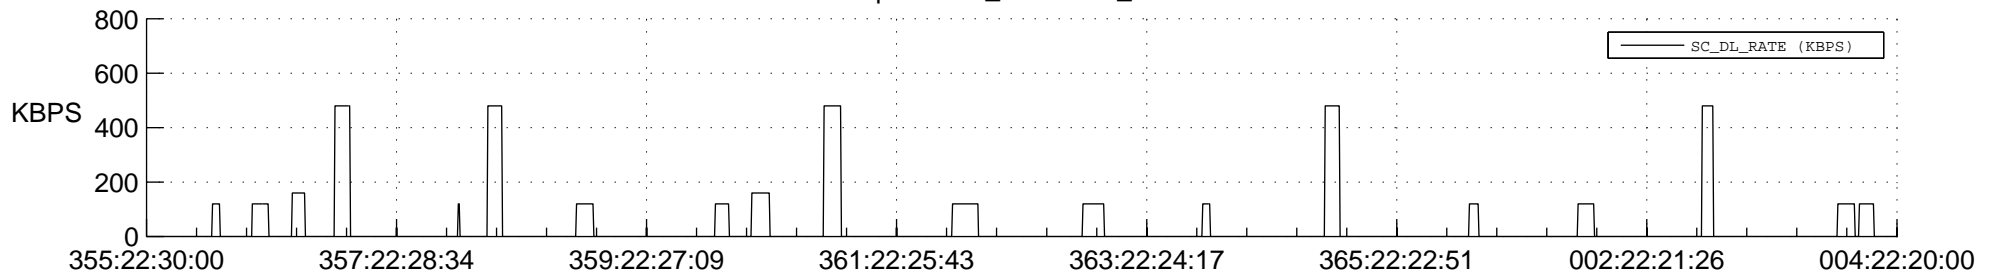

STEREO AHEAD SSR PCT Full Prediction

SWAVES_Percent_Full_Prediction

IMPACT_Percent_Full_Prediction

PLASTIC_Percent_Full_Prediction

Spacecraft_DownLink_Rate

Ground Time (2013:355:22:30:00.000 -2014:004:22:20:00.000)