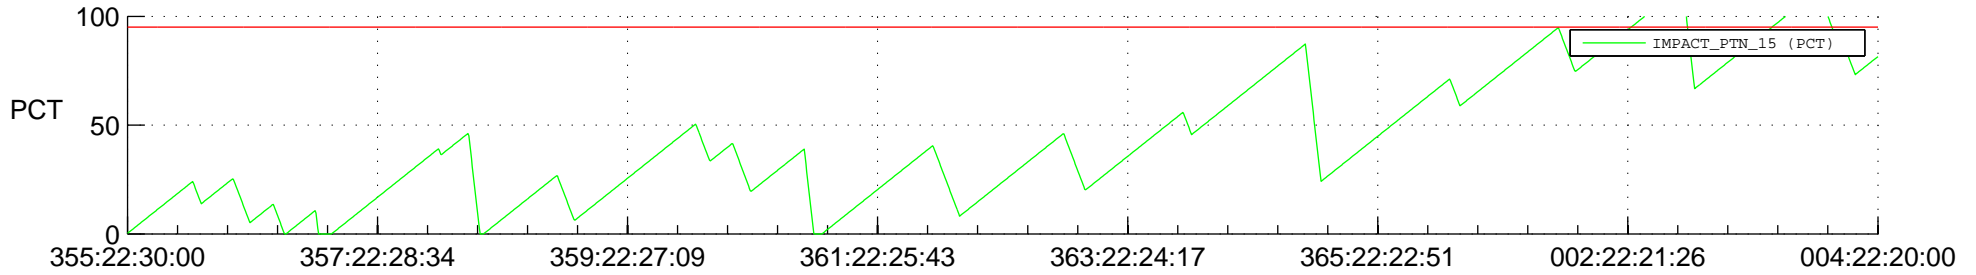

STEREO AHEAD SSR PCT Full Prediction

SWAVES_Percent_Full_Prediction

IMPACT_Percent_Full_Prediction

PLASTIC_Percent_Full_Prediction

Spacecraft_DownLink_Rate

Ground Time (2013:355:22:30:00.000 -2014:004:22:20:00.000)