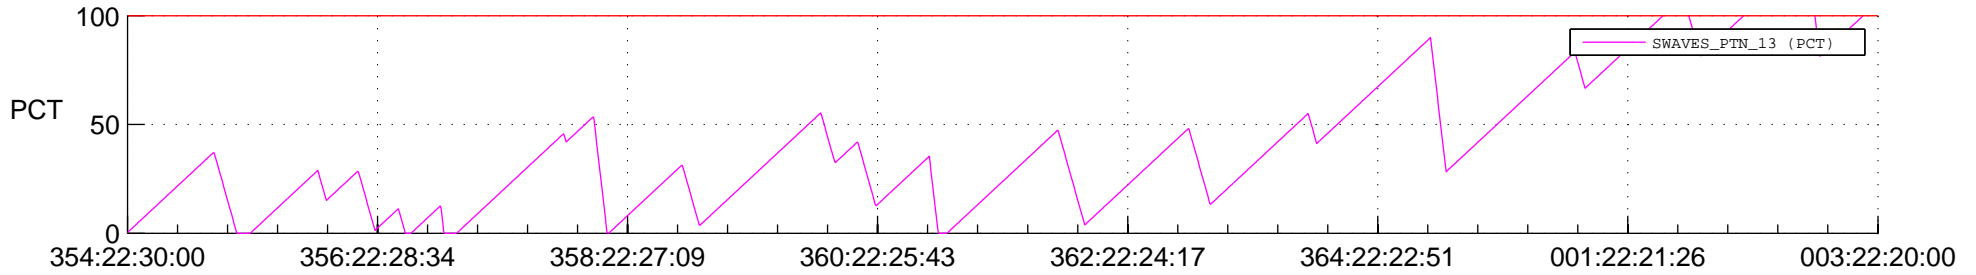

STEREO AHEAD SSR PCT Full Prediction

SWAVES_Percent_Full_Prediction

IMPACT_Percent_Full_Prediction

PLASTIC_Percent_Full_Prediction

Spacecraft_DownLink_Rate

Ground Time (2013:354:22:30:00.000 -2014:003:22:20:00.000)