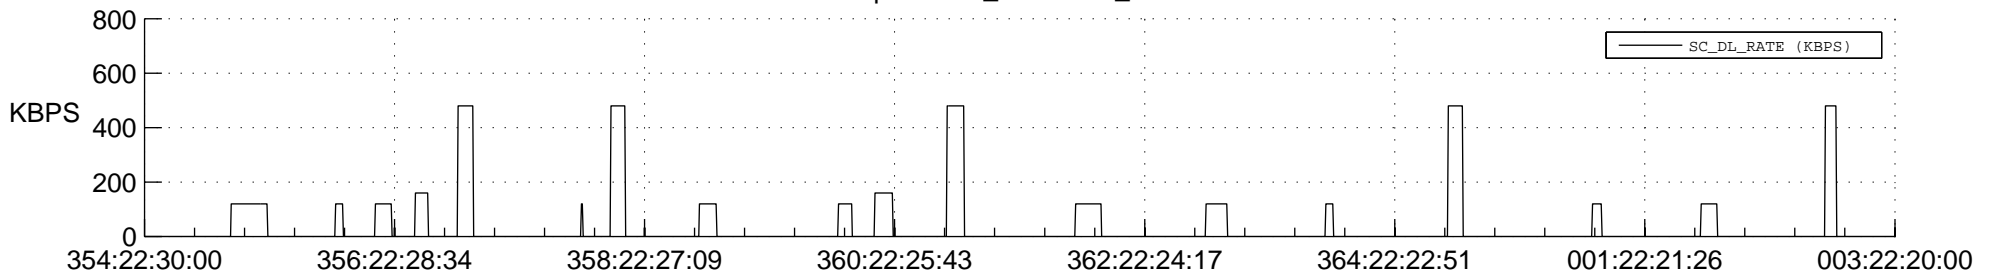

STEREO AHEAD SSR PCT Full Prediction

SWAVES_Percent_Full_Prediction

IMPACT_Percent_Full_Prediction

PLASTIC_Percent_Full_Prediction

Spacecraft_DownLink_Rate

Ground Time (2013:354:22:30:00.000 -2014:003:22:20:00.000)