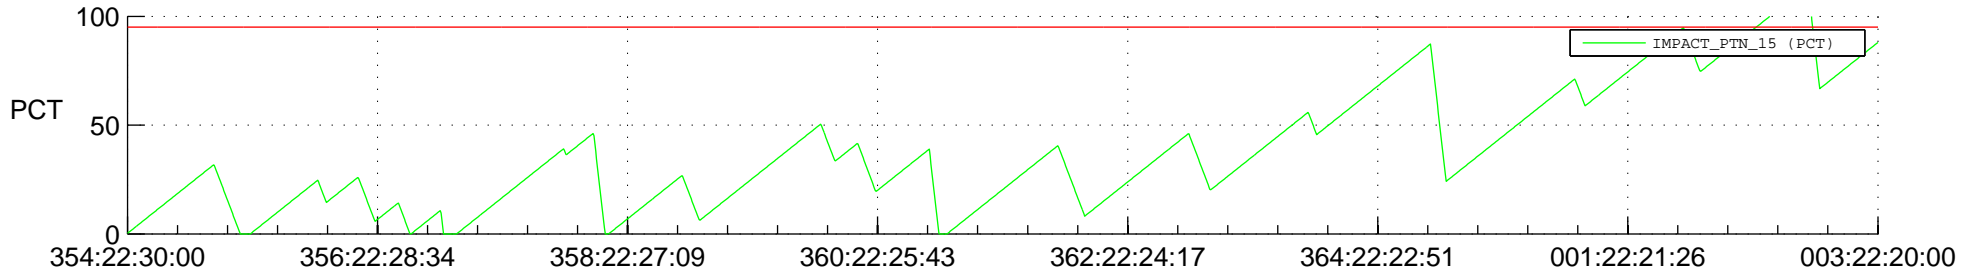

STEREO AHEAD SSR PCT Full Prediction

SWAVES_Percent_Full_Prediction

IMPACT_Percent_Full_Prediction

PLASTIC_Percent_Full_Prediction

Spacecraft_DownLink_Rate

Ground Time (2013:354:22:30:00.000 -2014:003:22:20:00.000)