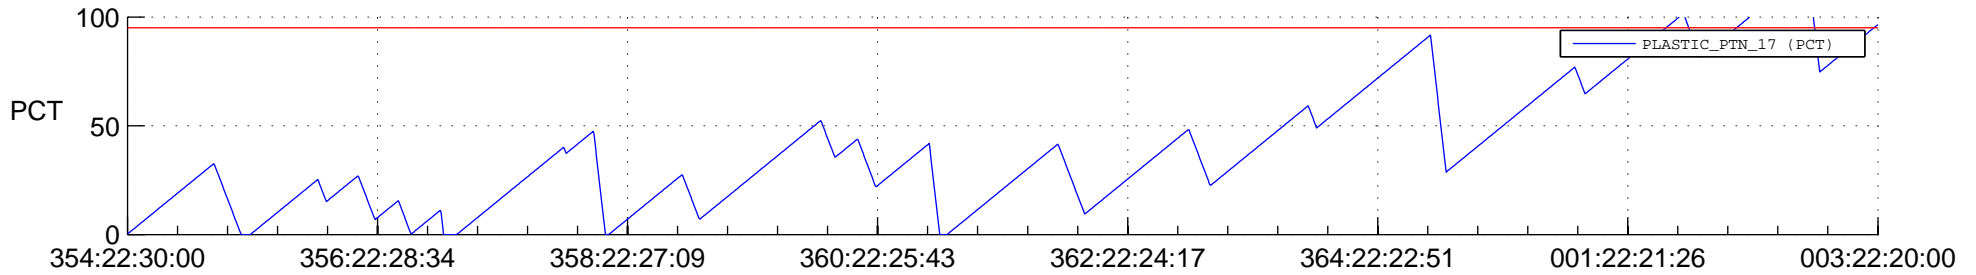

STEREO AHEAD SSR PCT Full Prediction

SWAVES_Percent_Full_Prediction

IMPACT_Percent_Full_Prediction

PLASTIC_Percent_Full_Prediction

Spacecraft_DownLink_Rate

Ground Time (2013:354:22:30:00.000 -2014:003:22:20:00.000)