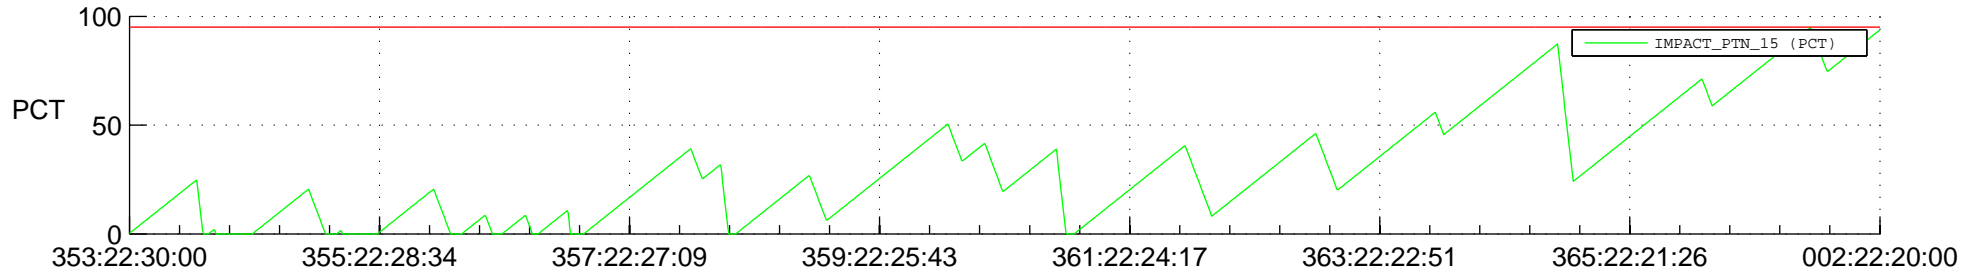

STEREO AHEAD SSR PCT Full Prediction

SWAVES_Percent_Full_Prediction

IMPACT_Percent_Full_Prediction

PLASTIC_Percent_Full_Prediction

Spacecraft_DownLink_Rate

Ground Time (2013:353:22:30:00.000 -2014:002:22:20:00.000)