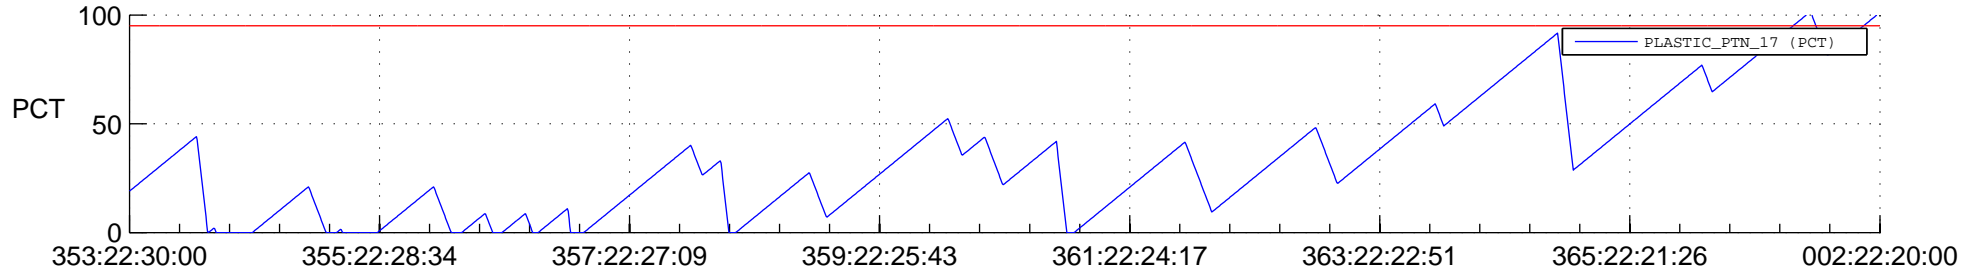

STEREO AHEAD SSR PCT Full Prediction

SWAVES_Percent_Full_Prediction

IMPACT_Percent_Full_Prediction

PLASTIC_Percent_Full_Prediction

Spacecraft_DownLink_Rate

Ground Time (2013:353:22:30:00.000 -2014:002:22:20:00.000)