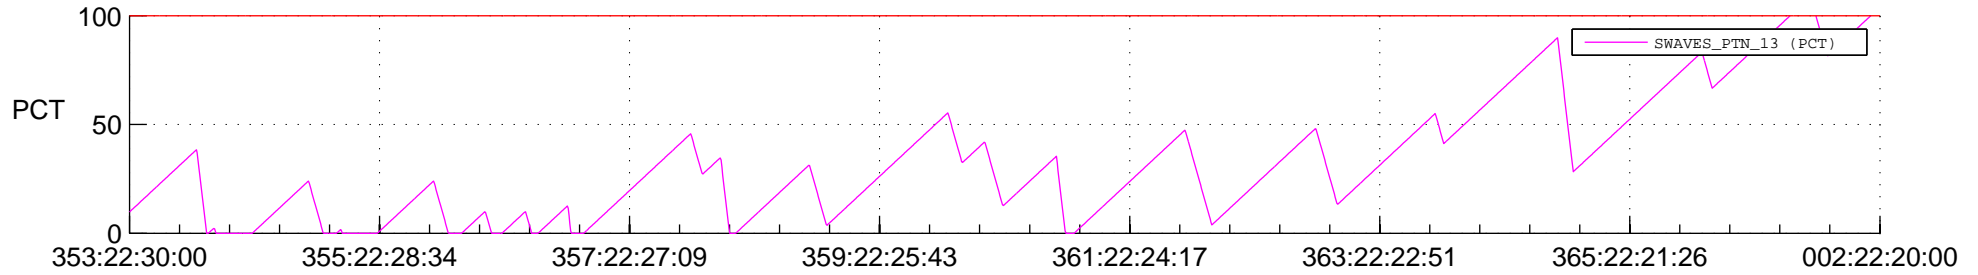

STEREO AHEAD SSR PCT Full Prediction

SWAVES_Percent_Full_Prediction

IMPACT_Percent_Full_Prediction

PLASTIC_Percent_Full_Prediction

Spacecraft_DownLink_Rate

Ground Time (2013:353:22:30:00.000 -2014:002:22:20:00.000)