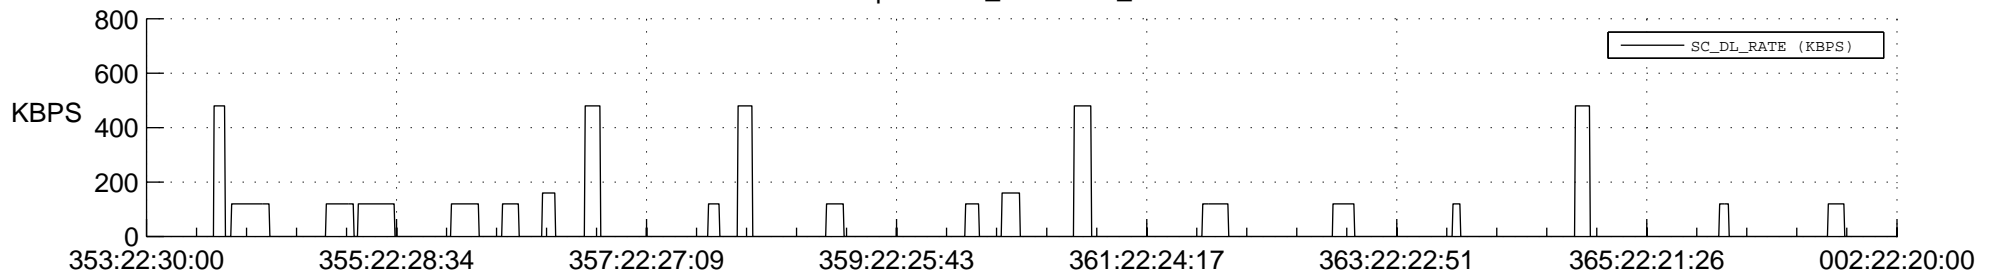

STEREO AHEAD SSR PCT Full Prediction

SWAVES_Percent_Full_Prediction

IMPACT_Percent_Full_Prediction

PLASTIC_Percent_Full_Prediction

Spacecraft_DownLink_Rate

Ground Time (2013:353:22:30:00.000 -2014:002:22:20:00.000)