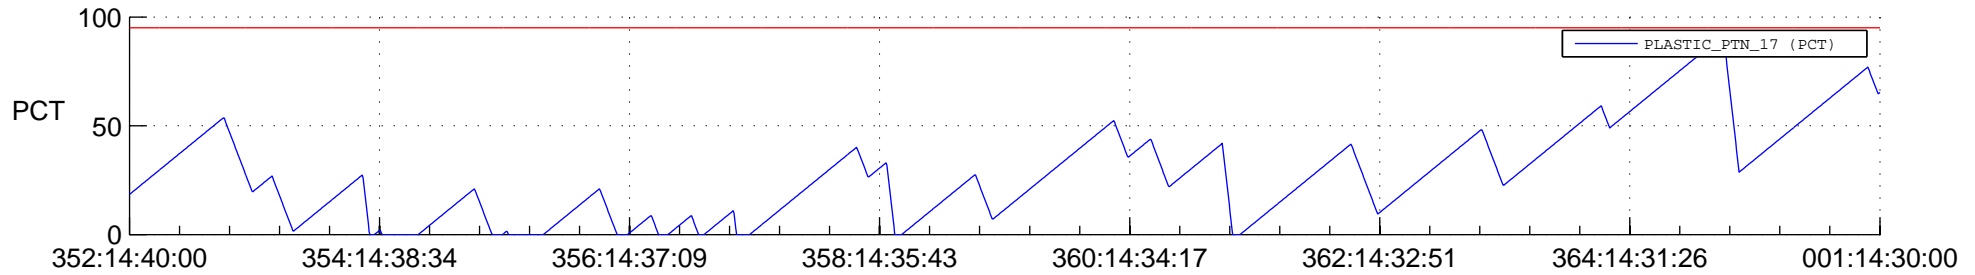

STEREO AHEAD SSR PCT Full Prediction

SWAVES_Percent_Full_Prediction

IMPACT_Percent_Full_Prediction

PLASTIC_Percent_Full_Prediction

Spacecraft_DownLink_Rate

Ground Time (2013:352:14:40:00.000 -2014:001:14:30:00.000)