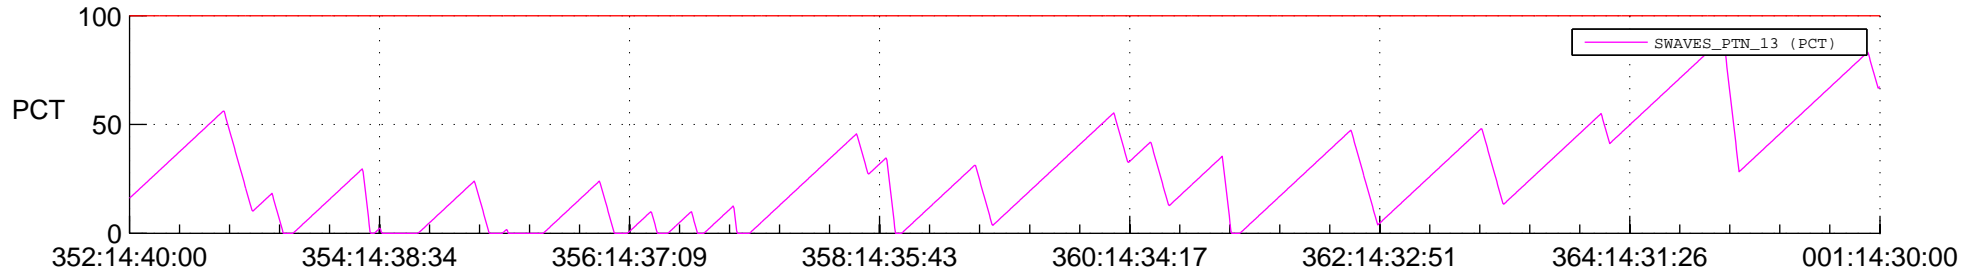

STEREO AHEAD SSR PCT Full Prediction

SWAVES_Percent_Full_Prediction

IMPACT_Percent_Full_Prediction

PLASTIC_Percent_Full_Prediction

Spacecraft_DownLink_Rate

Ground Time (2013:352:14:40:00.000 -2014:001:14:30:00.000)