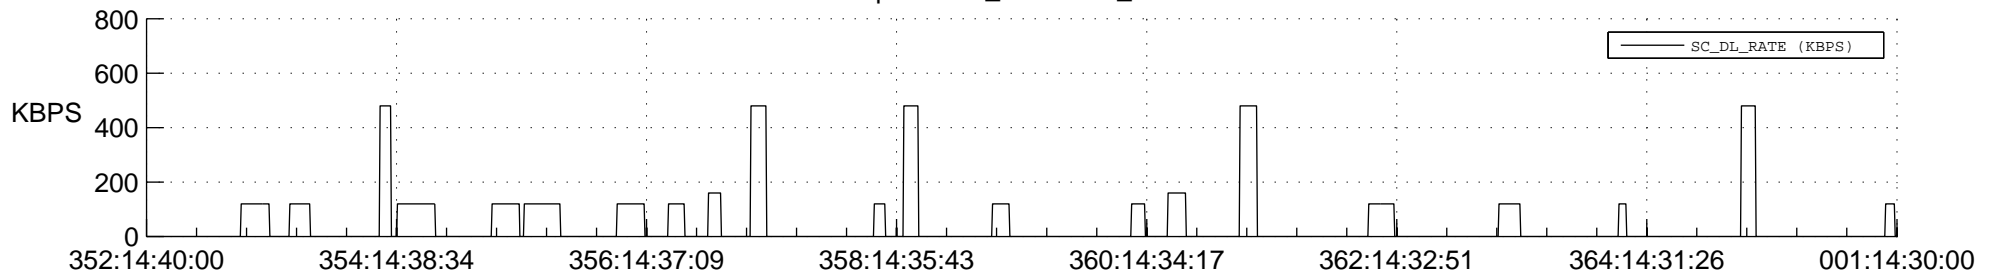

STEREO AHEAD SSR PCT Full Prediction

SWAVES_Percent_Full_Prediction

IMPACT_Percent_Full_Prediction

PLASTIC_Percent_Full_Prediction

Spacecraft_DownLink_Rate

Ground Time (2013:352:14:40:00.000 -2014:001:14:30:00.000)