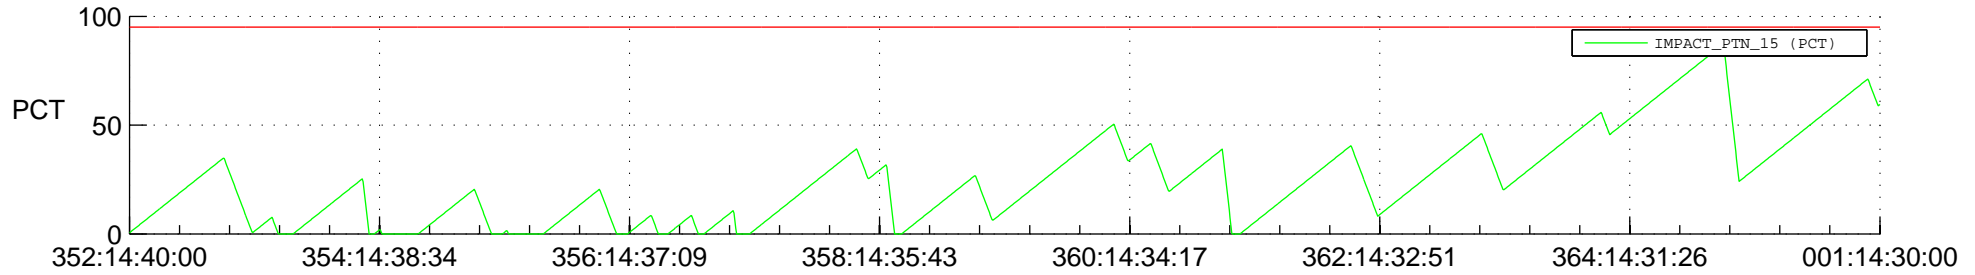

STEREO AHEAD SSR PCT Full Prediction

SWAVES_Percent_Full_Prediction

IMPACT_Percent_Full_Prediction

PLASTIC_Percent_Full_Prediction

Spacecraft_DownLink_Rate

Ground Time (2013:352:14:40:00.000 -2014:001:14:30:00.000)