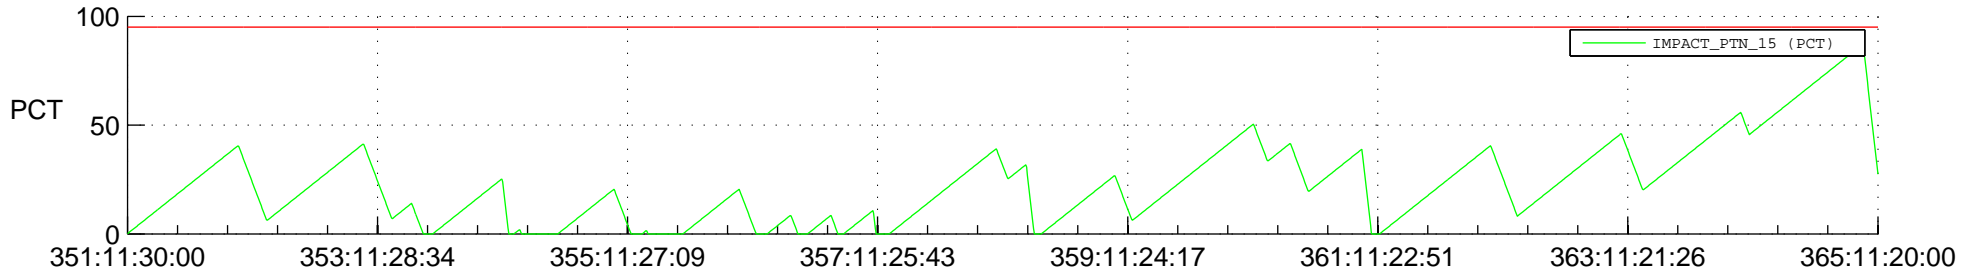

STEREO AHEAD SSR PCT Full Prediction

SWAVES_Percent_Full_Prediction

IMPACT_Percent_Full_Prediction

PLASTIC_Percent_Full_Prediction

Spacecraft_DownLink_Rate

Ground Time (2013:351:11:30:00.000 -2013:365:11:20:00.000)