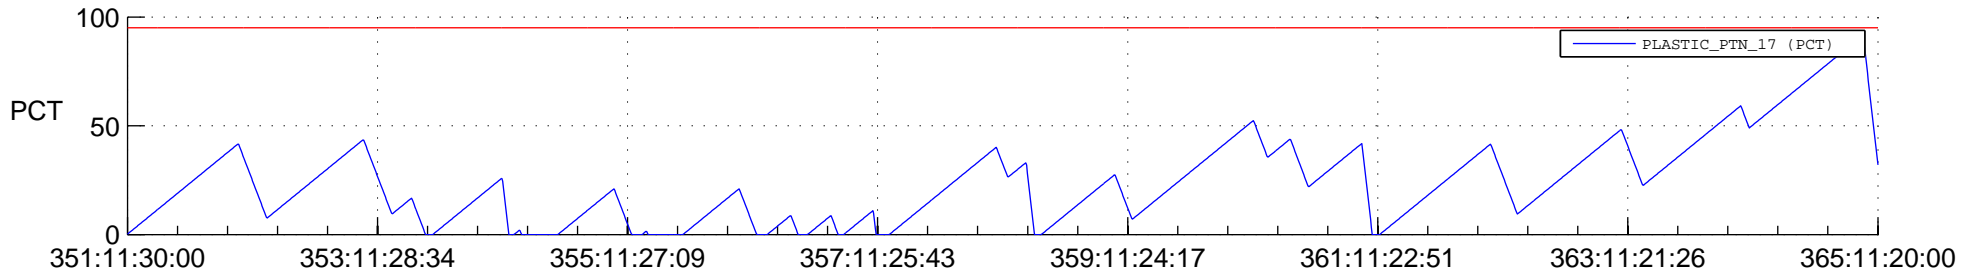

STEREO AHEAD SSR PCT Full Prediction

SWAVES_Percent_Full_Prediction

IMPACT_Percent_Full_Prediction

PLASTIC_Percent_Full_Prediction

Spacecraft_DownLink_Rate

Ground Time (2013:351:11:30:00.000 -2013:365:11:20:00.000)