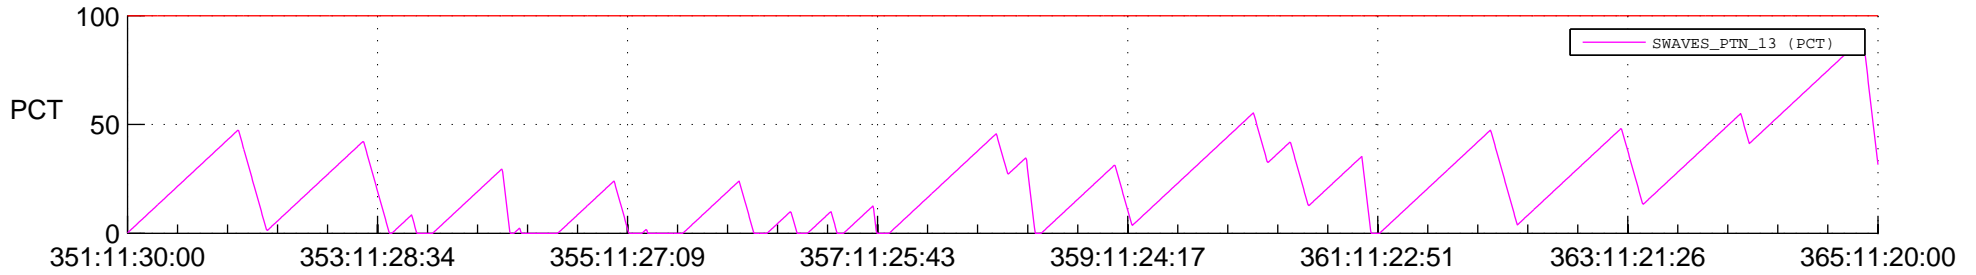

STEREO AHEAD SSR PCT Full Prediction

SWAVES_Percent_Full_Prediction

IMPACT_Percent_Full_Prediction

PLASTIC_Percent_Full_Prediction

Spacecraft_DownLink_Rate

Ground Time (2013:351:11:30:00.000 -2013:365:11:20:00.000)