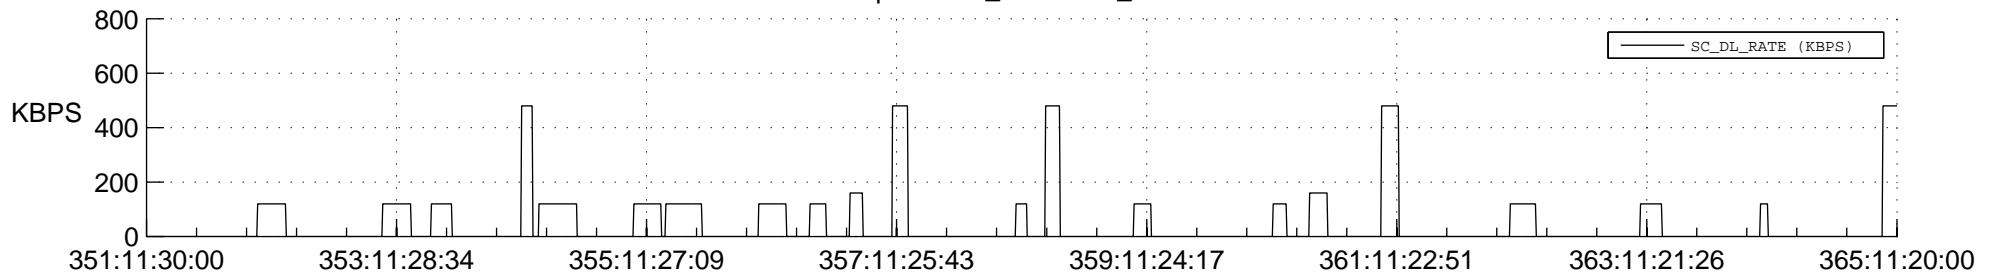

STEREO AHEAD SSR PCT Full Prediction

SWAVES_Percent_Full_Prediction

IMPACT_Percent_Full_Prediction

PLASTIC_Percent_Full_Prediction

Spacecraft_DownLink_Rate

Ground Time (2013:351:11:30:00.000 -2013:365:11:20:00.000)