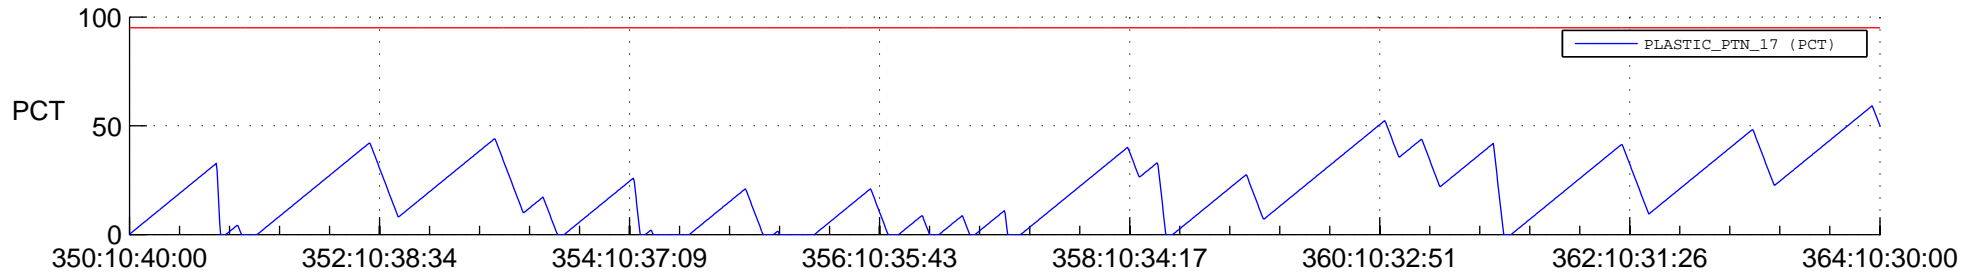

## SWAVES\_Percent\_Full\_Prediction

## Spacecraft\_DownLink\_Rate

Ground Time (2013:350:10:40:00.000 -2013:364:10:30:00.000)