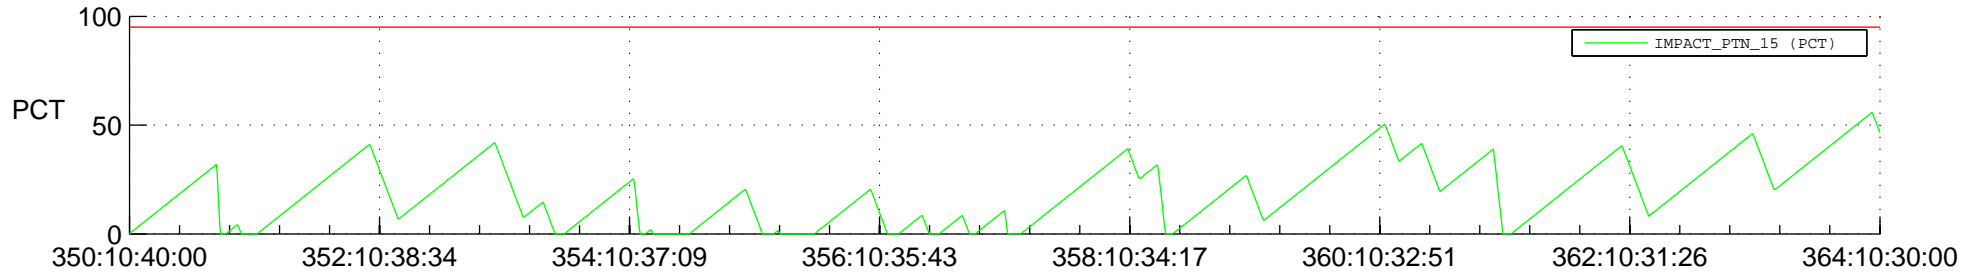

IMPACT_Percent_Full_Prediction