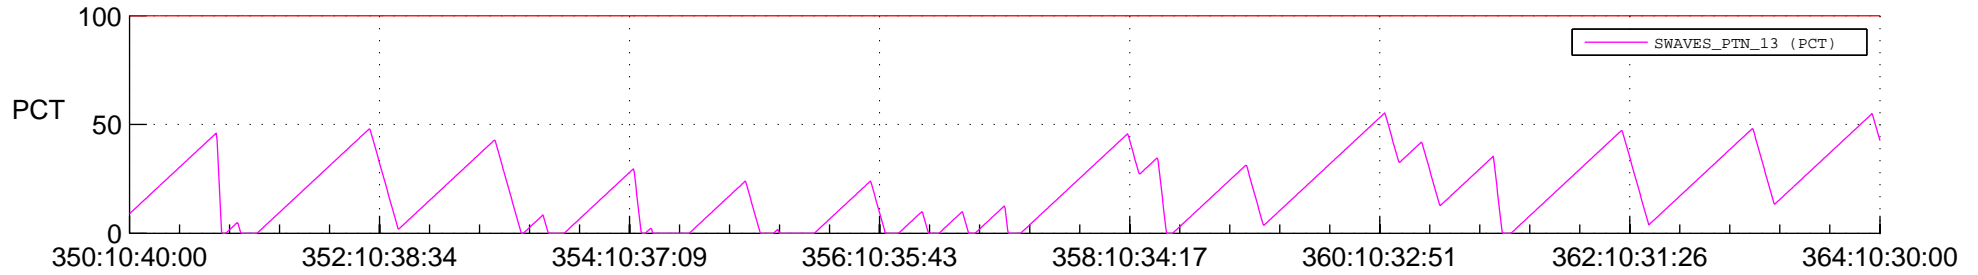

## SWAVES\_Percent\_Full\_Prediction

## Spacecraft\_DownLink\_Rate

Ground Time (2013:350:10:40:00.000 -2013:364:10:30:00.000)