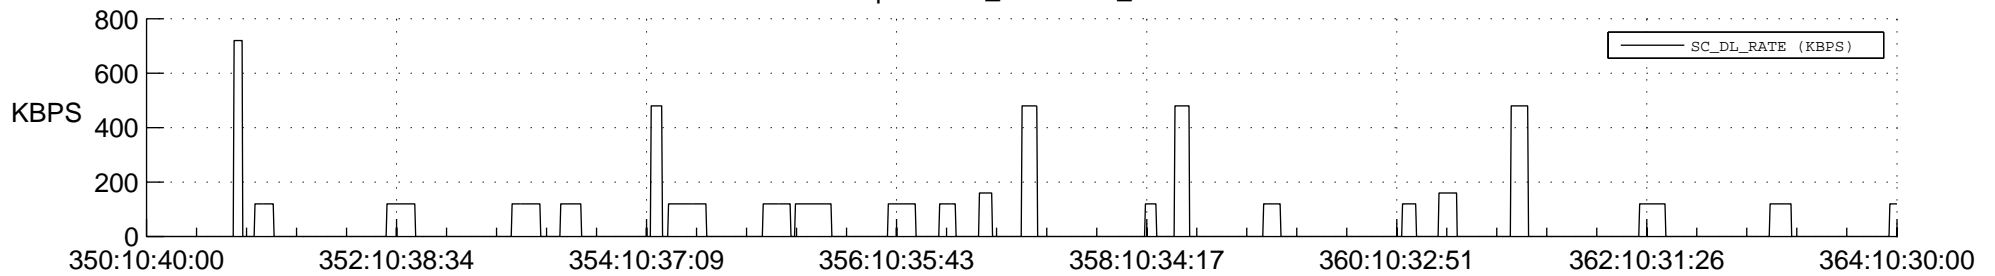

## Spacecraft\_DownLink\_Rate

Ground Time (2013:350:10:40:00.000 -2013:364:10:30:00.000)