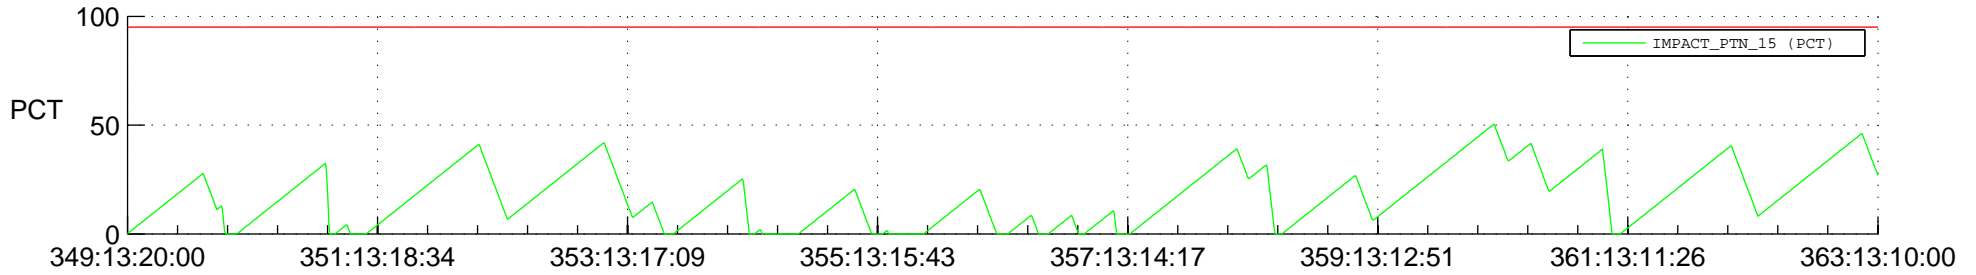

IMPACT_Percent_Full_Prediction