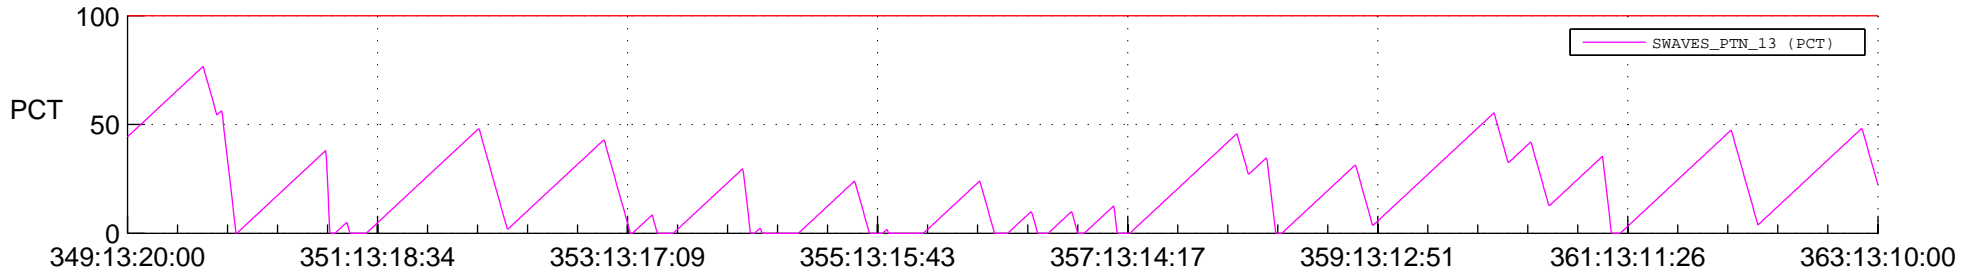

## SWAVES\_Percent\_Full\_Prediction

## Spacecraft\_DownLink\_Rate

Ground Time (2013:349:13:20:00.000 -2013:363:13:10:00.000)