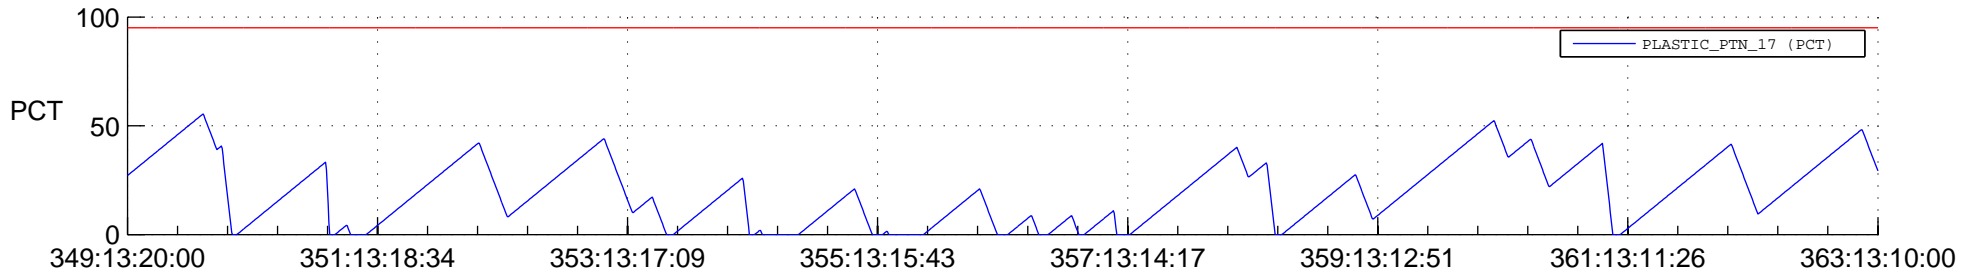

# STEREO AHEAD SSR PCT Full Prediction

## SWAVES\_Percent\_Full\_Prediction

## Spacecraft\_DownLink\_Rate

Ground Time (2013:349:13:20:00.000 -2013:363:13:10:00.000)