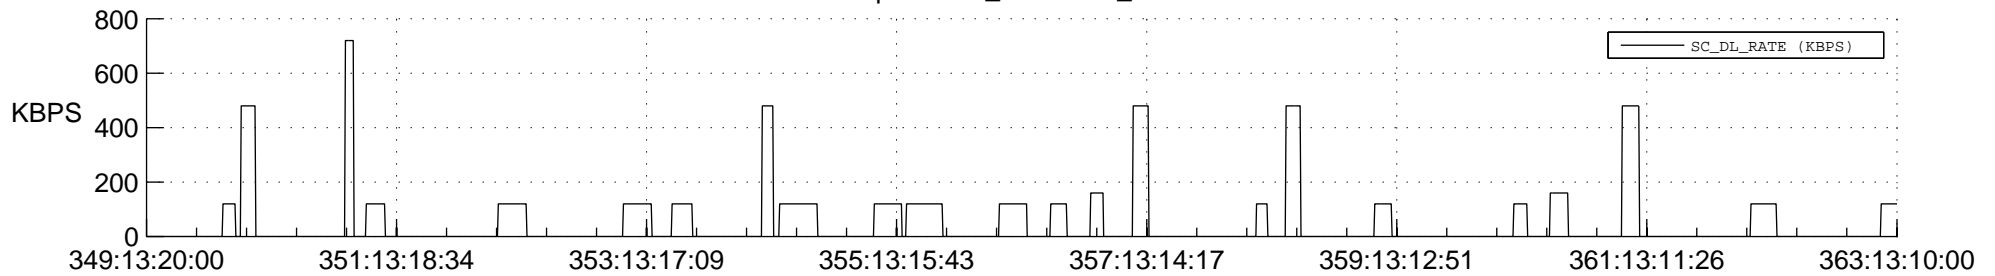

## Spacecraft\_DownLink\_Rate

Ground Time (2013:349:13:20:00.000 -2013:363:13:10:00.000)