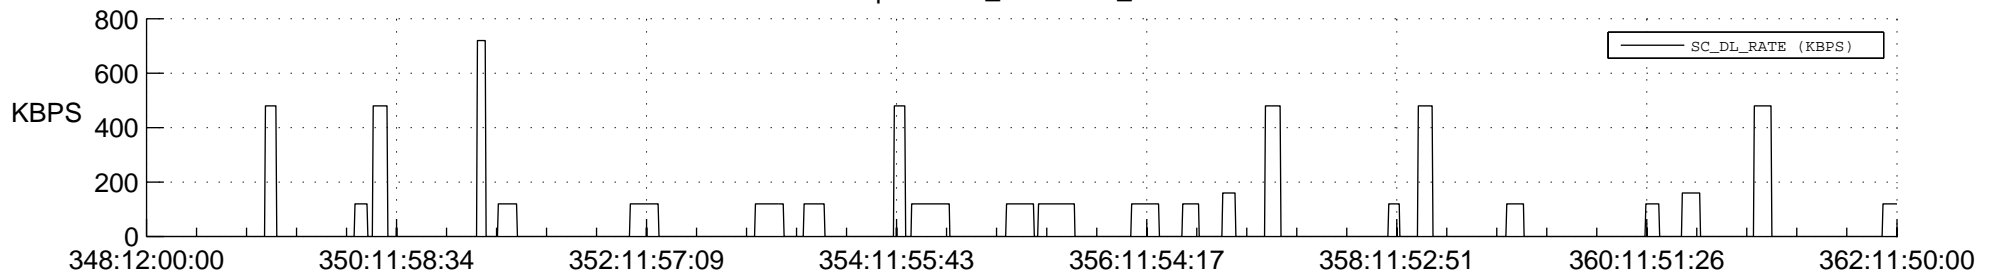

STEREO AHEAD SSR PCT Full Prediction

SWAVES_Percent_Full_Prediction

IMPACT_Percent_Full_Prediction

PLASTIC_Percent_Full_Prediction

Spacecraft_DownLink_Rate

Ground Time (2013:348:12:00:00.000 -2013:362:11:50:00.000)