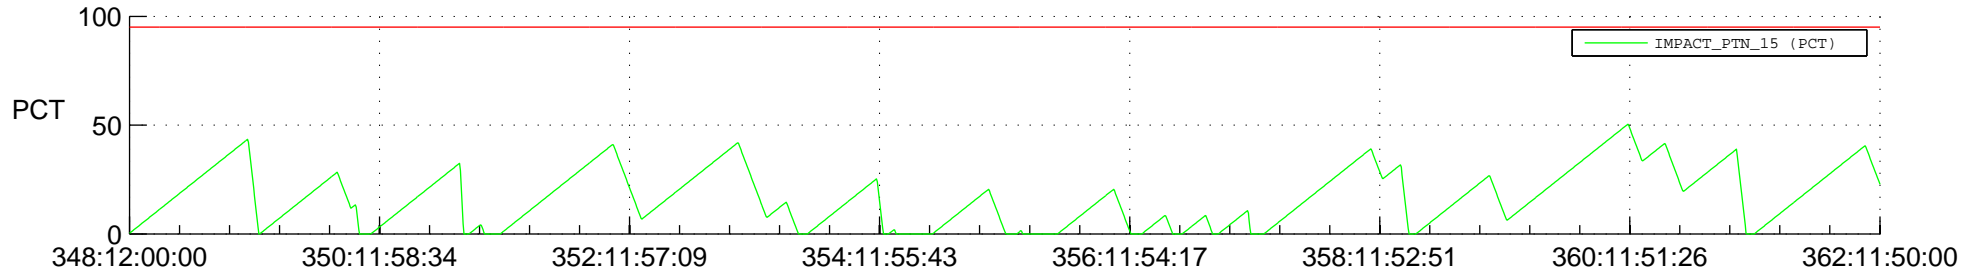

STEREO AHEAD SSR PCT Full Prediction

SWAVES_Percent_Full_Prediction

IMPACT_Percent_Full_Prediction

PLASTIC_Percent_Full_Prediction

Spacecraft_DownLink_Rate

Ground Time (2013:348:12:00:00.000 -2013:362:11:50:00.000)