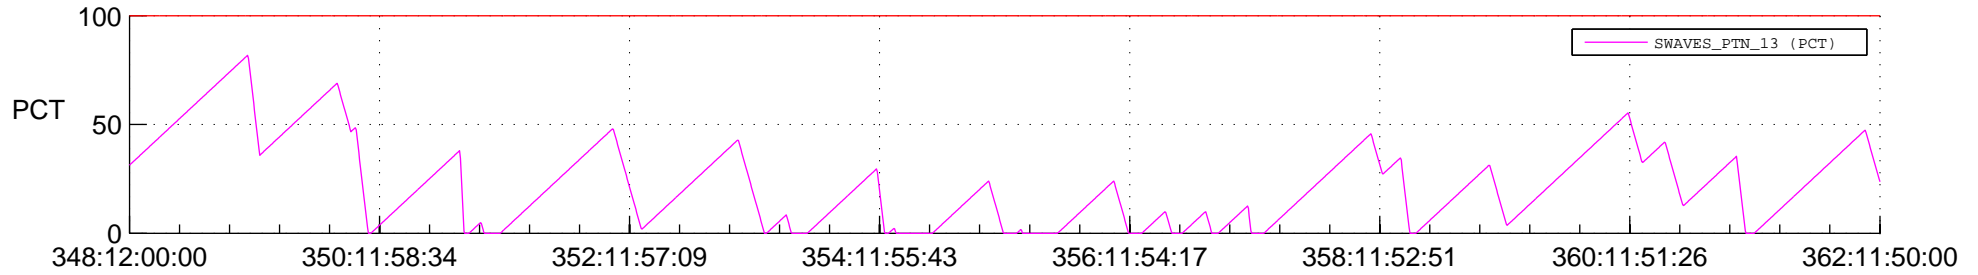

STEREO AHEAD SSR PCT Full Prediction

SWAVES_Percent_Full_Prediction

IMPACT_Percent_Full_Prediction

PLASTIC_Percent_Full_Prediction

Spacecraft_DownLink_Rate

Ground Time (2013:348:12:00:00.000 -2013:362:11:50:00.000)