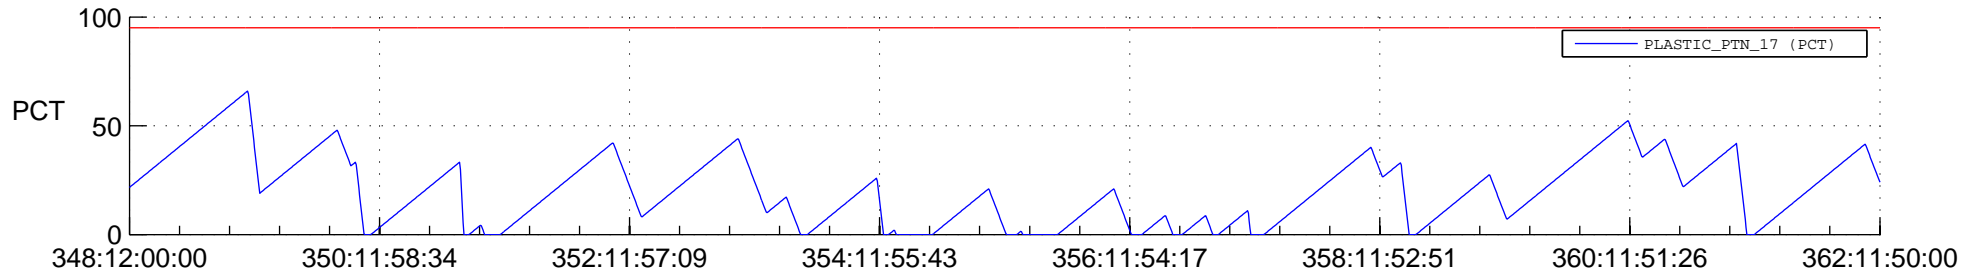

STEREO AHEAD SSR PCT Full Prediction

SWAVES_Percent_Full_Prediction

IMPACT_Percent_Full_Prediction

PLASTIC_Percent_Full_Prediction

Spacecraft_DownLink_Rate

Ground Time (2013:348:12:00:00.000 -2013:362:11:50:00.000)